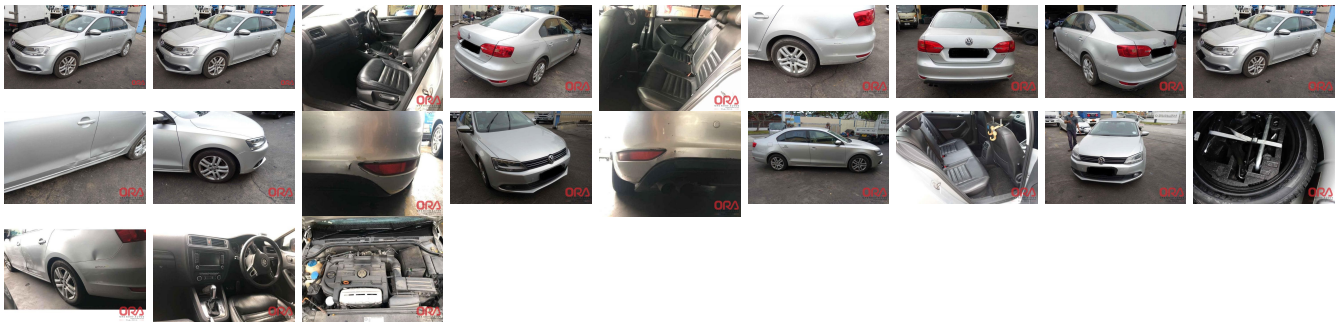

Vehicle Information

ORA 1705

VOLKSWAGEN

First Registration Year: 2011-02
Manufacture Year: 2011-02

Model: JETTA **Chassis No:** WVWZZZ16ZCM **Transmission:** Automatic **Exterior:**
Grade: 4.5 **Engine:** **Mileage:** 90,000 **Interior:**
Fuel: Petrol **Seats:** 5 **Engine Capacity:** 1,400
Drive Train: 2WD **Color:** SILVER

Vehicle Options:

Pwr Steering	Pwr Wind	Pwr Mirrors	Center Lock
Air Cond	Reverse Camera	Pwr Slide Door	Easy Closer
Cruise Control	ABS	Air Bag	Fog Lamps
HID Head Lamps	LED Head Lamps	Spare Key	Remote Key
Push Start	Seat Heater	Pwr Seat	Leather Seat
Floor Mat	Sun Roof	Alloy Wheels	Grill Guard
Rear Wiper	Rear Spoiler	Stereo	Navi/TV
Car CD	Car MD	AUX	Spare Tire
Spare Tire Case	Puncture Repairing Kit	Tool	Jack
Operators Manual	Maint. Record		