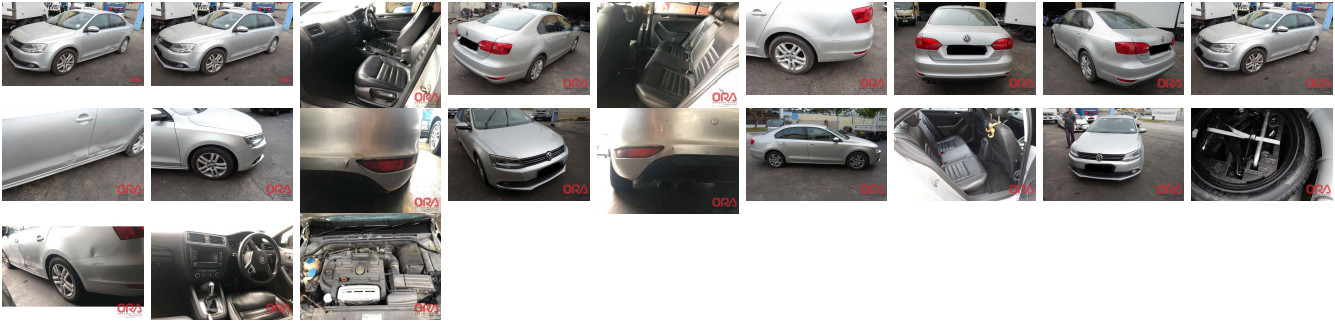

Vehicle Information

ORA 1705

VOLKSWAGEN

First Registration Year: 2011-02
Manufacture Year: 2011-02

Model: JETTA **Chassis No:** WVWZZZ16ZCM **Transmission:** Automatic **Exterior:**
Grade: 4.5 **Engine:** **Mileage:** 90,000 **Interior:**
Fuel: Petrol **Seats:** 5 **Engine Capacity:** 1,400
Drive Train: 2WD **Color:** SILVER

Vehicle Options:

Pwr Steering	Pwr Wind	Pwr Mirrors	Center Lock
Air Cond	Reverse Camera	Pwr Slide Door	Easy Closer
Cruise Control	ABS	Air Bag	Fog Lamps
HID Head Lamps	LED Head Lamps	Spare Key	Remote Key
Push Start	Seat Heater	Pwr Seat	Leather Seat
Floor Mat	Sun Roof	Alloy Wheels	Grill Guard
Rear Wiper	Rear Spoiler	Stereo	Navi/TV
Car CD	Car MD	AUX	Spare Tire
Spare Tire Case	Puncture Repairing Kit	Tool	Jack
Operators Manual	Maint. Record		