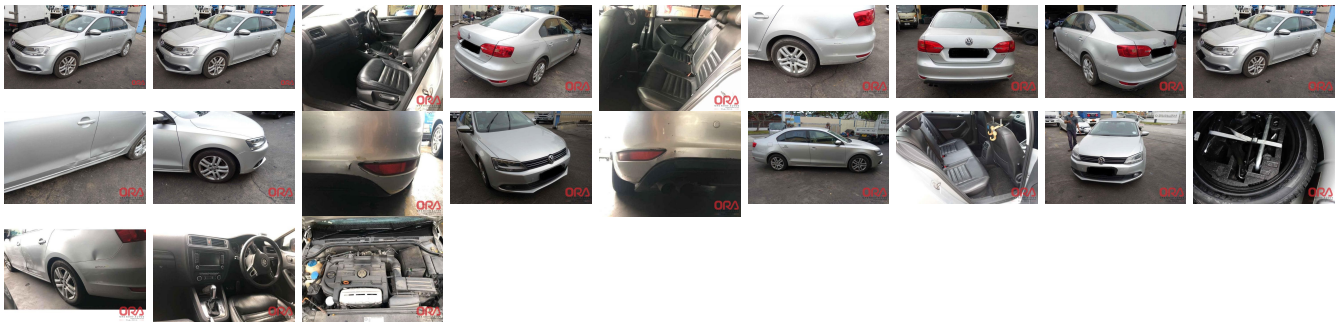

Vehicle Information

ORA 1705

VOLKSWAGEN

First Registration Year: 2011-02
 Manufacture Year: 2011-02

Model: JETTA **Chassis No:** WVWZZZ16ZCM **Transmission:** Automatic **Exterior:**
Grade: 4.5 **Engine:** **Mileage:** 90,000 **Interior:**
Fuel: Petrol **Seats:** 5 **Engine Capacity:** 1,400
Drive Train: 2WD **Color:** SILVER

Vehicle Options:

Pwr Steering	Pwr Wind	Pwr Mirrors	Center Lock
Air Cond	Reverse Camera	Pwr Slide Door	Easy Closer
Cruise Control	ABS	Air Bag	Fog Lamps
HID Head Lamps	LED Head Lamps	Spare Key	Remote Key
Push Start	Seat Heater	Pwr Seat	Leather Seat
Floor Mat	Sun Roof	Alloy Wheels	Grill Guard
Rear Wiper	Rear Spoiler	Stereo	Navi/TV
Car CD	Car MD	AUX	Spare Tire
Spare Tire Case	Puncture Repairing Kit	Tool	Jack
Operators Manual	Maint. Record		