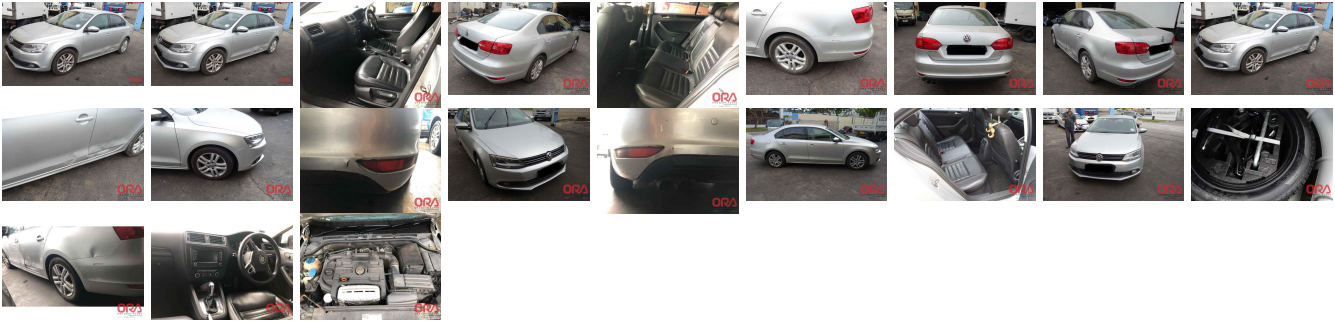

**Vehicle Information**

**ORA 1705**

**VOLKSWAGEN**

**First Registration Year:** 2011-02  
**Manufacture Year:** 2011-02

**Model:** JETTA      **Chassis No:** WVWZZZ16ZCM      **Transmission:** Automatic      **Exterior:**  
**Grade:** 4.5      **Engine:**      **Mileage:** 90,000      **Interior:**  
**Fuel:** Petrol      **Seats:** 5      **Engine Capacity:** 1,400  
**Drive Train:** 2WD      **Color:** SILVER

**Vehicle Options:**

Pwr Steering	Pwr Wind	Pwr Mirrors	Center Lock
Air Cond	Reverse Camera	Pwr Slide Door	Easy Closer
Cruise Control	ABS	Air Bag	Fog Lamps
HID Head Lamps	LED Head Lamps	Spare Key	Remote Key
Push Start	Seat Heater	Pwr Seat	Leather Seat
Floor Mat	Sun Roof	Alloy Wheels	Grill Guard
Rear Wiper	Rear Spoiler	Stereo	Navi/TV
Car CD	Car MD	AUX	Spare Tire
Spare Tire Case	Puncture Repairing Kit	Tool	Jack
Operators Manual	Maint. Record		