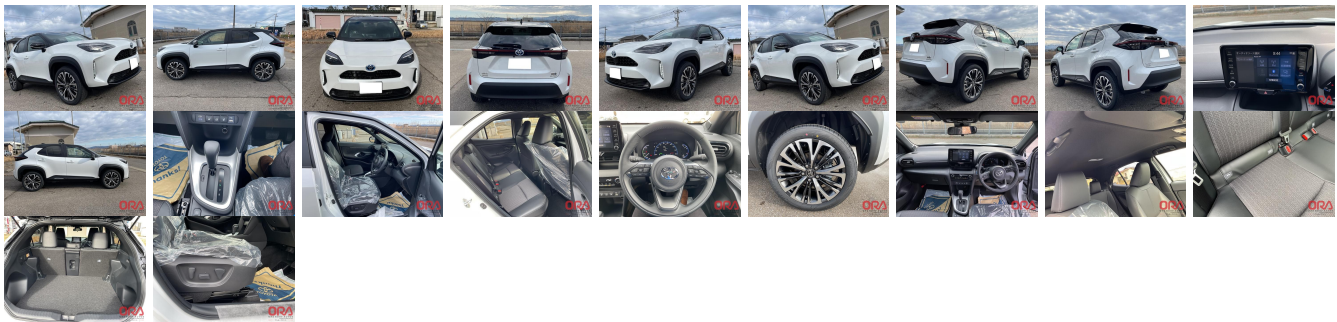

**Vehicle Information**

**ORA 6092**

TOYOTA

**First Registration Year:** 2022-01  
**Manufacture Year:** 2022-01

**Model:** YARIS CROSS Z **Chassis No:** MXPJ10-313\*\*\*\* **Transmission:** Automatic **Exterior:**  
**Grade:** S **Engine:** **Mileage:** 0 **Interior:**  
**Fuel:** Hybrid **Seats:** 5 **Engine Capacity:** 1,500  
**Drive Train:** 2WD **Color:** PEARL WHITE

**Vehicle Options:**

Pwr Steering	Pwr Wind	Pwr Mirrors	Center Lock
Air Cond	Reverse Camera	Pwr Slide Door	Easy Closer
Cruise Control	ABS	Air Bag	Fog Lamps
HID Head Lamps	LED Head Lamps	Spare Key	Remote Key
Push Start	Seat Heater	Pwr Seat	Leather Seat
Floor Mat	Sun Roof	Alloy Wheels	Grill Guard
Rear Wiper	Rear Spoiler	Stereo	Navi/TV
Car CD	Car MD	AUX	Spare Tire
Spare Tire Case	Puncture Repairing Kit	Tool	Jack
Operators Manual	Maint. Record		