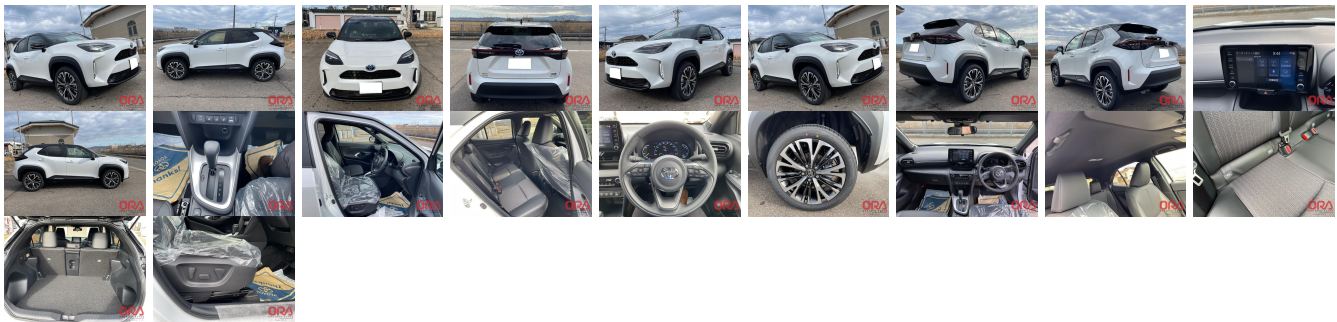

Vehicle Information

ORA 6092

TOYOTA

First Registration Year: 2022-01
 Manufacture Year: 2022-01

Model: YARIS CROSS Z **Chassis No:** MXPJ10-313**** **Transmission:** Automatic **Exterior:**
Grade: S **Engine:** **Mileage:** 0 **Interior:**
Fuel: Hybrid **Seats:** 5 **Engine Capacity:** 1,500
Drive Train: 2WD **Color:** PEARL WHITE

Vehicle Options:

Pwr Steering	Pwr Wind	Pwr Mirrors	Center Lock
Air Cond	Reverse Camera	Pwr Slide Door	Easy Closer
Cruise Control	ABS	Air Bag	Fog Lamps
HID Head Lamps	LED Head Lamps	Spare Key	Remote Key
Push Start	Seat Heater	Pwr Seat	Leather Seat
Floor Mat	Sun Roof	Alloy Wheels	Grill Guard
Rear Wiper	Rear Spoiler	Stereo	Navi/TV
Car CD	Car MD	AUX	Spare Tire
Spare Tire Case	Puncture Repairing Kit	Tool	Jack
Operators Manual	Maint. Record		