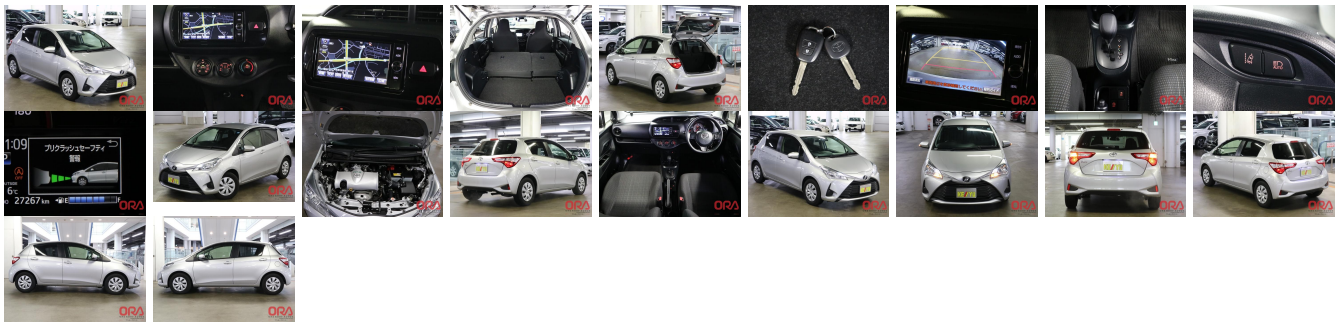

Vehicle Information

ORA 1010

TOYOTA

First Registration Year: 2020-08
Manufacture Year: 2020-08

Model: VITZ **Chassis No:** NSP130-405**** **Transmission:** Automatic **Exterior:**
Grade: 3.5 **Engine:** **Mileage:** 7,267 **Interior:**
Fuel: Petrol **Seats:** 5 **Engine Capacity:** 1,300
Drive Train: 2WD **Color:** Silver M

Vehicle Options:

Pwr Steering	Pwr Wind	Pwr Mirrors	Center Lock
Air Cond	Reverse Camera	Pwr Slide Door	Easy Closer
Cruise Control	ABS	Air Bag	Fog Lamps
HID Head Lamps	LED Head Lamps	Spare Key	Remote Key
Push Start	Seat Heater	Pwr Seat	Leather Seat
Floor Mat	Sun Roof	Alloy Wheels	Grill Guard
Rear Wiper	Rear Spoiler	Stereo	Navi/TV
Car CD	Car MD	AUX	Spare Tire
Spare Tire Case	Puncture Repairing Kit	Tool	Jack
Operators Manual	Maint. Record		