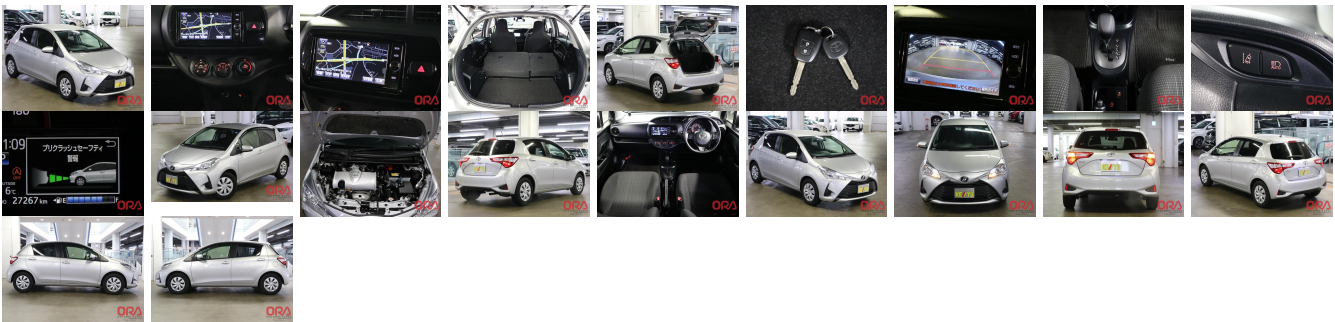

## Vehicle Information

ORA 1010

TOYOTA

First Registration Year: 2020-08  
 Manufacture Year: 2020-08

**Model:** VITZ      **Chassis No:** NSP130-405\*\*\*\*      **Transmission:** Automatic      **Exterior:**  
**Grade:** 3.5      **Engine:**      **Mileage:** 7,267      **Interior:**  
**Fuel:** Petrol      **Seats:** 5      **Engine Capacity:** 1,300  
**Drive Train:** 2WD      **Color:** Silver M

## Vehicle Options:

Pwr Steering	Pwr Wind	Pwr Mirrors	Center Lock
Air Cond	Reverse Camera	Pwr Slide Door	Easy Closer
Cruise Control	ABS	Air Bag	Fog Lamps
HID Head Lamps	LED Head Lamps	Spare Key	Remote Key
Push Start	Seat Heater	Pwr Seat	Leather Seat
Floor Mat	Sun Roof	Alloy Wheels	Grill Guard
Rear Wiper	Rear Spoiler	Stereo	Navi/TV
Car CD	Car MD	AUX	Spare Tire
Spare Tire Case	Puncture Repairing Kit	Tool	Jack
Operators Manual	Maint. Record		