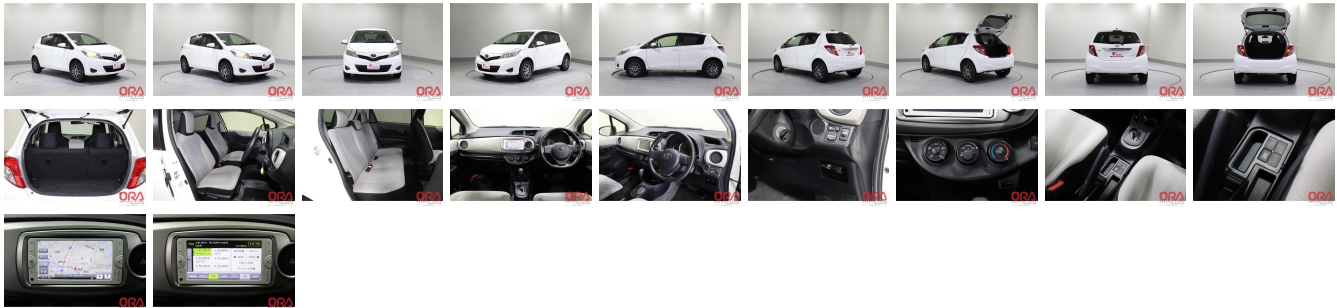

## Vehicle Information

ORA 1331

TOYOTA

**First Registration Year:** 2013-06  
**Manufacture Year:** 2013-06

**Model:** VITZ F      **Chassis No:** NSP135-204\*\*\*\*      **Transmission:** Automatic      **Exterior:**  
**Grade:** 4.5      **Engine:**      **Mileage:** 84,300      **Interior:**  
**Fuel:** Petrol      **Seats:** 5      **Engine Capacity:** 1,300  
**Drive Train:** 4WD      **Color:** WHITE

## Vehicle Options:

Pwr Steering	Pwr Wind	Pwr Mirrors	Center Lock
Air Cond	Reverse Camera	Pwr Slide Door	Easy Closer
Cruise Control	ABS	Air Bag	Fog Lamps
HID Head Lamps	LED Head Lamps	Spare Key	Remote Key
Push Start	Seat Heater	Pwr Seat	Leather Seat
Floor Mat	Sun Roof	Alloy Wheels	Grill Guard
Rear Wiper	Rear Spoiler	Stereo	Navi/TV
Car CD	Car MD	AUX	Spare Tire
Spare Tire Case	Puncture Repairing Kit	Tool	Jack
Operators Manual	Maint. Record		