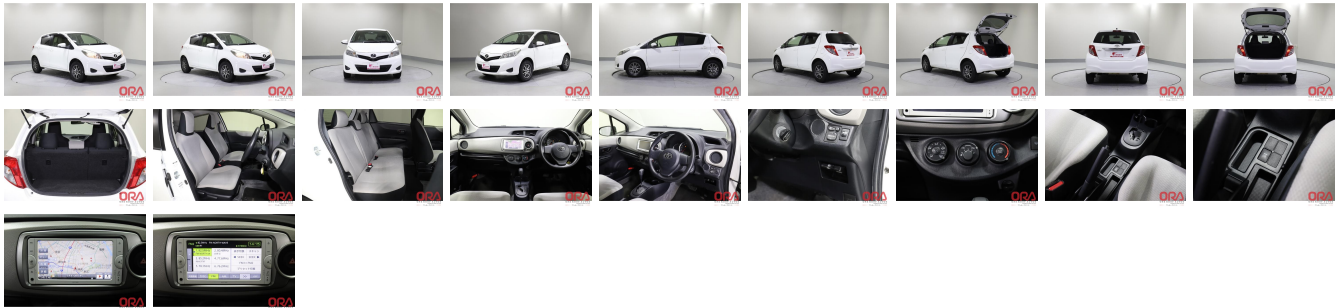

Vehicle Information

ORA 1331

TOYOTA

First Registration Year: 2013-06
Manufacture Year: 2013-06

Model: VITZ F **Chassis No:** NSP135-204**** **Transmission:** Automatic **Exterior:**
Grade: 4.5 **Engine:** **Mileage:** 84,300 **Interior:**
Fuel: Petrol **Seats:** 5 **Engine Capacity:** 1,300
Drive Train: 4WD **Color:** WHITE

Vehicle Options:

Pwr Steering	Pwr Wind	Pwr Mirrors	Center Lock
Air Cond	Reverse Camera	Pwr Slide Door	Easy Closer
Cruise Control	ABS	Air Bag	Fog Lamps
HID Head Lamps	LED Head Lamps	Spare Key	Remote Key
Push Start	Seat Heater	Pwr Seat	Leather Seat
Floor Mat	Sun Roof	Alloy Wheels	Grill Guard
Rear Wiper	Rear Spoiler	Stereo	Navi/TV
Car CD	Car MD	AUX	Spare Tire
Spare Tire Case	Puncture Repairing Kit	Tool	Jack
Operators Manual	Maint. Record		