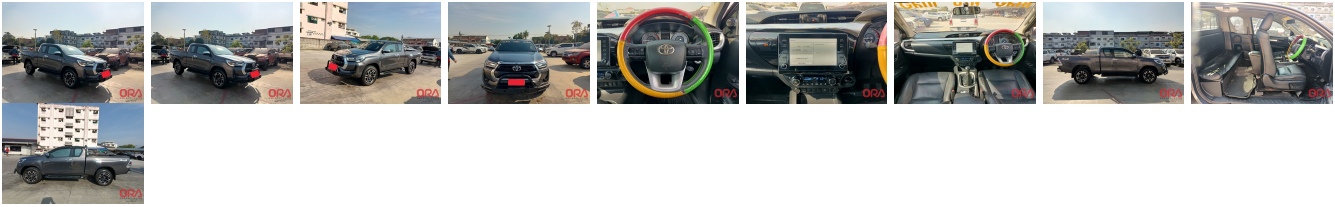

Vehicle Information

ORA 1487

TOYOTA

First Registration Year: 2020-11
Manufacture Year: 2020-11

Model: SMART CAB **Chassis No:** MR0BA3CCXXXXX **Transmission:** Manual **Exterior:**
Grade: 4.5 **Engine:** **Mileage:** 41,500 **Interior:**
Fuel: Diesel **Seats:** 4 **Engine Capacity:** 2,800
Drive Train: 4WD **Color:** GRAY

Vehicle Options:

Pwr Steering	Pwr Wind	Pwr Mirrors	Center Lock
Air Cond	Reverse Camera	Pwr Slide Door	Easy Closer
Cruise Control	ABS	Air Bag	Fog Lamps
HID Head Lamps	LED Head Lamps	Spare Key	Remote Key
Push Start	Seat Heater	Pwr Seat	Leather Seat
Floor Mat	Sun Roof	Alloy Wheels	Grill Guard
Rear Wiper	Rear Spoiler	Stereo	Navi/TV
Car CD	Car MD	AUX	Spare Tire
Spare Tire Case	Puncture Repairing Kit	Tool	Jack
Operators Manual	Maint. Record		