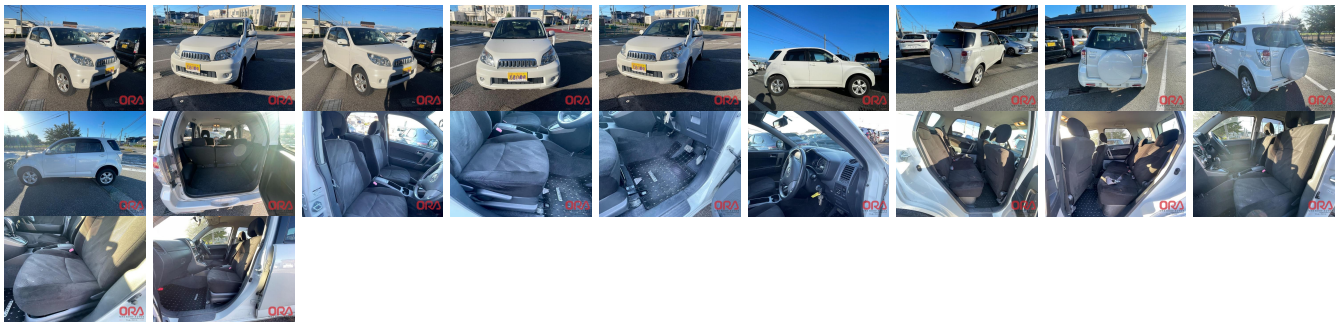

Vehicle Information

ORA 1312

TOYOTA

First Registration Year: 2010-01
Manufacture Year: 2010-01

Model: RUSH G L PACKAGE **Chassis No:** J210E-005**** **Transmission:** Automatic **Exterior:**
Grade: 4.5 **Engine:** **Mileage:** 79,807 **Interior:**
Fuel: Petrol **Seats:** 5 **Engine Capacity:** 1,500
Drive Train: 4WD **Color:** PEARL WHITE

Vehicle Options:

Pwr Steering	Pwr Wind	Pwr Mirrors	Center Lock
Air Cond	Reverse Camera	Pwr Slide Door	Easy Closer
Cruise Control	ABS	Air Bag	Fog Lamps
HID Head Lamps	LED Head Lamps	Spare Key	Remote Key
Push Start	Seat Heater	Pwr Seat	Leather Seat
Floor Mat	Sun Roof	Alloy Wheels	Grill Guard
Rear Wiper	Rear Spoiler	Stereo	Navi/TV
Car CD	Car MD	AUX	Spare Tire
Spare Tire Case	Puncture Repairing Kit	Tool	Jack
Operators Manual	Maint. Record		