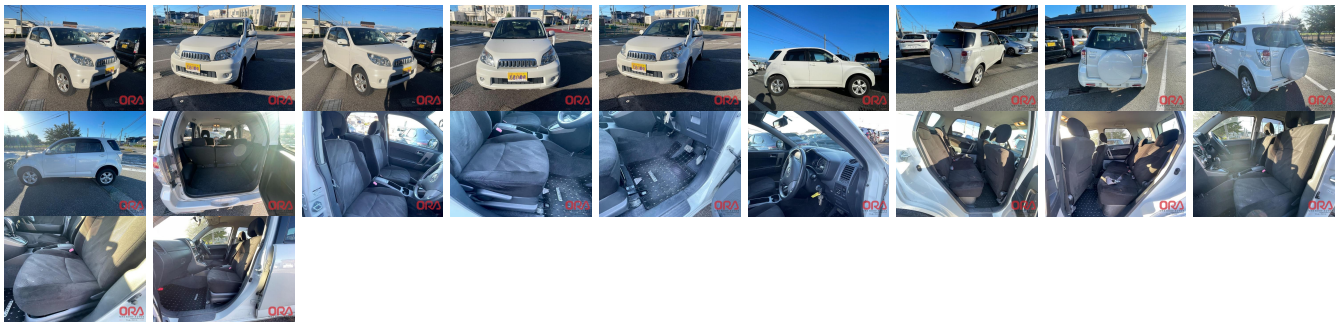

Vehicle Information

ORA 1312

TOYOTA

First Registration Year: 2010-01
 Manufacture Year: 2010-01

Model: RUSH G L PACKAGE **Chassis No:** J210E-005**** **Transmission:** Automatic **Exterior:**
Grade: 4.5 **Engine:** **Mileage:** 79,807 **Interior:**
Fuel: Petrol **Seats:** 5 **Engine Capacity:** 1,500
Drive Train: 4WD **Color:** PEARL WHITE

Vehicle Options:

Pwr Steering	Pwr Wind	Pwr Mirrors	Center Lock
Air Cond	Reverse Camera	Pwr Slide Door	Easy Closer
Cruise Control	ABS	Air Bag	Fog Lamps
HID Head Lamps	LED Head Lamps	Spare Key	Remote Key
Push Start	Seat Heater	Pwr Seat	Leather Seat
Floor Mat	Sun Roof	Alloy Wheels	Grill Guard
Rear Wiper	Rear Spoiler	Stereo	Navi/TV
Car CD	Car MD	AUX	Spare Tire
Spare Tire Case	Puncture Repairing Kit	Tool	Jack
Operators Manual	Maint. Record		