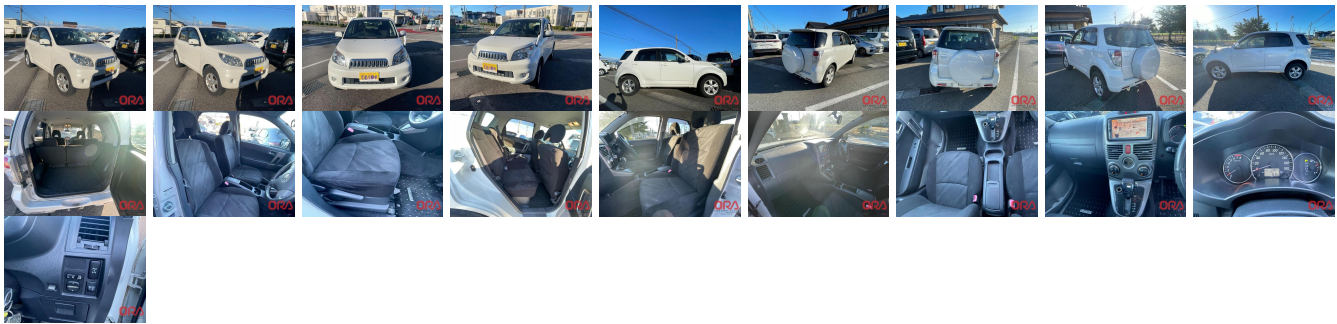

Vehicle Information

ORA 1266

TOYOTA

First Registration Year: 2010-01
 Manufacture Year: 2010-01

Model: RUSH G L PACKAGE **Chassis No:** J210E-005**** **Transmission:** Automatic **Exterior:**
Grade: 4.5 **Engine:** **Mileage:** 79,807 **Interior:**
Fuel: Petrol **Seats:** 5 **Engine Capacity:** 1,500
Drive Train: 4WD **Color:** PEARL WHITE

Vehicle Options:

Pwr Steering	Pwr Wind	Pwr Mirrors	Center Lock
Air Cond	Reverse Camera	Pwr Slide Door	Easy Closer
Cruise Control	ABS	Air Bag	Fog Lamps
HID Head Lamps	LED Head Lamps	Spare Key	Remote Key
Push Start	Seat Heater	Pwr Seat	Leather Seat
Floor Mat	Sun Roof	Alloy Wheels	Grill Guard
Rear Wiper	Rear Spoiler	Stereo	Navi/TV
Car CD	Car MD	AUX	Spare Tire
Spare Tire Case	Puncture Repairing Kit	Tool	Jack
Operators Manual	Maint. Record		