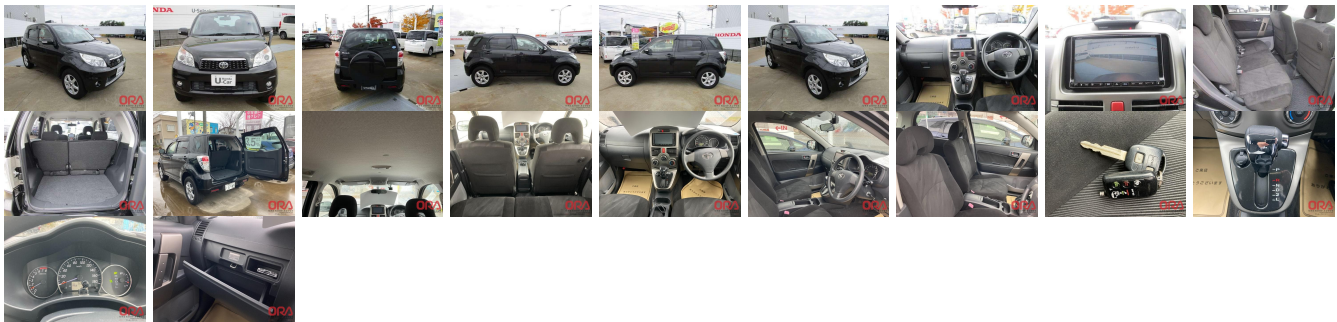

Vehicle Information

ORA 6132

TOYOTA

First Registration Year: 2010-04
Manufacture Year: 2010-04

Model: RUSH **Chassis No:** J210E-003**** **Transmission:** Automatic **Exterior:**
Grade: 3.0 **Engine:** 3SZ **Mileage:** 60,886 **Interior:**
Fuel: Petrol **Seats:** 5 **Engine Capacity:** 1,500
Drive Train: 4WD **Color:** BLACK

Vehicle Options:

Pwr Steering	Pwr Wind	Pwr Mirrors	Center Lock
Air Cond	Reverse Camera	Pwr Slide Door	Easy Closer
Cruise Control	ABS	Air Bag	Fog Lamps
HID Head Lamps	LED Head Lamps	Spare Key	Remote Key
Push Start	Seat Heater	Pwr Seat	Leather Seat
Floor Mat	Sun Roof	Alloy Wheels	Grill Guard
Rear Wiper	Rear Spoiler	Stereo	Navi/TV
Car CD	Car MD	AUX	Spare Tire
Spare Tire Case	Puncture Repairing Kit	Tool	Jack
Operators Manual	Maint. Record		