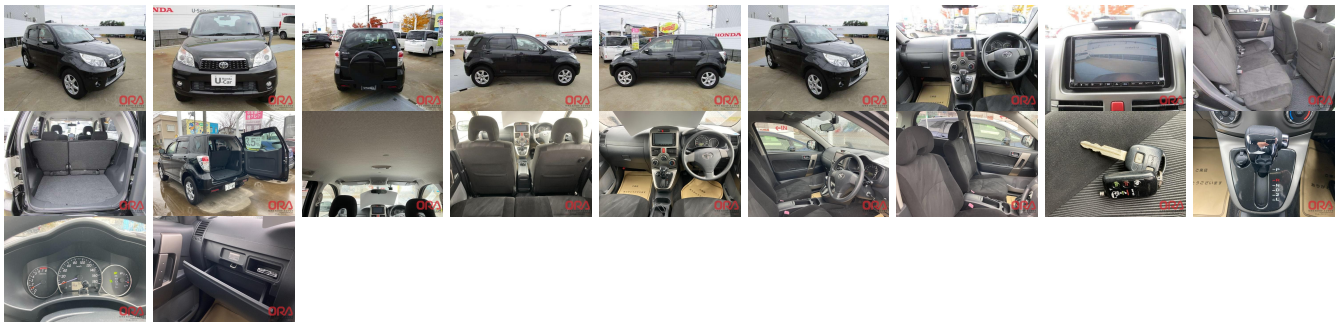

**Vehicle Information**

**ORA 6132**

TOYOTA

**First Registration Year:** 2010-04  
**Manufacture Year:** 2010-04

**Model:** RUSH      **Chassis No:** J210E-003\*\*\*\*      **Transmission:** Automatic      **Exterior:**  
**Grade:** 3.0      **Engine:** 3SZ      **Mileage:** 60,886      **Interior:**  
**Fuel:** Petrol      **Seats:** 5      **Engine Capacity:** 1,500  
**Drive Train:** 4WD      **Color:** BLACK

**Vehicle Options:**

Pwr Steering	Pwr Wind	Pwr Mirrors	Center Lock
Air Cond	Reverse Camera	Pwr Slide Door	Easy Closer
Cruise Control	ABS	Air Bag	Fog Lamps
HID Head Lamps	LED Head Lamps	Spare Key	Remote Key
Push Start	Seat Heater	Pwr Seat	Leather Seat
Floor Mat	Sun Roof	Alloy Wheels	Grill Guard
Rear Wiper	Rear Spoiler	Stereo	Navi/TV
Car CD	Car MD	AUX	Spare Tire
Spare Tire Case	Puncture Repairing Kit	Tool	Jack
Operators Manual	Maint. Record		

**\$3,500**