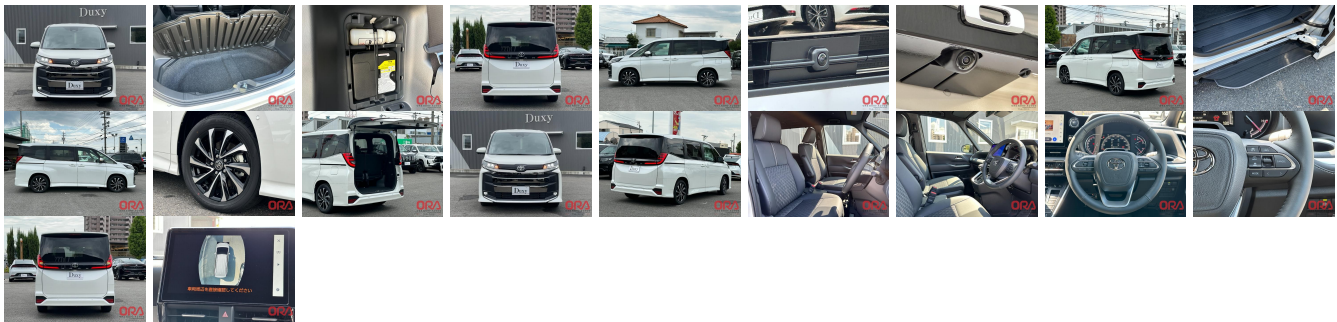

Vehicle Information

ORA 6088

TOYOTA

First Registration Year: 2023-03
 Manufacture Year: 2023-03

Model:	NOAH	Chassis No:	MZRA90W-873****	Transmission:	Automatic	Exterior:
Grade:	S			Mileage:	4	Interior:
Fuel:	Petrol	Engine:		Engine Capacity:	2,000	
Drive Train:	2WD	Seats:	7	Color:	Pearl	

Vehicle Options:

Pwr Steering	Pwr Wind	Pwr Mirrors	Center Lock
Air Cond	Reverse Camera	Pwr Slide Door	Easy Closer
Cruise Control	ABS	Air Bag	Fog Lamps
HID Head Lamps	LED Head Lamps	Spare Key	Remote Key
Push Start	Seat Heater	Pwr Seat	Leather Seat
Floor Mat	Sun Roof	Alloy Wheels	Grill Guard
Rear Wiper	Rear Spoiler	Stereo	Navi/TV
Car CD	Car MD	AUX	Spare Tire
Spare Tire Case	Puncture Repairing Kit	Tool	Jack
Operators Manual	Maint. Record		