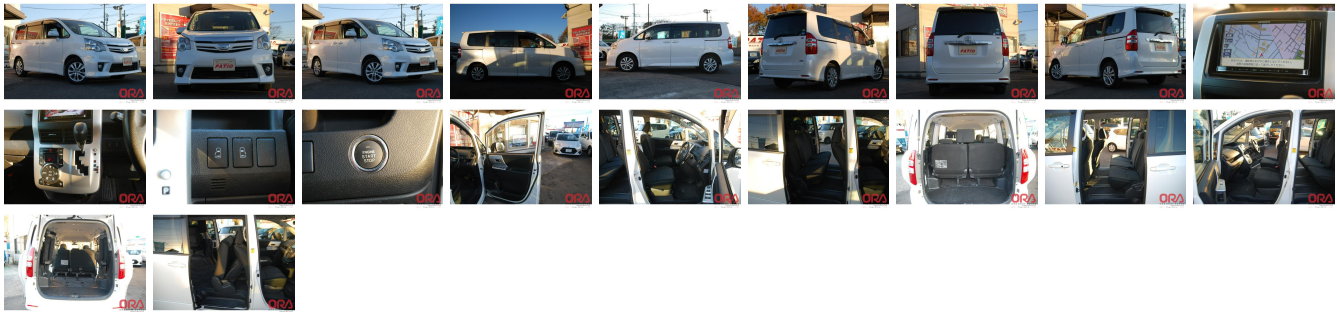

**Vehicle Information**

ORA 1039

TOYOTA

**First Registration Year:** 2012-11  
**Manufacture Year:** 2012-11

**Model:** NOAH      **Chassis No:** ZRR70W-052\*\*\*\*      **Transmission:** Automatic      **Exterior:**  
**Grade:** 4.5      **Mileage:** 36,287      **Interior:**  
**Fuel:** Petrol      **Engine:**      **Engine Capacity:** 2,000  
**Drive Train:**      **Seats:** 8      **Color:** PEARL

**Vehicle Options:**

Pwr Steering	Pwr Wind	Pwr Mirrors	Center Lock
Air Cond	Reverse Camera	Pwr Slide Door	Easy Closer
Cruise Control	ABS	Air Bag	Fog Lamps
HID Head Lamps	LED Head Lamps	Spare Key	Remote Key
Push Start	Seat Heater	Pwr Seat	Leather Seat
Floor Mat	Sun Roof	Alloy Wheels	Grill Guard
Rear Wiper	Rear Spoiler	Stereo	Navi/TV
Car CD	Car MD	AUX	Spare Tire
Spare Tire Case	Puncture Repairing Kit	Tool	Jack
Operators Manual	Maint. Record		

**\$4,500**