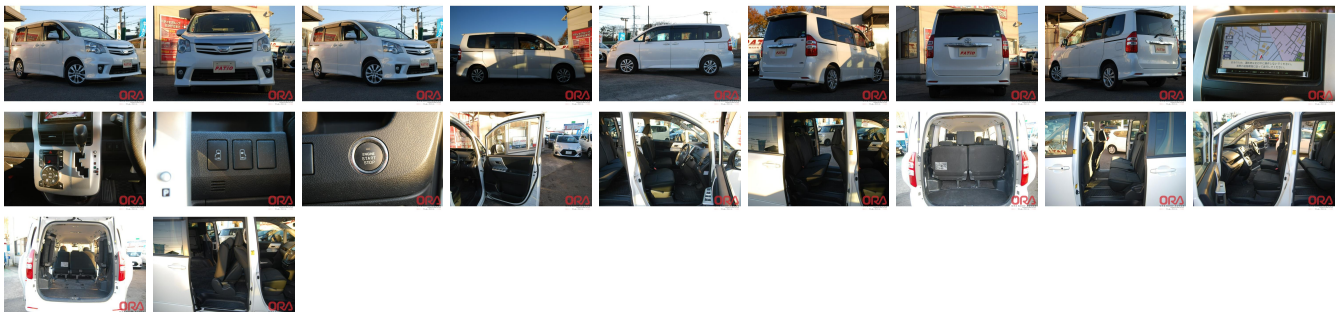

Vehicle Information

ORA 1039

TOYOTA

First Registration Year: 2012-11
 Manufacture Year: 2012-11

| | | | | | | | |
|---------------------|--------|--------------------|----------------|-------------------------|-----------|------------------|--|
| Model: | NOAH | Chassis No: | ZRR70W-052**** | Transmission: | Automatic | Exterior: | |
| Grade: | 4.5 | Engine: | | Mileage: | 36,287 | Interior: | |
| Fuel: | Petrol | Seats: | 8 | Engine Capacity: | 2,000 | | |
| Drive Train: | | | | Color: | PEARL | | |

Vehicle Options:

| | | | |
|------------------|------------------------|----------------|--------------|
| Pwr Steering | Pwr Wind | Pwr Mirrors | Center Lock |
| Air Cond | Reverse Camera | Pwr Slide Door | Easy Closer |
| Cruise Control | ABS | Air Bag | Fog Lamps |
| HID Head Lamps | LED Head Lamps | Spare Key | Remote Key |
| Push Start | Seat Heater | Pwr Seat | Leather Seat |
| Floor Mat | Sun Roof | Alloy Wheels | Grill Guard |
| Rear Wiper | Rear Spoiler | Stereo | Navi/TV |
| Car CD | Car MD | AUX | Spare Tire |
| Spare Tire Case | Puncture Repairing Kit | Tool | Jack |
| Operators Manual | Maint. Record | | |