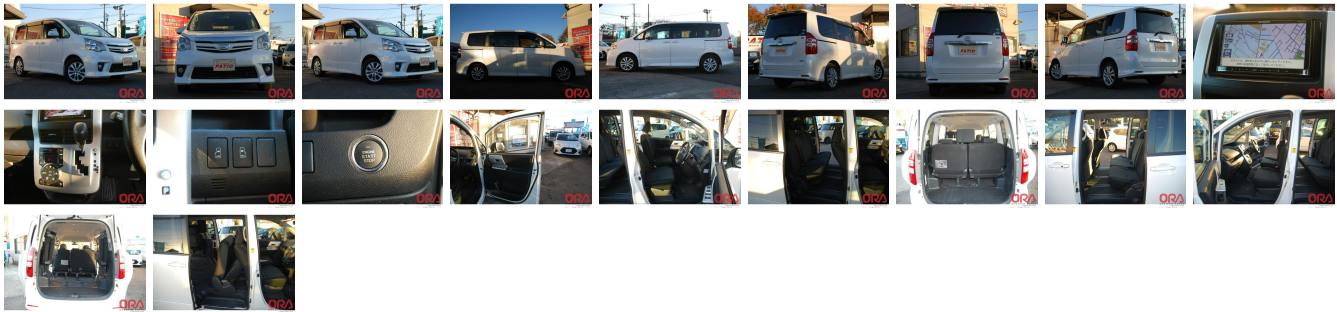

**Vehicle Information**

**ORA 1039**

TOYOTA

**First Registration Year:** 2012-11  
**Manufacture Year:** 2012-11

**Model:** NOAH      **Chassis No:** ZRR70W-052\*\*\*\*      **Transmission:** Automatic      **Exterior:**  
**Grade:** 4.5      **Engine:**      **Mileage:** 36,287      **Interior:**  
**Fuel:** Petrol      **Engine Capacity:** 2,000  
**Drive Train:**      **Seats:** 8      **Color:** PEARL

**Vehicle Options:**

Pwr Steering	Pwr Wind	Pwr Mirrors	Center Lock
Air Cond	Reverse Camera	Pwr Slide Door	Easy Closer
Cruise Control	ABS	Air Bag	Fog Lamps
HID Head Lamps	LED Head Lamps	Spare Key	Remote Key
Push Start	Seat Heater	Pwr Seat	Leather Seat
Floor Mat	Sun Roof	Alloy Wheels	Grill Guard
Rear Wiper	Rear Spoiler	Stereo	Navi/TV
Car CD	Car MD	AUX	Spare Tire
Spare Tire Case	Puncture Repairing Kit	Tool	Jack
Operators Manual	Maint. Record		

**\$4,500**