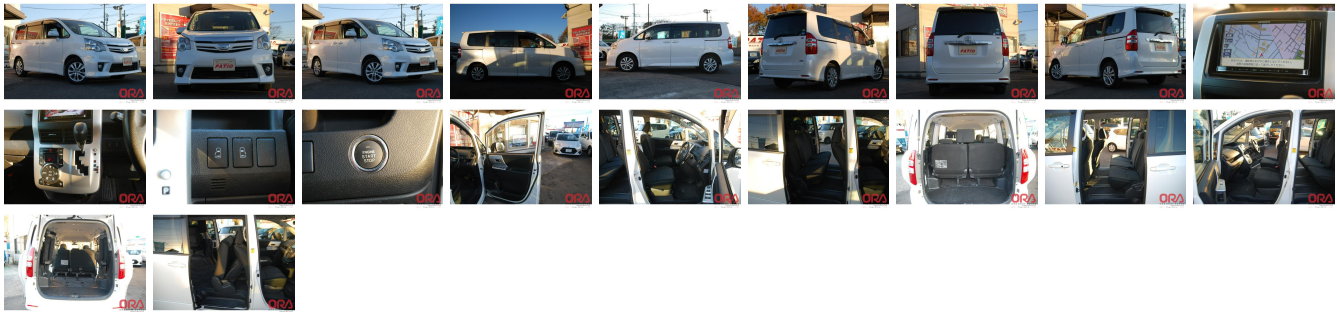

Vehicle Information

ORA 1039

TOYOTA

First Registration Year: 2012-11
Manufacture Year: 2012-11

Model: NOAH **Chassis No:** ZRR70W-052**** **Transmission:** Automatic **Exterior:**
Grade: 4.5 **Engine:** **Mileage:** 36,287 **Interior:**
Fuel: Petrol **Engine Capacity:** 2,000
Drive Train: **Seats:** 8 **Color:** PEARL

Vehicle Options:

Pwr Steering	Pwr Wind	Pwr Mirrors	Center Lock
Air Cond	Reverse Camera	Pwr Slide Door	Easy Closer
Cruise Control	ABS	Air Bag	Fog Lamps
HID Head Lamps	LED Head Lamps	Spare Key	Remote Key
Push Start	Seat Heater	Pwr Seat	Leather Seat
Floor Mat	Sun Roof	Alloy Wheels	Grill Guard
Rear Wiper	Rear Spoiler	Stereo	Navi/TV
Car CD	Car MD	AUX	Spare Tire
Spare Tire Case	Puncture Repairing Kit	Tool	Jack
Operators Manual	Maint. Record		