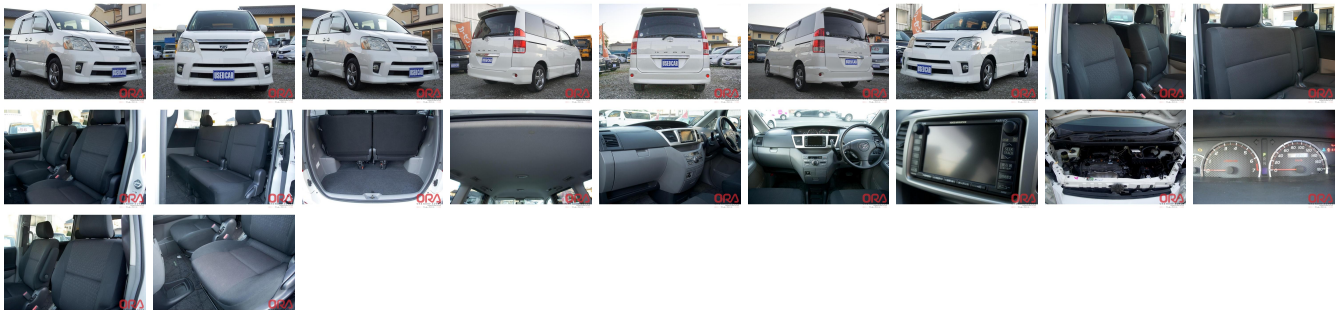

Vehicle Information

ORA 1041

TOYOTA

First Registration Year: 2004-10
Manufacture Year: 2004-10

Model: NOAH **Chassis No:** AZR60-035** **Transmission:** Automatic **Exterior:**
Grade: 4.5 **Engine:** **Mileage:** 33,489 **Interior:**
Fuel: Petrol **Seats:** 8 **Engine Capacity:** 2,000
Drive Train: **Color:** WHITE

Vehicle Options:

Pwr Steering	Pwr Wind	Pwr Mirrors	Center Lock
Air Cond	Reverse Camera	Pwr Slide Door	Easy Closer
Cruise Control	ABS	Air Bag	Fog Lamps
HID Head Lamps	LED Head Lamps	Spare Key	Remote Key
Push Start	Seat Heater	Pwr Seat	Leather Seat
Floor Mat	Sun Roof	Alloy Wheels	Grill Guard
Rear Wiper	Rear Spoiler	Stereo	Navi/TV
Car CD	Car MD	AUX	Spare Tire
Spare Tire Case	Puncture Repairing Kit	Tool	Jack
Operators Manual	Maint. Record		