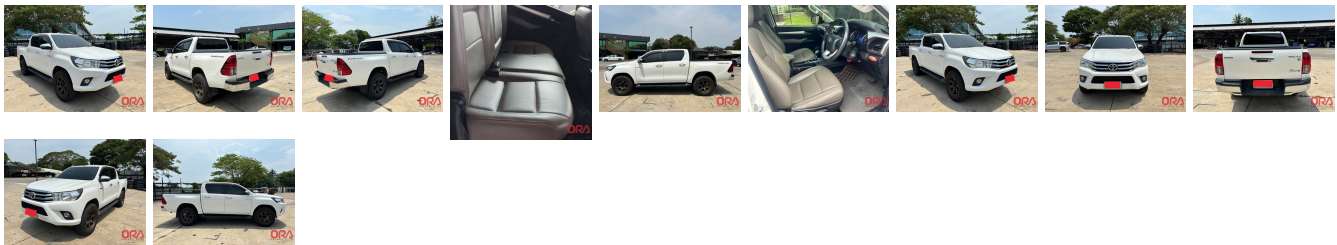

Vehicle Information

ORA 1552

TOYOTA

First Registration Year: 2015-01
 Manufacture Year: 2015-01

Model: HILUX **Chassis No:** MR0JB8DDXXXXXX **Transmission:** Automatic **Exterior:**
Grade: 4.5 **Engine:** **Mileage:** 47,500 **Interior:**
Fuel: Diesel **Seats:** 5 **Engine Capacity:** 2,400
Drive Train: 2WD **Color:** WHITE

\$18,200