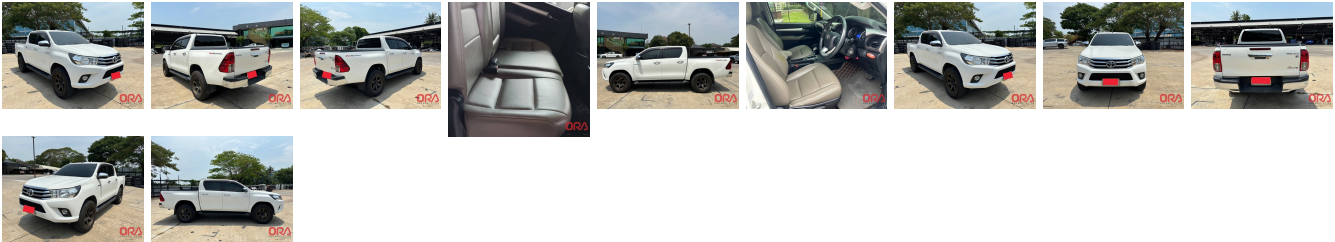

Vehicle Information

ORA 1552

TOYOTA **First Registration Year:** 2015-01
Manufacture Year: 2015-01

Model: HILUX **Chassis No:** MR0JB8DDXXXXX **Transmission:** Automatic **Exterior:**
Grade: 4.5 **Engine:** **Mileage:** 47,500 **Interior:**
Fuel: Diesel **Seats:** 5 **Engine Capacity:** 2,400
Drive Train: 2WD **Color:** WHITE

\$18,200