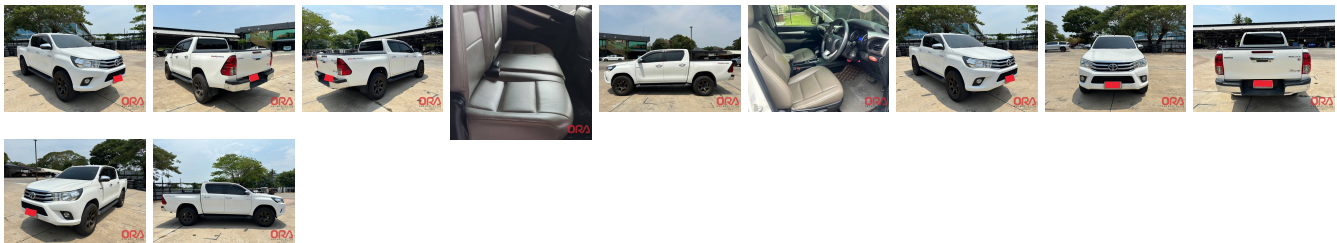

Vehicle Information

ORA 1552

TOYOTA

First Registration Year: 2015-01
 Manufacture Year: 2015-01

Model: HILUX **Chassis No:** MR0JB8DDXXXXXKXXXXX **Transmission:** Automatic **Exterior:**
Grade: 4.5 **Engine:** **Mileage:** 47,500 **Interior:**
Fuel: Diesel **Seats:** 5 **Engine Capacity:** 2,400
Drive Train: 2WD **Color:** WHITE

\$18,200