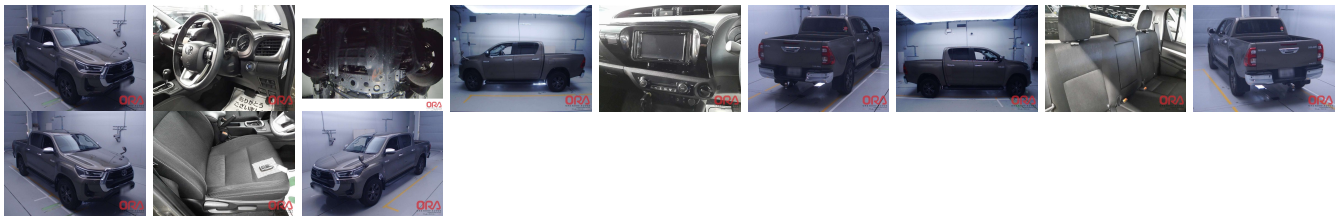

Vehicle Information

ORA 1226

TOYOTA

First Registration Year: 2021-10
Manufacture Year: 2021-10

Model: HILUX **Chassis No:** GUN125-465**** **Transmission:** Automatic **Exterior:**
Grade: 4.5 **Engine:** **Mileage:** 40,000 **Interior:**
Fuel: Diesel **Engine Capacity:** 2,400
Drive Train: 4WD **Seats:** 5 **Color:** BROWN

Vehicle Options:

Pwr Steering	Pwr Wind	Pwr Mirrors	Center Lock
Air Cond	Reverse Camera	Pwr Slide Door	Easy Closer
Cruise Control	ABS	Air Bag	Fog Lamps
HID Head Lamps	LED Head Lamps	Spare Key	Remote Key
Push Start	Seat Heater	Pwr Seat	Leather Seat
Floor Mat	Sun Roof	Alloy Wheels	Grill Guard
Rear Wiper	Rear Spoiler	Stereo	Navi/TV
Car CD	Car MD	AUX	Spare Tire
Spare Tire Case	Puncture Repairing Kit	Tool	Jack
Operators Manual	Maint. Record		