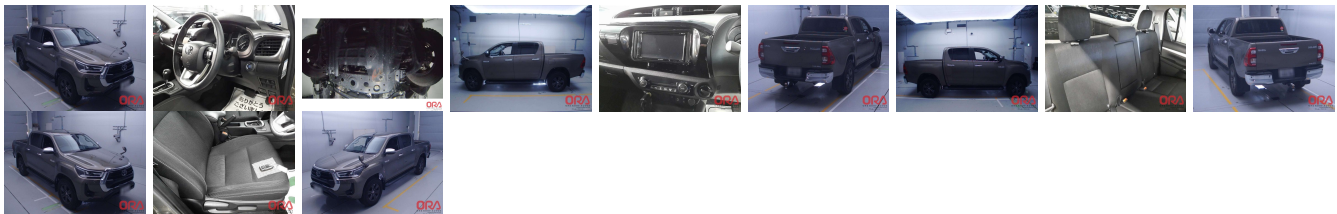

## Vehicle Information

ORA 1226

TOYOTA

**First Registration Year:** 2021-10  
**Manufacture Year:** 2021-10

<b>Model:</b>	HILUX	<b>Chassis No:</b>	GUN125-465****	<b>Transmission:</b>	Automatic	<b>Exterior:</b>	
<b>Grade:</b>	4.5			<b>Mileage:</b>	40,000	<b>Interior:</b>	
<b>Fuel:</b>	Diesel	<b>Engine:</b>		<b>Engine Capacity:</b>	2,400		
<b>Drive Train:</b>	4WD	<b>Seats:</b>	5	<b>Color:</b>	BROWN		

## Vehicle Options:

Pwr Steering	Pwr Wind	Pwr Mirrors	Center Lock
Air Cond	Reverse Camera	Pwr Slide Door	Easy Closer
Cruise Control	ABS	Air Bag	Fog Lamps
HID Head Lamps	LED Head Lamps	Spare Key	Remote Key
Push Start	Seat Heater	Pwr Seat	Leather Seat
Floor Mat	Sun Roof	Alloy Wheels	Grill Guard
Rear Wiper	Rear Spoiler	Stereo	Navi/TV
Car CD	Car MD	AUX	Spare Tire
Spare Tire Case	Puncture Repairing Kit	Tool	Jack
Operators Manual	Maint. Record		