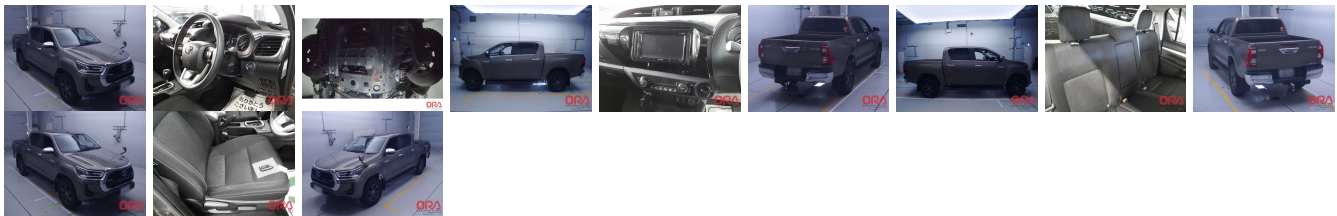

## Vehicle Information

ORA 1226

TOYOTA

**First Registration Year:** 2021-10  
**Manufacture Year:** 2021-10

<b>Model:</b>	HILUX	<b>Chassis No:</b>	GUN125-465****	<b>Transmission:</b>	Automatic	<b>Exterior:</b>	
<b>Grade:</b>	4.5			<b>Mileage:</b>	40,000	<b>Interior:</b>	
<b>Fuel:</b>	Diesel	<b>Engine:</b>		<b>Engine Capacity:</b>	2,400		
<b>Drive Train:</b>	4WD	<b>Seats:</b>	5	<b>Color:</b>	BROWN		

## Vehicle Options:

Pwr Steering	Pwr Wind	Pwr Mirrors	Center Lock
Air Cond	Reverse Camera	Pwr Slide Door	Easy Closer
Cruise Control	ABS	Air Bag	Fog Lamps
HID Head Lamps	LED Head Lamps	Spare Key	Remote Key
Push Start	Seat Heater	Pwr Seat	Leather Seat
Floor Mat	Sun Roof	Alloy Wheels	Grill Guard
Rear Wiper	Rear Spoiler	Stereo	Navi/TV
Car CD	Car MD	AUX	Spare Tire
Spare Tire Case	Puncture Repairing Kit	Tool	Jack
Operators Manual	Maint. Record		