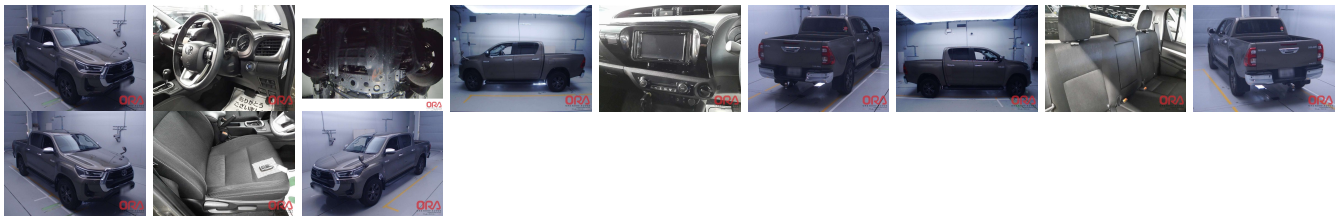

Vehicle Information

ORA 1226

TOYOTA

First Registration Year: 2021-10
Manufacture Year: 2021-10

Model:	HILUX	Chassis No:	GUN125-465****	Transmission:	Automatic	Exterior:	
Grade:	4.5			Mileage:	40,000	Interior:	
Fuel:	Diesel	Engine:		Engine Capacity:	2,400		
Drive Train:	4WD	Seats:	5	Color:	BROWN		

Vehicle Options:

Pwr Steering	Pwr Wind	Pwr Mirrors	Center Lock
Air Cond	Reverse Camera	Pwr Slide Door	Easy Closer
Cruise Control	ABS	Air Bag	Fog Lamps
HID Head Lamps	LED Head Lamps	Spare Key	Remote Key
Push Start	Seat Heater	Pwr Seat	Leather Seat
Floor Mat	Sun Roof	Alloy Wheels	Grill Guard
Rear Wiper	Rear Spoiler	Stereo	Navi/TV
Car CD	Car MD	AUX	Spare Tire
Spare Tire Case	Puncture Repairing Kit	Tool	Jack
Operators Manual	Maint. Record		