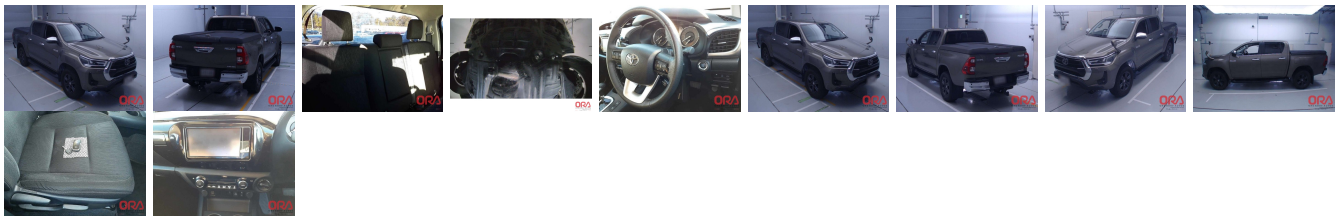

Vehicle Information

ORA 1227

TOYOTA

First Registration Year: 2020-06
Manufacture Year: 2020-06

Model: HILUX **Chassis No:** GUN125-641**** **Transmission:** Automatic **Exterior:**
Grade: 4.5 **Engine:** **Mileage:** 59,000 **Interior:**
Fuel: Diesel **Engine Capacity:** 2,400
Drive Train: 4WD **Seats:** 5 **Color:** BRONZE

Vehicle Options:

Pwr Steering	Pwr Wind	Pwr Mirrors	Center Lock
Air Cond	Reverse Camera	Pwr Slide Door	Easy Closer
Cruise Control	ABS	Air Bag	Fog Lamps
HID Head Lamps	LED Head Lamps	Spare Key	Remote Key
Push Start	Seat Heater	Pwr Seat	Leather Seat
Floor Mat	Sun Roof	Alloy Wheels	Grill Guard
Rear Wiper	Rear Spoiler	Stereo	Navi/TV
Car CD	Car MD	AUX	Spare Tire
Spare Tire Case	Puncture Repairing Kit	Tool	Jack
Operators Manual	Maint. Record		