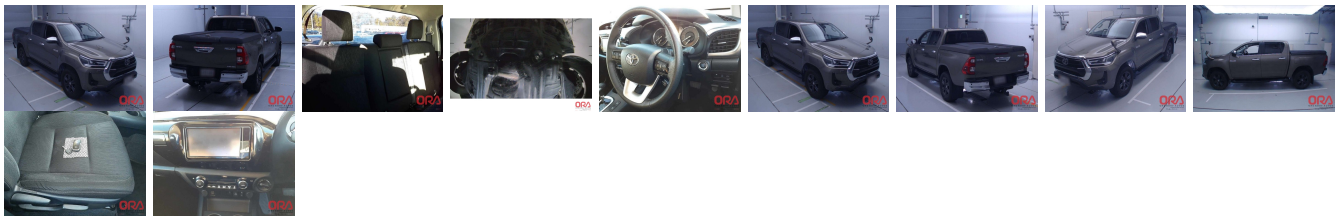

Vehicle Information

ORA 1227

TOYOTA

First Registration Year: 2020-06
 Manufacture Year: 2020-06

Model:	HILUX	Chassis No:	GUN125-641****	Transmission:	Automatic	Exterior:
Grade:	4.5	Engine:		Mileage:	59,000	Interior:
Fuel:	Diesel	Engine Capacity:	2,400	Color:	BRONZE	
Drive Train:	4WD	Seats:	5			

Vehicle Options:

Pwr Steering	Pwr Wind	Pwr Mirrors	Center Lock
Air Cond	Reverse Camera	Pwr Slide Door	Easy Closer
Cruise Control	ABS	Air Bag	Fog Lamps
HID Head Lamps	LED Head Lamps	Spare Key	Remote Key
Push Start	Seat Heater	Pwr Seat	Leather Seat
Floor Mat	Sun Roof	Alloy Wheels	Grill Guard
Rear Wiper	Rear Spoiler	Stereo	Navi/TV
Car CD	Car MD	AUX	Spare Tire
Spare Tire Case	Puncture Repairing Kit	Tool	Jack
Operators Manual	Maint. Record		