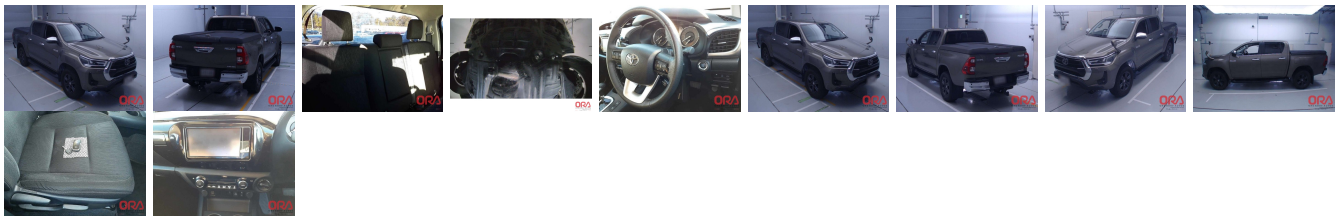

Vehicle Information

ORA 1227

TOYOTA

First Registration Year: 2020-06
 Manufacture Year: 2020-06

Model:	HILUX	Chassis No:	GUN125-641****	Transmission:	Automatic	Exterior:
Grade:	4.5			Mileage:	59,000	Interior:
Fuel:	Diesel	Engine:		Engine Capacity:	2,400	
Drive Train:	4WD	Seats:	5	Color:	BRONZE	

Vehicle Options:

Pwr Steering	Pwr Wind	Pwr Mirrors	Center Lock
Air Cond	Reverse Camera	Pwr Slide Door	Easy Closer
Cruise Control	ABS	Air Bag	Fog Lamps
HID Head Lamps	LED Head Lamps	Spare Key	Remote Key
Push Start	Seat Heater	Pwr Seat	Leather Seat
Floor Mat	Sun Roof	Alloy Wheels	Grill Guard
Rear Wiper	Rear Spoiler	Stereo	Navi/TV
Car CD	Car MD	AUX	Spare Tire
Spare Tire Case	Puncture Repairing Kit	Tool	Jack
Operators Manual	Maint. Record		