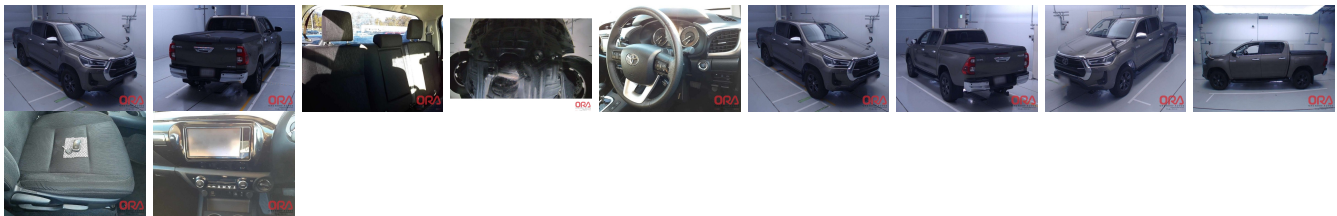

**Vehicle Information**

**ORA 1227**

TOYOTA

**First Registration Year:** 2020-06  
**Manufacture Year:** 2020-06

**Model:** HILUX      **Chassis No:** GUN125-641\*\*\*\*      **Transmission:** Automatic      **Exterior:**  
**Grade:** 4.5      **Engine:**      **Mileage:** 59,000      **Interior:**  
**Fuel:** Diesel      **Engine Capacity:** 2,400  
**Drive Train:** 4WD      **Seats:** 5      **Color:** BRONZE

**Vehicle Options:**

Pwr Steering	Pwr Wind	Pwr Mirrors	Center Lock
Air Cond	Reverse Camera	Pwr Slide Door	Easy Closer
Cruise Control	ABS	Air Bag	Fog Lamps
HID Head Lamps	LED Head Lamps	Spare Key	Remote Key
Push Start	Seat Heater	Pwr Seat	Leather Seat
Floor Mat	Sun Roof	Alloy Wheels	Grill Guard
Rear Wiper	Rear Spoiler	Stereo	Navi/TV
Car CD	Car MD	AUX	Spare Tire
Spare Tire Case	Puncture Repairing Kit	Tool	Jack
Operators Manual	Maint. Record		