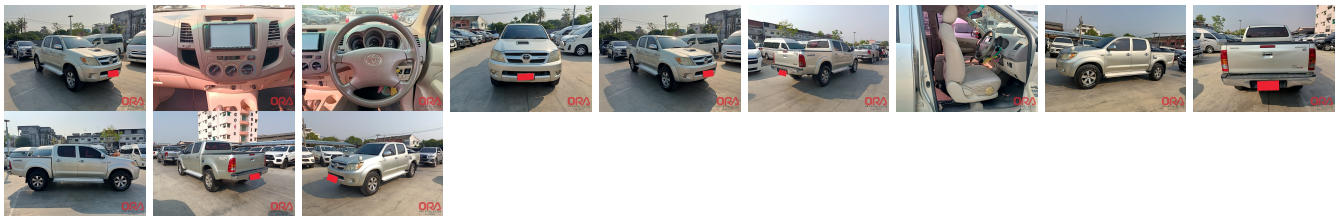

Vehicle Information

ORA 1235

TOYOTA

First Registration Year: 2006-03
 Manufacture Year: 2006-03

Model: HILUX **Chassis No:** MR0FZ29G*******Transmission:** Automatic **Exterior:**
Grade: 4.5 **Engine:** **Mileage:** 78,000 **Interior:**
Fuel: Diesel **Seats:** 4 **Engine Capacity:** 3,000
Drive Train: 4WD **Color:** SILVER

\$10,900