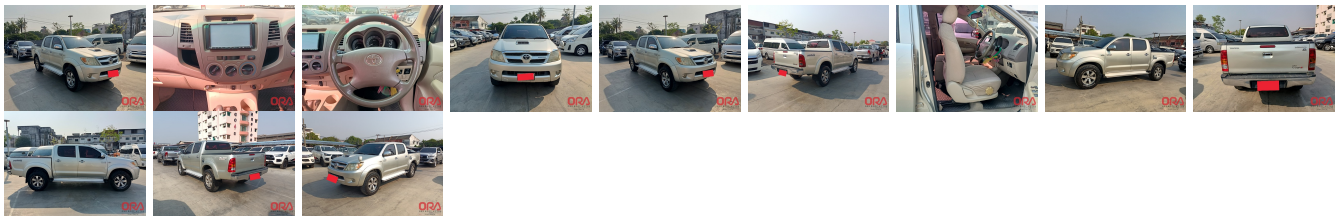

Vehicle Information

ORA 1235

TOYOTA **First Registration Year:** 2006-03
Manufacture Year: 2006-03

Model: HILUX **Chassis No:** MR0FZ29G***** **Transmission:** Automatic **Exterior:**
Grade: 4.5 **Engine:** **Mileage:** 78,000 **Interior:**
Fuel: Diesel **Seats:** 4 **Engine Capacity:** 3,000
Drive Train: 4WD **Color:** SILVER

\$10,900