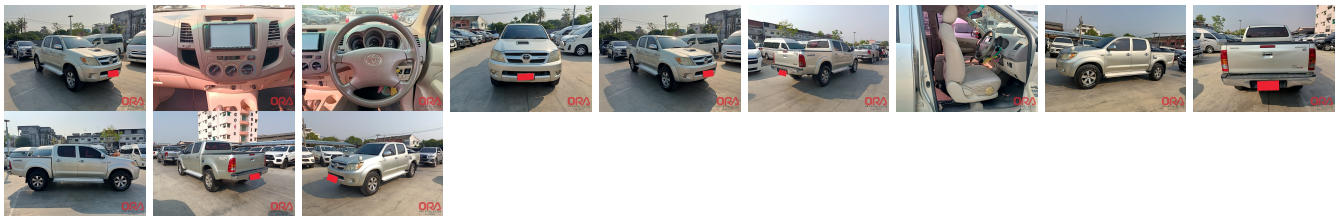

Vehicle Information

ORA 1235

TOYOTA

First Registration Year: 2006-03
Manufacture Year: 2006-03

Model: HILUX **Chassis No:** MR0FZ29G*******Transmission:** Automatic **Exterior:**
Grade: 4.5 **Engine:** **Mileage:** 78,000 **Interior:**
Fuel: Diesel **Seats:** 4 **Engine Capacity:** 3,000
Drive Train: 4WD **Color:** SILVER

\$10,900