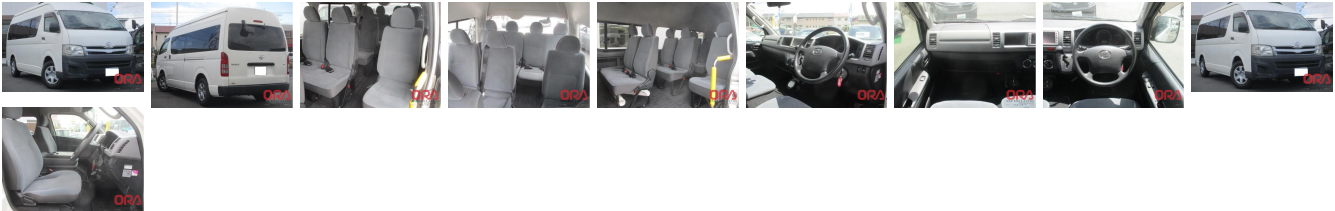

**Vehicle Information**

**ORA 5001**

TOYOTA First Registration Year: 2006-06  
 Manufacture Year: 2006-06

<b>Model:</b> HIACE	<b>Chassis No:</b> KDH222B-0017***	<b>Transmission:</b> Automatic	<b>Exterior:</b>
<b>Grade:</b> 3.5		<b>Mileage:</b> 77,500	<b>Interior:</b>
<b>Fuel:</b> Diesel	<b>Engine:</b>	<b>Engine Capacity:</b> 2,500	
<b>Drive Train:</b> 2WD	<b>Seats:</b> 14	<b>Color:</b> PEARL	

**Vehicle Options:**

Pwr Steering	Pwr Wind	Pwr Mirrors	Center Lock
Air Cond	Reverse Camera	Pwr Slide Door	Easy Closer
Cruise Control	ABS	Air Bag	Fog Lamps
HID Head Lamps	LED Head Lamps	Spare Key	Remote Key
Push Start	Seat Heater	Pwr Seat	Leather Seat
Floor Mat	Sun Roof	Alloy Wheels	Grill Guard
Rear Wiper	Rear Spoiler	Stereo	Navi/TV
Car CD	Car MD	AUX	Spare Tire
Spare Tire Case	Puncture Repairing Kit	Tool	Jack
Operators Manual	Maint. Record		