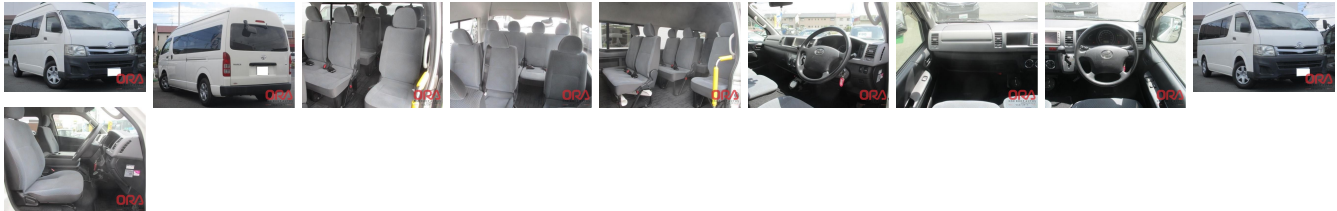

Vehicle Information

ORA 5001

TOYOTA

First Registration Year: 2006-06
 Manufacture Year: 2006-06

Model:	HIACE	Chassis No:	KDH222B-0017***	Transmission:	Automatic	Exterior:
Grade:	3.5	Engine:		Mileage:	77,500	Interior:
Fuel:	Diesel	Engine Capacity:	2,500	Color:	PEARL	
Drive Train:	2WD	Seats:	14			

Vehicle Options:

Pwr Steering	Pwr Wind	Pwr Mirrors	Center Lock
Air Cond	Reverse Camera	Pwr Slide Door	Easy Closer
Cruise Control	ABS	Air Bag	Fog Lamps
HID Head Lamps	LED Head Lamps	Spare Key	Remote Key
Push Start	Seat Heater	Pwr Seat	Leather Seat
Floor Mat	Sun Roof	Alloy Wheels	Grill Guard
Rear Wiper	Rear Spoiler	Stereo	Navi/TV
Car CD	Car MD	AUX	Spare Tire
Spare Tire Case	Puncture Repairing Kit	Tool	Jack
Operators Manual	Maint. Record		