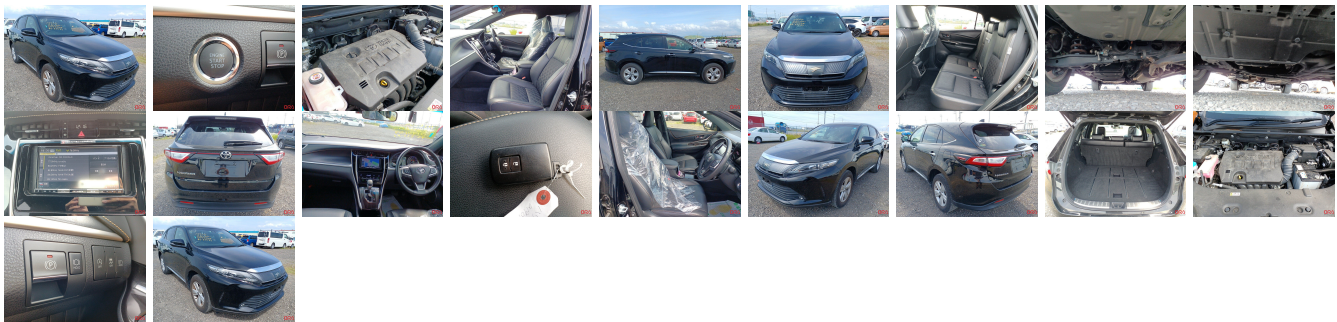

Vehicle Information

ORA-1006

TOYOTA

First Registration Year: 2020-01
Manufacture Year: 2020-01

Model: HARRIER ELEGANCE **Chassis No:** ZSU60-0190*** **Transmission:** CVT **Exterior:**
Grade: 5 **Engine:** **Mileage:** 17,758 **Interior:**
Fuel: Petrol **Seats:** 5 **Engine Capacity:** 2,000
Drive Train: **Color:** Black

Vehicle Options:

Pwr Steering	Pwr Wind	Pwr Mirrors	Center Lock
Air Cond	Reverse Camera	Pwr Slide Door	Easy Closer
Cruise Control	ABS	Air Bag	Fog Lamps
HID Head Lamps	LED Head Lamps	Spare Key	Remote Key
Push Start	Seat Heater	Pwr Seat	Leather Seat
Floor Mat	Sun Roof	Alloy Wheels	Grill Guard
Rear Wiper	Rear Spoiler	Stereo	Navi/TV
Car CD	Car MD	AUX	Spare Tire
Spare Tire Case	Puncture Repairing Kit	Tool	Jack
Operators Manual	Maint. Record		