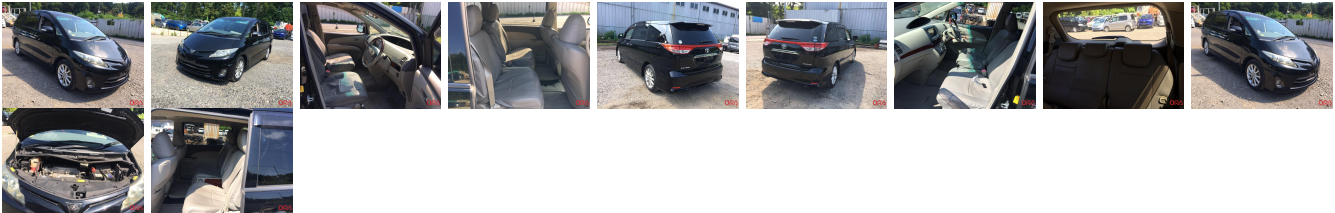

**Vehicle Information**

**ORA 5005**

TOYOTA First Registration Year: 2010-08  
 Manufacture Year: 2010-08

<b>Model:</b>	ESTIMA AERAS	<b>Chassis No:</b>	ACR50W	<b>Transmission:</b>	Automatic	<b>Exterior:</b>
<b>Grade:</b>	3.5	<b>Engine:</b>		<b>Mileage:</b>	80,680	<b>Interior:</b>
<b>Fuel:</b>	Petrol	<b>Seats:</b>	7	<b>Engine Capacity:</b>	2,400	
<b>Drive Train:</b>	2WD			<b>Color:</b>	Black	

**Vehicle Options:**

Pwr Steering	Pwr Wind	Pwr Mirrors	Center Lock
Air Cond	Reverse Camera	Pwr Slide Door	Easy Closer
Cruise Control	ABS	Air Bag	Fog Lamps
HID Head Lamps	LED Head Lamps	Spare Key	Remote Key
Push Start	Seat Heater	Pwr Seat	Leather Seat
Floor Mat	Sun Roof	Alloy Wheels	Grill Guard
Rear Wiper	Rear Spoiler	Stereo	Navi/TV
Car CD	Car MD	AUX	Spare Tire
Spare Tire Case	Puncture Repairing Kit	Tool	Jack
Operators Manual	Maint. Record		