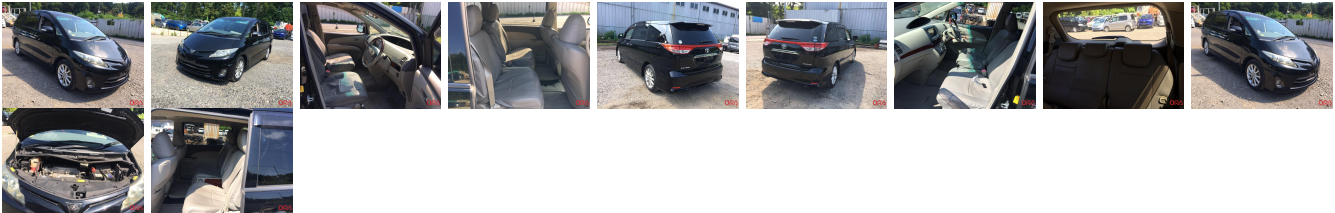

Vehicle Information

ORA 5005

TOYOTA **First Registration Year:** 2010-08
Manufacture Year: 2010-08

Model: ESTIMA AERAS **Chassis No:** ACR50W **Transmission:** Automatic **Exterior:**
Grade: 3.5 **Engine:** **Mileage:** 80,680 **Interior:**
Fuel: Petrol **Seats:** 7 **Engine Capacity:** 2,400
Drive Train: 2WD **Color:** Black

Vehicle Options:

Pwr Steering	Pwr Wind	Pwr Mirrors	Center Lock
Air Cond	Reverse Camera	Pwr Slide Door	Easy Closer
Cruise Control	ABS	Air Bag	Fog Lamps
HID Head Lamps	LED Head Lamps	Spare Key	Remote Key
Push Start	Seat Heater	Pwr Seat	Leather Seat
Floor Mat	Sun Roof	Alloy Wheels	Grill Guard
Rear Wiper	Rear Spoiler	Stereo	Navi/TV
Car CD	Car MD	AUX	Spare Tire
Spare Tire Case	Puncture Repairing Kit	Tool	Jack
Operators Manual	Maint. Record		