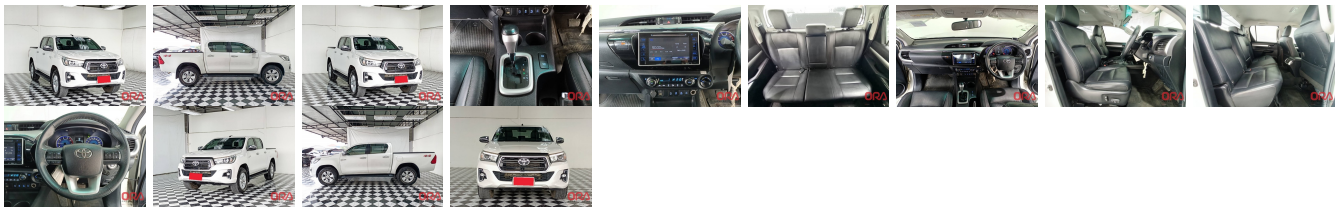

Vehicle Information

ORA 1440

TOYOTA

First Registration Year: 2018-08
Manufacture Year: 2018-08

Model: DOUBLE CAB **Chassis No:** MR0BA3CDXXXXX **Transmission:** Automatic **Exterior:**
Grade: 4.5 **Engine:** **Mileage:** 43,000 **Interior:**
Fuel: Diesel **Seats:** 5 **Engine Capacity:** 2,800
Drive Train: 4WD **Color:** WHITE

Vehicle Options:

Pwr Steering	Pwr Wind	Pwr Mirrors	Center Lock
Air Cond	Reverse Camera	Pwr Slide Door	Easy Closer
Cruise Control	ABS	Air Bag	Fog Lamps
HID Head Lamps	LED Head Lamps	Spare Key	Remote Key
Push Start	Seat Heater	Pwr Seat	Leather Seat
Floor Mat	Sun Roof	Alloy Wheels	Grill Guard
Rear Wiper	Rear Spoiler	Stereo	Navi/TV
Car CD	Car MD	AUX	Spare Tire
Spare Tire Case	Puncture Repairing Kit	Tool	Jack
Operators Manual	Maint. Record		