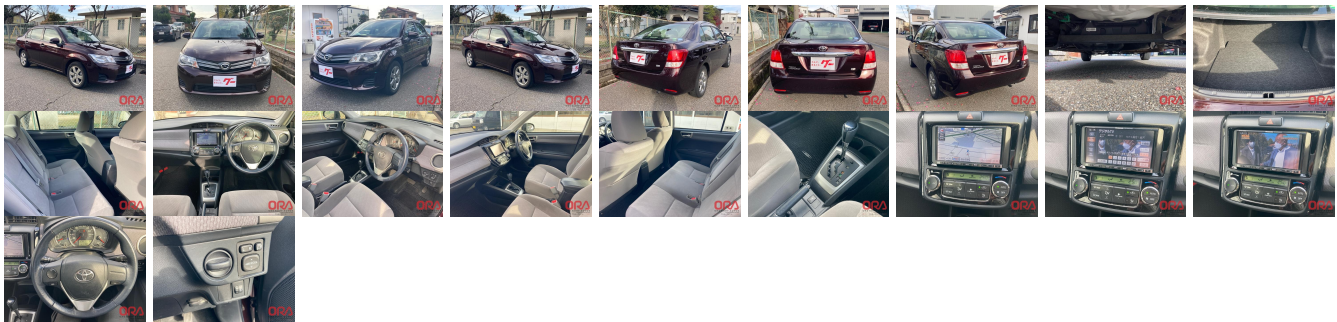

Vehicle Information

ORA 1067

TOYOTA

First Registration Year: 2012-08
Manufacture Year: 2012-08

Model: COROLLA AXIO
Chassis No: NZE161-702****
Transmission: Automatic
Exterior:
Grade: 4.5
Engine:
Mileage: 31,889
Interior:
Fuel: Petrol
Seats: 5
Engine Capacity: 1,500
Drive Train:
Color: DARK RED M

Vehicle Options:

Pwr Steering	Pwr Wind	Pwr Mirrors	Center Lock
Air Cond	Reverse Camera	Pwr Slide Door	Easy Closer
Cruise Control	ABS	Air Bag	Fog Lamps
HID Head Lamps	LED Head Lamps	Spare Key	Remote Key
Push Start	Seat Heater	Pwr Seat	Leather Seat
Floor Mat	Sun Roof	Alloy Wheels	Grill Guard
Rear Wiper	Rear Spoiler	Stereo	Navi/TV
Car CD	Car MD	AUX	Spare Tire
Spare Tire Case	Puncture Repairing Kit	Tool	Jack
Operators Manual	Maint. Record		