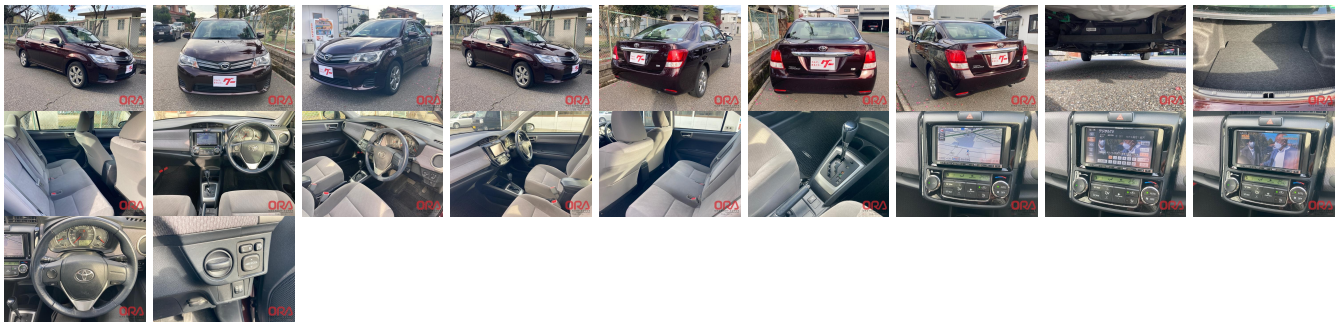

Vehicle Information

ORA 1067

TOYOTA

First Registration Year: 2012-08
Manufacture Year: 2012-08

Model: COROLLA AXIO
Grade: 4.5
Fuel: Petrol
Drive Train:

Chassis No: NZE161-702****
Engine:
Seats: 5

Transmission: Automatic
Mileage: 31,889
Engine Capacity: 1,500
Color: DARK RED M

Exterior:
Interior:

Vehicle Options:

Pwr Steering	Pwr Wind	Pwr Mirrors	Center Lock
Air Cond	Reverse Camera	Pwr Slide Door	Easy Closer
Cruise Control	ABS	Air Bag	Fog Lamps
HID Head Lamps	LED Head Lamps	Spare Key	Remote Key
Push Start	Seat Heater	Pwr Seat	Leather Seat
Floor Mat	Sun Roof	Alloy Wheels	Grill Guard
Rear Wiper	Rear Spoiler	Stereo	Navi/TV
Car CD	Car MD	AUX	Spare Tire
Spare Tire Case	Puncture Repairing Kit	Tool	Jack
Operators Manual	Maint. Record		