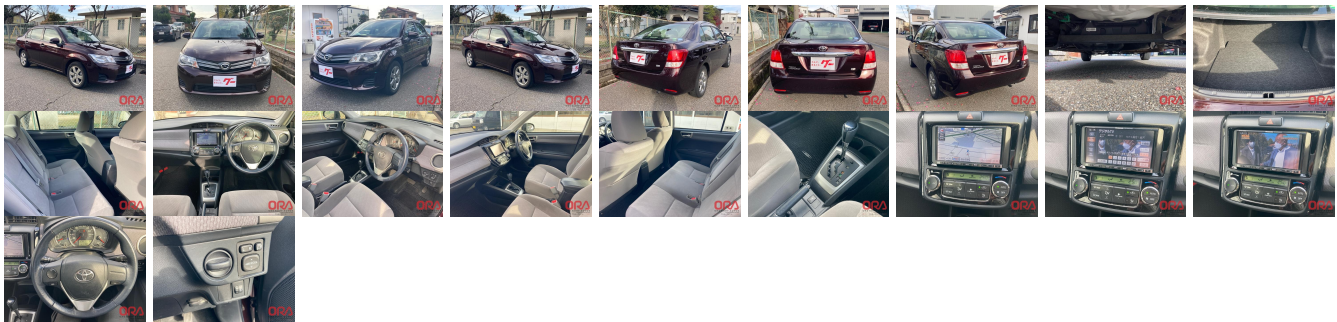

Vehicle Information

ORA 1067

TOYOTA

First Registration Year: 2012-08
Manufacture Year: 2012-08

Model: COROLLA AXIO
Chassis No: NZE161-702****
Transmission: Automatic
Exterior:
Grade: 4.5
Engine:
Mileage: 31,889
Interior:
Fuel: Petrol
Seats: 5
Engine Capacity: 1,500
Drive Train:
Color: DARK RED M

Vehicle Options:

| | | | |
|------------------|------------------------|----------------|--------------|
| Pwr Steering | Pwr Wind | Pwr Mirrors | Center Lock |
| Air Cond | Reverse Camera | Pwr Slide Door | Easy Closer |
| Cruise Control | ABS | Air Bag | Fog Lamps |
| HID Head Lamps | LED Head Lamps | Spare Key | Remote Key |
| Push Start | Seat Heater | Pwr Seat | Leather Seat |
| Floor Mat | Sun Roof | Alloy Wheels | Grill Guard |
| Rear Wiper | Rear Spoiler | Stereo | Navi/TV |
| Car CD | Car MD | AUX | Spare Tire |
| Spare Tire Case | Puncture Repairing Kit | Tool | Jack |
| Operators Manual | Maint. Record | | |