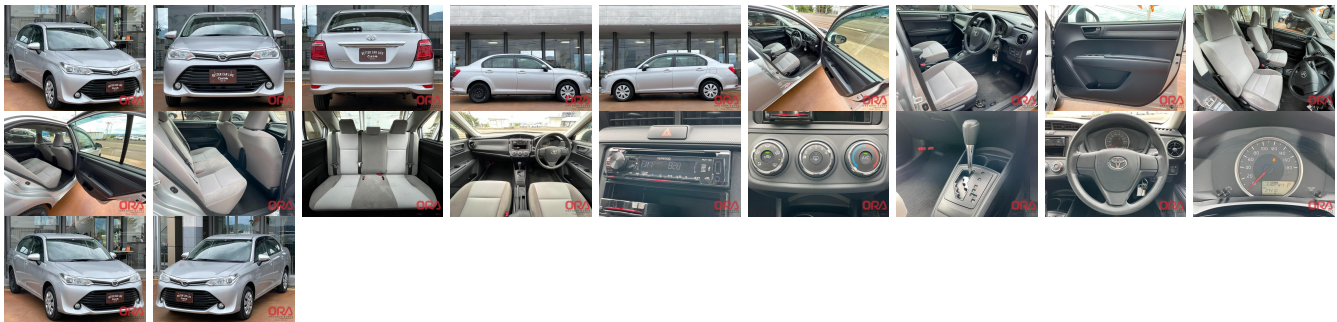

Vehicle Information

ORA 1046

TOYOTA

First Registration Year: 2016-08
Manufacture Year: 2016-08

Model: COROLLA AXIO 1.5X **Chassis No:** NZE164-706**** **Transmission:** Automatic **Exterior:**
Grade: 4.5 **Engine:** **Mileage:** 27,409 **Interior:**
Fuel: Petrol **Seats:** 7 **Engine Capacity:** 1,500
Drive Train: 4WD **Color:** SILVER

Vehicle Options:

Pwr Steering	Pwr Wind	Pwr Mirrors	Center Lock
Air Cond	Reverse Camera	Pwr Slide Door	Easy Closer
Cruise Control	ABS	Air Bag	Fog Lamps
HID Head Lamps	LED Head Lamps	Spare Key	Remote Key
Push Start	Seat Heater	Pwr Seat	Leather Seat
Floor Mat	Sun Roof	Alloy Wheels	Grill Guard
Rear Wiper	Rear Spoiler	Stereo	Navi/TV
Car CD	Car MD	AUX	Spare Tire
Spare Tire Case	Puncture Repairing Kit	Tool	Jack
Operators Manual	Maint. Record		