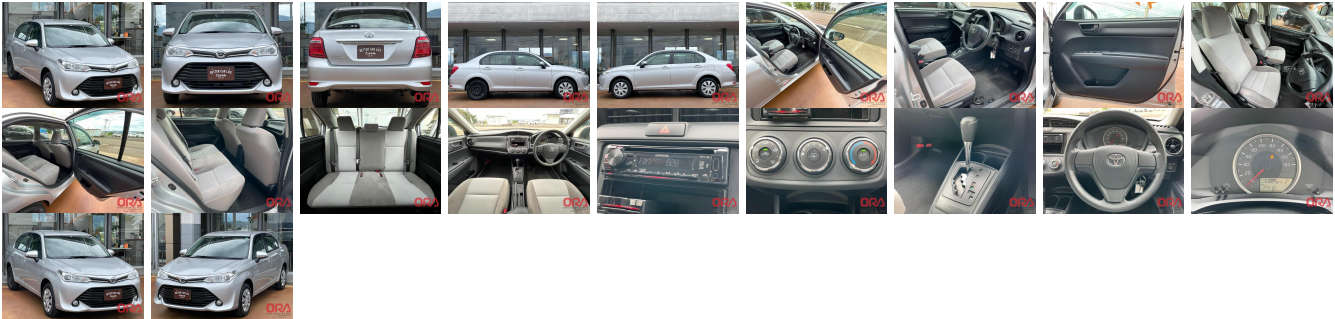

## Vehicle Information

ORA 1046

TOYOTA

**First Registration Year:** 2016-08  
**Manufacture Year:** 2016-08

**Model:** COROLLA AXIO 1.5X      **Chassis No:** NZE164-706\*\*\*\*      **Transmission:** Automatic      **Exterior:**  
**Grade:** 4.5      **Engine:**      **Mileage:** 27,409      **Interior:**  
**Fuel:** Petrol      **Seats:** 7      **Engine Capacity:** 1,500  
**Drive Train:** 4WD      **Color:** SILVER

## Vehicle Options:

Pwr Steering	Pwr Wind	Pwr Mirrors	Center Lock
Air Cond	Reverse Camera	Pwr Slide Door	Easy Closer
Cruise Control	ABS	Air Bag	Fog Lamps
HID Head Lamps	LED Head Lamps	Spare Key	Remote Key
Push Start	Seat Heater	Pwr Seat	Leather Seat
Floor Mat	Sun Roof	Alloy Wheels	Grill Guard
Rear Wiper	Rear Spoiler	Stereo	Navi/TV
Car CD	Car MD	AUX	Spare Tire
Spare Tire Case	Puncture Repairing Kit	Tool	Jack
Operators Manual	Maint. Record		