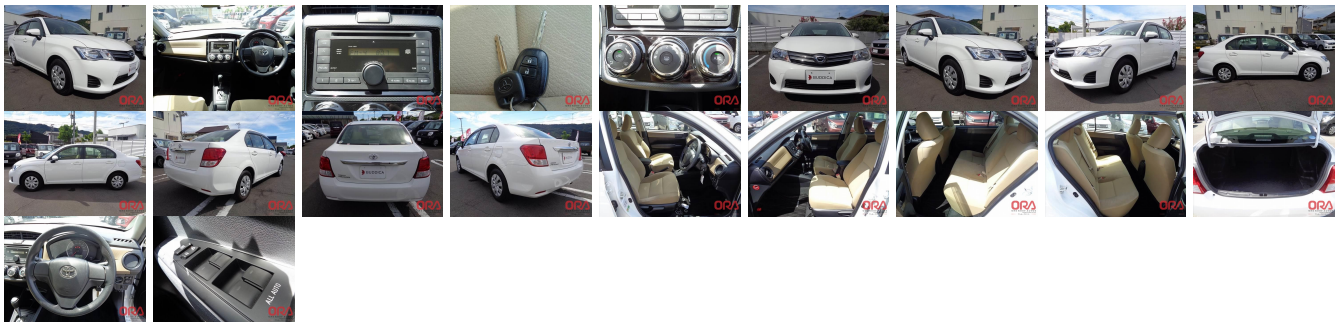

**Vehicle Information**

ORA 1044

TOYOTA

**First Registration Year:** 2014-06  
**Manufacture Year:** 2014-06

**Model:** COROLLA AXIO 1.3X      **Chassis No:** NRE160-701\*\*\*\*      **Transmission:** Automatic      **Exterior:**  
**Grade:** 4.5      **Engine:**      **Mileage:** 28,450      **Interior:**  
**Fuel:** Petrol      **Seats:** 5      **Engine Capacity:** 1,300  
**Drive Train:**      **Color:** White II

**Vehicle Options:**

Pwr Steering	Pwr Wind	Pwr Mirrors	Center Lock
Air Cond	Reverse Camera	Pwr Slide Door	Easy Closer
Cruise Control	ABS	Air Bag	Fog Lamps
HID Head Lamps	LED Head Lamps	Spare Key	Remote Key
Push Start	Seat Heater	Pwr Seat	Leather Seat
Floor Mat	Sun Roof	Alloy Wheels	Grill Guard
Rear Wiper	Rear Spoiler	Stereo	Navi/TV
Car CD	Car MD	AUX	Spare Tire
Spare Tire Case	Puncture Repairing Kit	Tool	Jack
Operators Manual	Maint. Record		