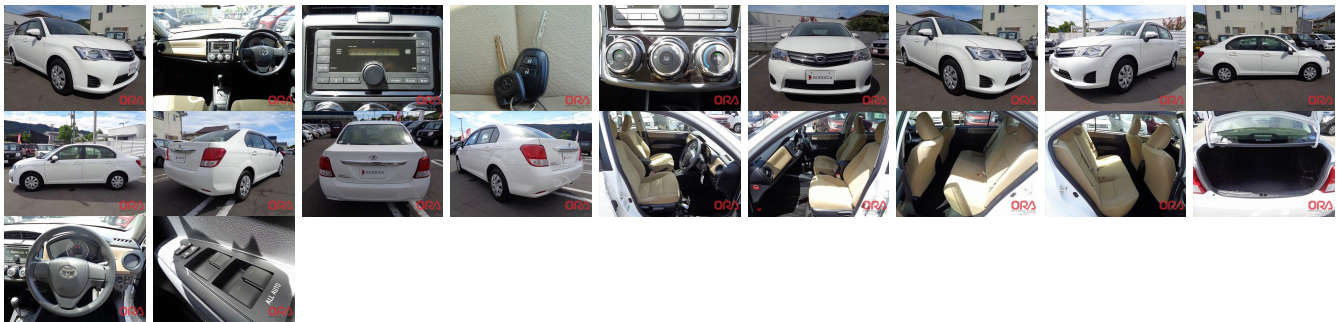

Vehicle Information

ORA 1044

TOYOTA

First Registration Year: 2014-06
Manufacture Year: 2014-06

Model: COROLLA AXIO 1.3X **Chassis No:** NRE160-701**** **Transmission:** Automatic **Exterior:**
Grade: 4.5 **Engine:** **Mileage:** 28,450 **Interior:**
Fuel: Petrol **Seats:** 5 **Engine Capacity:** 1,300
Drive Train: **Color:** White II

Vehicle Options:

Pwr Steering	Pwr Wind	Pwr Mirrors	Center Lock
Air Cond	Reverse Camera	Pwr Slide Door	Easy Closer
Cruise Control	ABS	Air Bag	Fog Lamps
HID Head Lamps	LED Head Lamps	Spare Key	Remote Key
Push Start	Seat Heater	Pwr Seat	Leather Seat
Floor Mat	Sun Roof	Alloy Wheels	Grill Guard
Rear Wiper	Rear Spoiler	Stereo	Navi/TV
Car CD	Car MD	AUX	Spare Tire
Spare Tire Case	Puncture Repairing Kit	Tool	Jack
Operators Manual	Maint. Record		