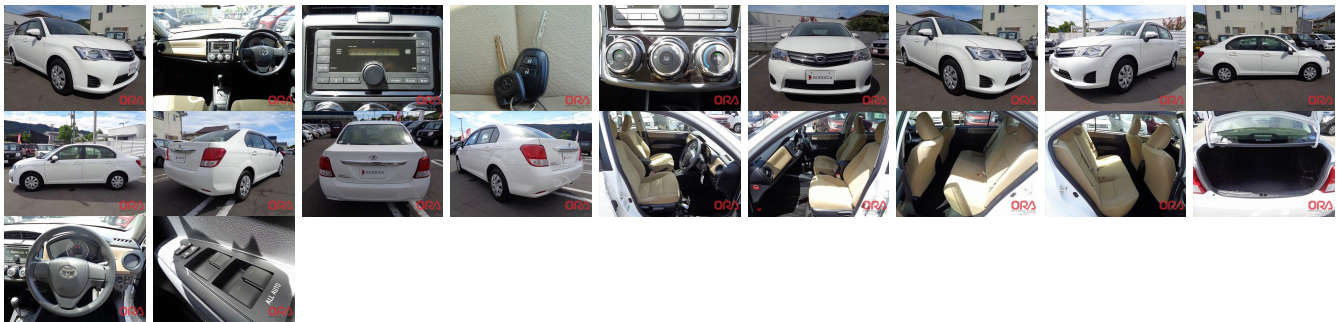

Vehicle Information

ORA 1044

TOYOTA

First Registration Year: 2014-06
Manufacture Year: 2014-06

Model: COROLLA AXIO 1.3X **Chassis No:** NRE160-701**** **Transmission:** Automatic **Exterior:**
Grade: 4.5 **Engine:** **Mileage:** 28,450 **Interior:**
Fuel: Petrol **Seats:** 5 **Engine Capacity:** 1,300
Drive Train: **Color:** White II