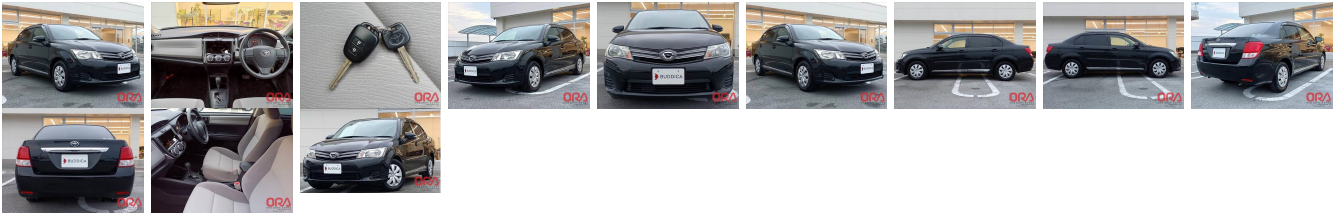

Vehicle Information

ORA 1049

TOYOTA

First Registration Year: 2012-02
Manufacture Year: 2012-02

Model: COROLLA AXIO 1.3X **Chassis No:** NRE160-702**** **Transmission:** Automatic **Exterior:**
Grade: 4.5 **Engine:** **Mileage:** 38,600 **Interior:**
Fuel: Petrol **Seats:** 5 **Engine Capacity:** 1,300
Drive Train: **Color:** Black M