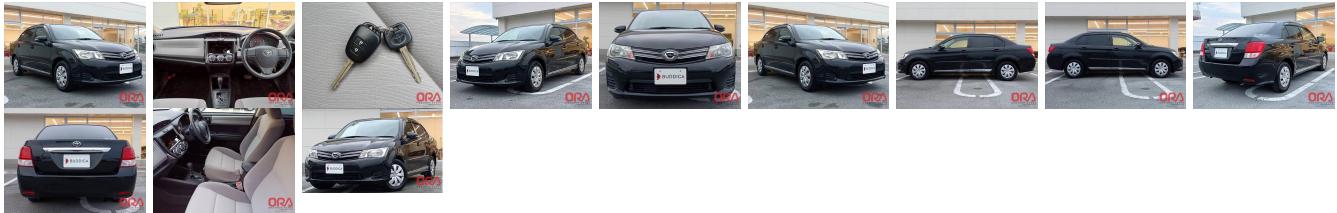

Vehicle Information

ORA 1049

TOYOTA

First Registration Year: 2012-02
Manufacture Year: 2012-02

Model: COROLLA AXIO 1.3X **Chassis No:** NRE160-702**** **Transmission:** Automatic **Exterior:**
Grade: 4.5 **Engine:** **Mileage:** 38,600 **Interior:**
Fuel: Petrol **Seats:** 5 **Engine Capacity:** 1,300
Drive Train: **Color:** Black M