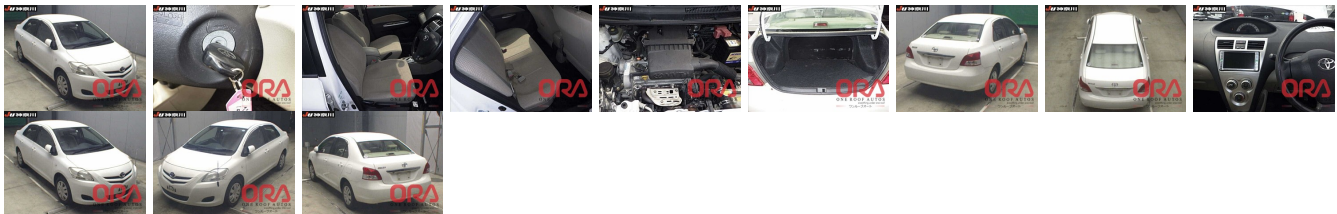

Vehicle Information

ORA 1012

TOYOTA

First Registration Year: 2008-10
Manufacture Year: 2008-10

Model: BELTA X **Chassis No:** SCP92-1067*** **Transmission:** Automatic **Exterior:**
Grade: 4.5 **Engine:** **Mileage:** 56,700 **Interior:**
Fuel: Petrol **Seats:** 5 **Engine Capacity:** 1,300
Drive Train: 2WD **Color:** WHITE

Vehicle Options:

Pwr Steering	Pwr Wind	Pwr Mirrors	Center Lock
Air Cond	Reverse Camera	Pwr Slide Door	Easy Closer
Cruise Control	ABS	Air Bag	Fog Lamps
HID Head Lamps	LED Head Lamps	Spare Key	Remote Key
Push Start	Seat Heater	Pwr Seat	Leather Seat
Floor Mat	Sun Roof	Alloy Wheels	Grill Guard
Rear Wiper	Rear Spoiler	Stereo	Navi/TV
Car CD	Car MD	AUX	Spare Tire
Spare Tire Case	Puncture Repairing Kit	Tool	Jack
Operators Manual	Maint. Record		