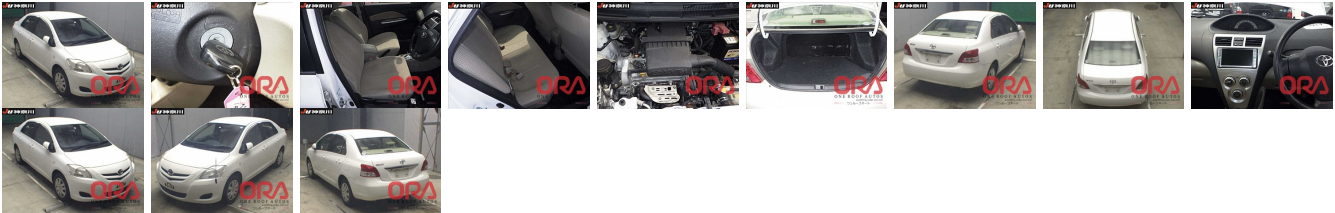

Vehicle Information

ORA 1012

TOYOTA

First Registration Year: 2008-10
 Manufacture Year: 2008-10

Model: BELTA X **Chassis No:** SCP92-1067*** **Transmission:** Automatic **Exterior:**
Grade: 4.5 **Engine:** **Mileage:** 56,700 **Interior:**
Fuel: Petrol **Seats:** 5 **Engine Capacity:** 1,300
Drive Train: 2WD **Color:** WHITE

Vehicle Options:

Pwr Steering	Pwr Wind	Pwr Mirrors	Center Lock
Air Cond	Reverse Camera	Pwr Slide Door	Easy Closer
Cruise Control	ABS	Air Bag	Fog Lamps
HID Head Lamps	LED Head Lamps	Spare Key	Remote Key
Push Start	Seat Heater	Pwr Seat	Leather Seat
Floor Mat	Sun Roof	Alloy Wheels	Grill Guard
Rear Wiper	Rear Spoiler	Stereo	Navi/TV
Car CD	Car MD	AUX	Spare Tire
Spare Tire Case	Puncture Repairing Kit	Tool	Jack
Operators Manual	Maint. Record		