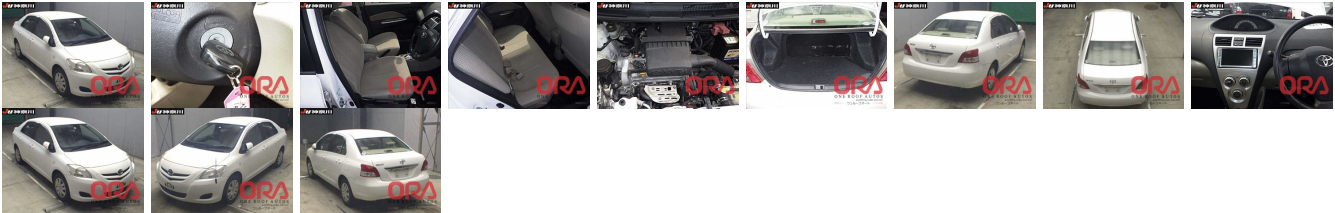

Vehicle Information

ORA 1012

TOYOTA **First Registration Year:** 2008-10
Manufacture Year: 2008-10

Model: BELTA X **Chassis No:** SCP92-1067*** **Transmission:** Automatic **Exterior:**
Grade: 4.5 **Engine:** **Mileage:** 56,700 **Interior:**
Fuel: Petrol **Seats:** 5 **Engine Capacity:** 1,300
Drive Train: 2WD **Color:** WHITE

Vehicle Options:

Pwr Steering	Pwr Wind	Pwr Mirrors	Center Lock
Air Cond	Reverse Camera	Pwr Slide Door	Easy Closer
Cruise Control	ABS	Air Bag	Fog Lamps
HID Head Lamps	LED Head Lamps	Spare Key	Remote Key
Push Start	Seat Heater	Pwr Seat	Leather Seat
Floor Mat	Sun Roof	Alloy Wheels	Grill Guard
Rear Wiper	Rear Spoiler	Stereo	Navi/TV
Car CD	Car MD	AUX	Spare Tire
Spare Tire Case	Puncture Repairing Kit	Tool	Jack
Operators Manual	Maint. Record		