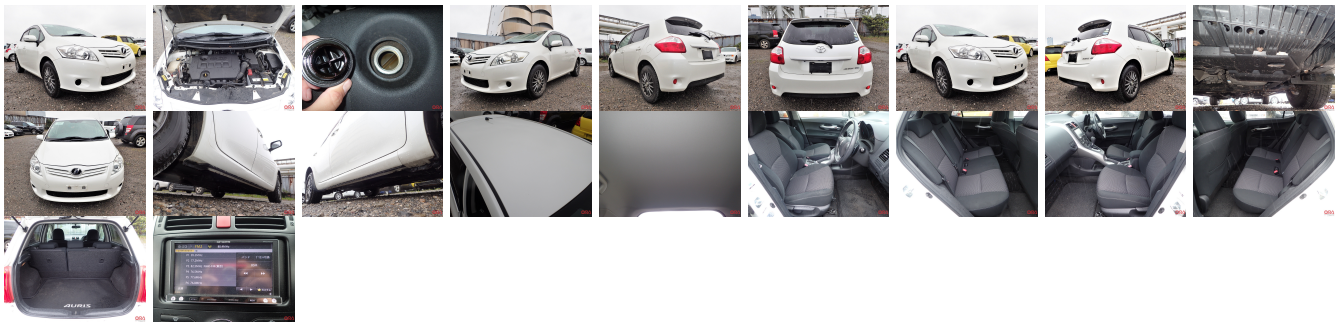

**Vehicle Information**

**ORA 1223**

TOYOTA

**First Registration Year:** 2011-06  
**Manufacture Year:** 2011-06

**Model:** AURIS      **Chassis No:** ZRE154-104\*\*\*\*      **Transmission:** Automatic      **Exterior:**  
**Grade:** 4.5      **Engine:**      **Mileage:** 36,000      **Interior:**  
**Fuel:** Petrol      **Seats:** 5      **Engine Capacity:** 1,800  
**Drive Train:** 4WD      **Color:** WHITE

**Vehicle Options:**

Pwr Steering	Pwr Wind	Pwr Mirrors	Center Lock
Air Cond	Reverse Camera	Pwr Slide Door	Easy Closer
Cruise Control	ABS	Air Bag	Fog Lamps
HID Head Lamps	LED Head Lamps	Spare Key	Remote Key
Push Start	Seat Heater	Pwr Seat	Leather Seat
Floor Mat	Sun Roof	Alloy Wheels	Grill Guard
Rear Wiper	Rear Spoiler	Stereo	Navi/TV
Car CD	Car MD	AUX	Spare Tire
Spare Tire Case	Puncture Repairing Kit	Tool	Jack
Operators Manual	Maint. Record		

**\$3,700**