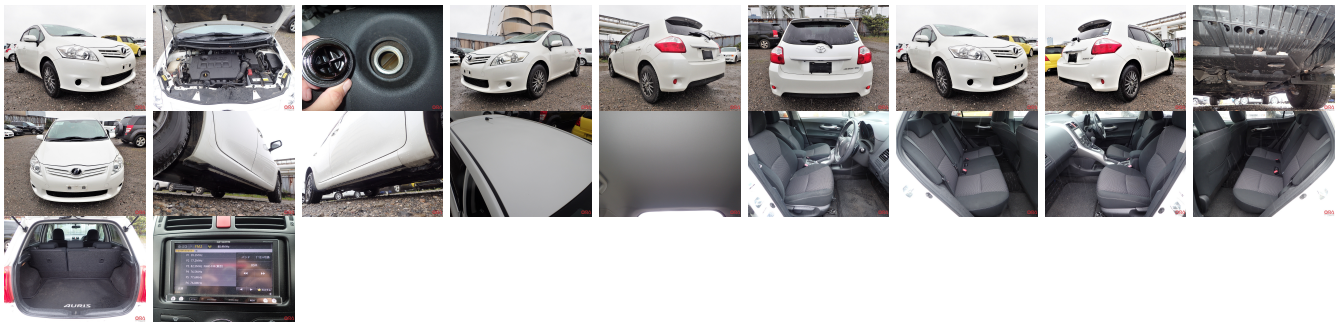

Vehicle Information

ORA 1223

TOYOTA

First Registration Year: 2011-06
Manufacture Year: 2011-06

Model: AURIS **Chassis No:** ZRE154-104**** **Transmission:** Automatic **Exterior:**
Grade: 4.5 **Engine:** **Mileage:** 36,000 **Interior:**
Fuel: Petrol **Seats:** 5 **Engine Capacity:** 1,800
Drive Train: 4WD **Color:** WHITE

Vehicle Options:

Pwr Steering	Pwr Wind	Pwr Mirrors	Center Lock
Air Cond	Reverse Camera	Pwr Slide Door	Easy Closer
Cruise Control	ABS	Air Bag	Fog Lamps
HID Head Lamps	LED Head Lamps	Spare Key	Remote Key
Push Start	Seat Heater	Pwr Seat	Leather Seat
Floor Mat	Sun Roof	Alloy Wheels	Grill Guard
Rear Wiper	Rear Spoiler	Stereo	Navi/TV
Car CD	Car MD	AUX	Spare Tire
Spare Tire Case	Puncture Repairing Kit	Tool	Jack
Operators Manual	Maint. Record		

\$3,700