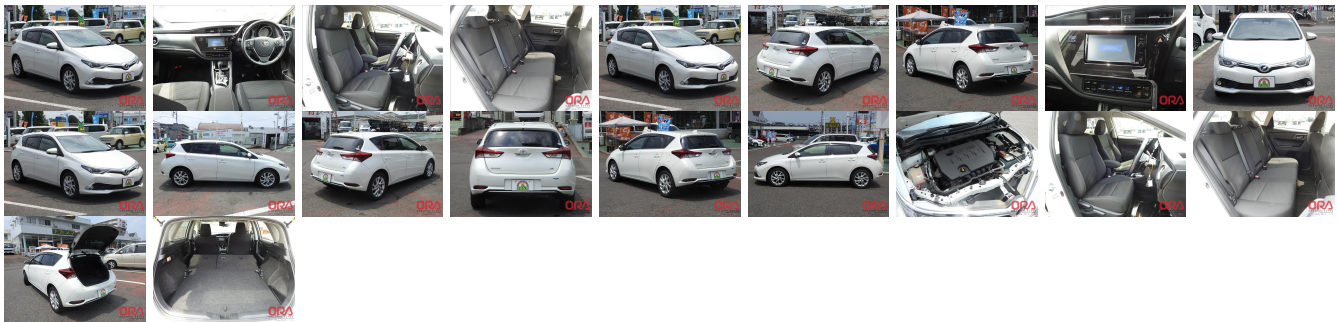

Vehicle Information

ORA 1240

TOYOTA

First Registration Year: 2015-06
Manufacture Year: 2015-06

Model: AURIS **Chassis No:** ZRE186-602**** **Transmission:** Automatic **Exterior:**
Grade: 4.5 **Engine:** **Mileage:** 17,925 **Interior:**
Fuel: Petrol **Seats:** 5 **Engine Capacity:** 1,800
Drive Train: 2WD **Color:** PEARL WHITE

Vehicle Options:

Pwr Steering	Pwr Wind	Pwr Mirrors	Center Lock
Air Cond	Reverse Camera	Pwr Slide Door	Easy Closer
Cruise Control	ABS	Air Bag	Fog Lamps
HID Head Lamps	LED Head Lamps	Spare Key	Remote Key
Push Start	Seat Heater	Pwr Seat	Leather Seat
Floor Mat	Sun Roof	Alloy Wheels	Grill Guard
Rear Wiper	Rear Spoiler	Stereo	Navi/TV
Car CD	Car MD	AUX	Spare Tire
Spare Tire Case	Puncture Repairing Kit	Tool	Jack
Operators Manual	Maint. Record		