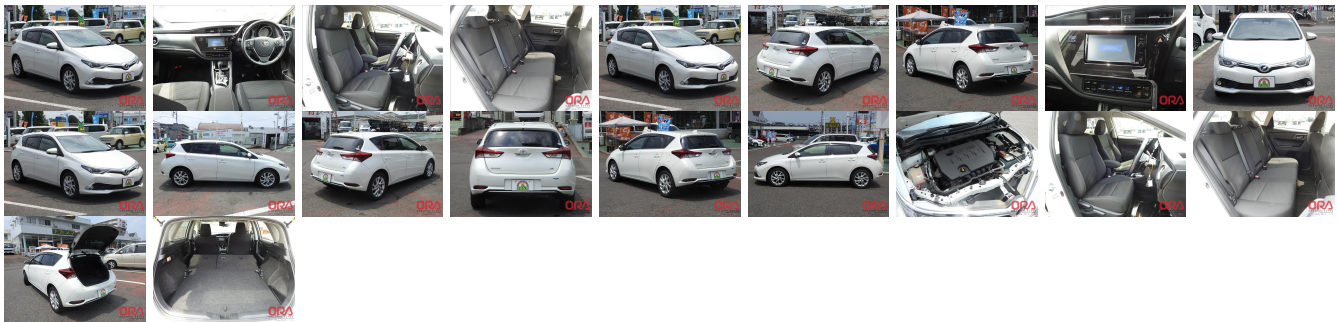

Vehicle Information

ORA 1240

TOYOTA

First Registration Year: 2015-06
 Manufacture Year: 2015-06

Model: AURIS **Chassis No:** ZRE186-602**** **Transmission:** Automatic **Exterior:**
Grade: 4.5 **Engine:** **Mileage:** 17,925 **Interior:**
Fuel: Petrol **Seats:** 5 **Engine Capacity:** 1,800
Drive Train: 2WD **Color:** PEARL WHITE

Vehicle Options:

Pwr Steering	Pwr Wind	Pwr Mirrors	Center Lock
Air Cond	Reverse Camera	Pwr Slide Door	Easy Closer
Cruise Control	ABS	Air Bag	Fog Lamps
HID Head Lamps	LED Head Lamps	Spare Key	Remote Key
Push Start	Seat Heater	Pwr Seat	Leather Seat
Floor Mat	Sun Roof	Alloy Wheels	Grill Guard
Rear Wiper	Rear Spoiler	Stereo	Navi/TV
Car CD	Car MD	AUX	Spare Tire
Spare Tire Case	Puncture Repairing Kit	Tool	Jack
Operators Manual	Maint. Record		