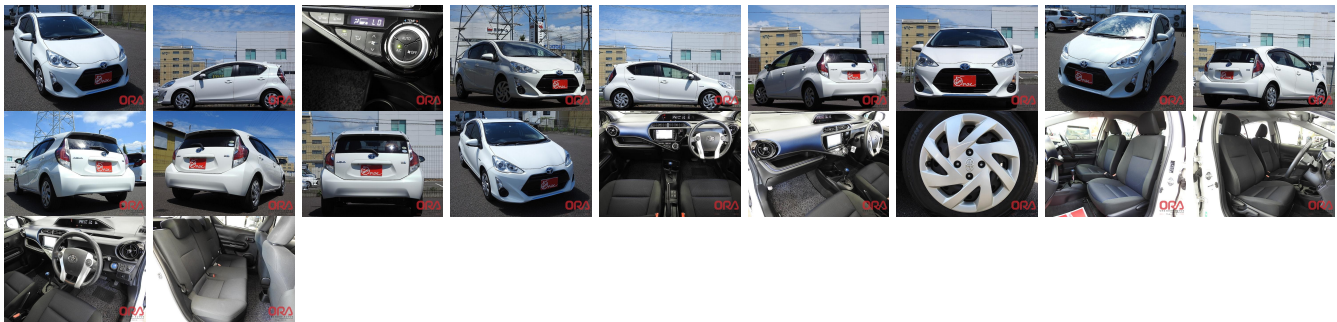

Vehicle Information

ORA 1009

TOYOTA First Registration Year: 2015-09
 Manufacture Year: 2015-09

Model: AQUA **Chassis No:** NHP10-651**** **Transmission:** Automatic **Exterior:**
Grade: 3.5 **Engine:** **Mileage:** 73,416 **Interior:**
Fuel: Hybrid **Seats:** 5 **Engine Capacity:** 1,500
Drive Train: **Color:** PEARL WHITE

Vehicle Options:

Pwr Steering	Pwr Wind	Pwr Mirrors	Center Lock
Air Cond	Reverse Camera	Pwr Slide Door	Easy Closer
Cruise Control	ABS	Air Bag	Fog Lamps
HID Head Lamps	LED Head Lamps	Spare Key	Remote Key
Push Start	Seat Heater	Pwr Seat	Leather Seat
Floor Mat	Sun Roof	Alloy Wheels	Grill Guard
Rear Wiper	Rear Spoiler	Stereo	Navi/TV
Car CD	Car MD	AUX	Spare Tire
Spare Tire Case	Puncture Repairing Kit	Tool	Jack
Operators Manual	Maint. Record		

\$2,800