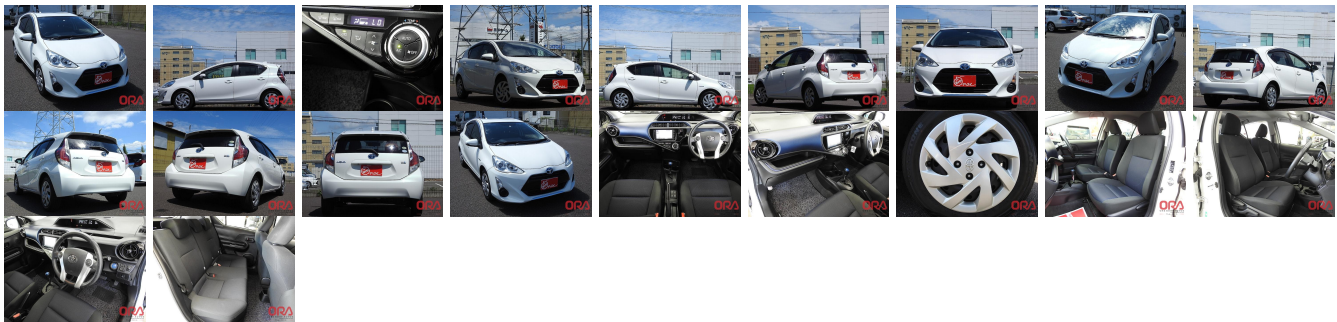

Vehicle Information

ORA 1009

TOYOTA

First Registration Year: 2015-09
Manufacture Year: 2015-09

Model: AQUA **Chassis No:** NHP10-651**** **Transmission:** Automatic **Exterior:**
Grade: 3.5 **Engine:** **Mileage:** 73,416 **Interior:**
Fuel: Hybrid **Seats:** 5 **Engine Capacity:** 1,500
Drive Train: **Color:** PEARL WHITE

Vehicle Options:

Pwr Steering	Pwr Wind	Pwr Mirrors	Center Lock
Air Cond	Reverse Camera	Pwr Slide Door	Easy Closer
Cruise Control	ABS	Air Bag	Fog Lamps
HID Head Lamps	LED Head Lamps	Spare Key	Remote Key
Push Start	Seat Heater	Pwr Seat	Leather Seat
Floor Mat	Sun Roof	Alloy Wheels	Grill Guard
Rear Wiper	Rear Spoiler	Stereo	Navi/TV
Car CD	Car MD	AUX	Spare Tire
Spare Tire Case	Puncture Repairing Kit	Tool	Jack
Operators Manual	Maint. Record		

\$2,800