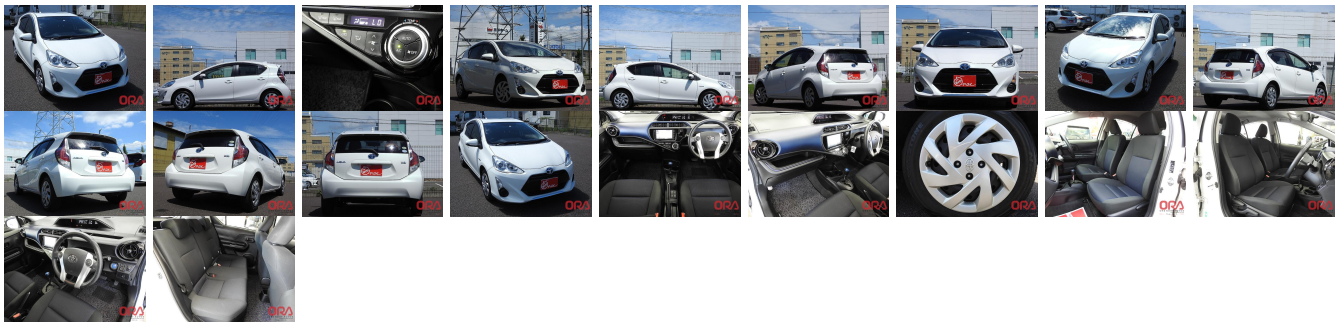

Vehicle Information

ORA 1009

TOYOTA

First Registration Year: 2015-09
 Manufacture Year: 2015-09

Model: AQUA **Chassis No:** NHP10-651**** **Transmission:** Automatic **Exterior:**
Grade: 3.5 **Engine:** **Mileage:** 73,416 **Interior:**
Fuel: Hybrid **Seats:** 5 **Engine Capacity:** 1,500
Drive Train: **Color:** PEARL WHITE

Vehicle Options:

Pwr Steering	Pwr Wind	Pwr Mirrors	Center Lock
Air Cond	Reverse Camera	Pwr Slide Door	Easy Closer
Cruise Control	ABS	Air Bag	Fog Lamps
HID Head Lamps	LED Head Lamps	Spare Key	Remote Key
Push Start	Seat Heater	Pwr Seat	Leather Seat
Floor Mat	Sun Roof	Alloy Wheels	Grill Guard
Rear Wiper	Rear Spoiler	Stereo	Navi/TV
Car CD	Car MD	AUX	Spare Tire
Spare Tire Case	Puncture Repairing Kit	Tool	Jack
Operators Manual	Maint. Record		

\$2,800