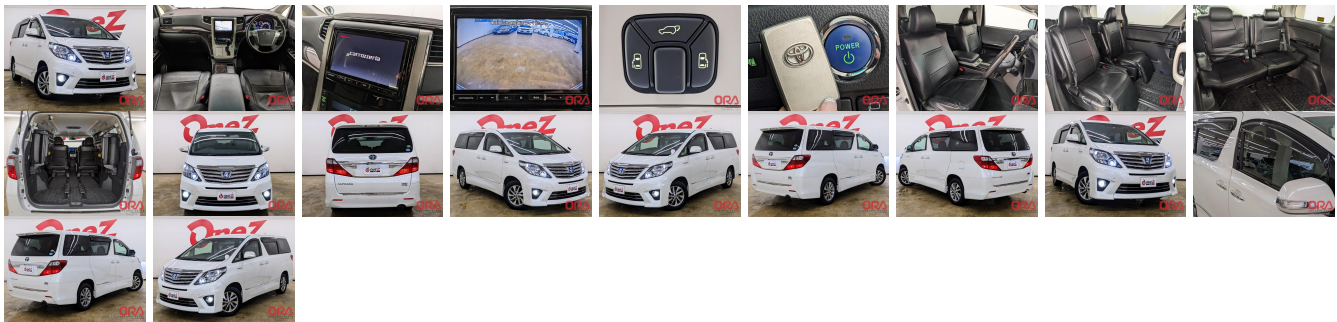

Vehicle Information

ORA 1209

TOYOTA

First Registration Year: 2013-04
 Manufacture Year: 2013-04

Model: ALPHARD HYBRID SR **Chassis No:** ATH20W-803**** **Transmission:** Automatic **Exterior:**
Grade: 4.5 **Engine:** **Mileage:** 64,435 **Interior:**
Fuel: Hybrid **Seats:** 7 **Engine Capacity:** 2,400
Drive Train: 4WD **Color:** PEARL WHITE

Vehicle Options:

Pwr Steering	Pwr Wind	Pwr Mirrors	Center Lock
Air Cond	Reverse Camera	Pwr Slide Door	Easy Closer
Cruise Control	ABS	Air Bag	Fog Lamps
HID Head Lamps	LED Head Lamps	Spare Key	Remote Key
Push Start	Seat Heater	Pwr Seat	Leather Seat
Floor Mat	Sun Roof	Alloy Wheels	Grill Guard
Rear Wiper	Rear Spoiler	Stereo	Navi/TV
Car CD	Car MD	AUX	Spare Tire
Spare Tire Case	Puncture Repairing Kit	Tool	Jack
Operators Manual	Maint. Record		

\$13,900