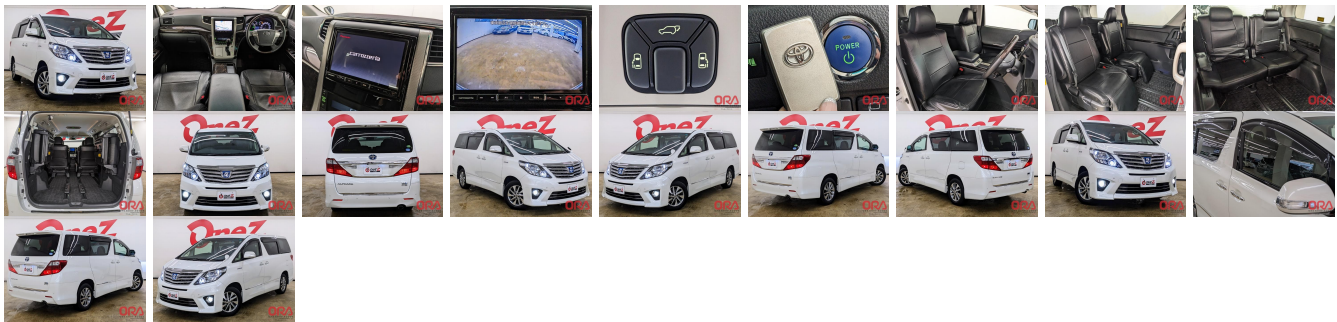

## Vehicle Information

ORA 1209

TOYOTA

First Registration Year: 2013-04  
 Manufacture Year: 2013-04

**Model:** ALPHARD HYBRID SR      **Chassis No:** ATH20W-803\*\*\*\*      **Transmission:** Automatic      **Exterior:**  
**Grade:** 4.5      **Engine:**      **Mileage:** 64,435      **Interior:**  
**Fuel:** Hybrid      **Seats:** 7      **Engine Capacity:** 2,400  
**Drive Train:** 4WD      **Color:** PEARL WHITE

## Vehicle Options:

Pwr Steering	Pwr Wind	Pwr Mirrors	Center Lock
Air Cond	Reverse Camera	Pwr Slide Door	Easy Closer
Cruise Control	ABS	Air Bag	Fog Lamps
HID Head Lamps	LED Head Lamps	Spare Key	Remote Key
Push Start	Seat Heater	Pwr Seat	Leather Seat
Floor Mat	Sun Roof	Alloy Wheels	Grill Guard
Rear Wiper	Rear Spoiler	Stereo	Navi/TV
Car CD	Car MD	AUX	Spare Tire
Spare Tire Case	Puncture Repairing Kit	Tool	Jack
Operators Manual	Maint. Record		

**\$13,900**