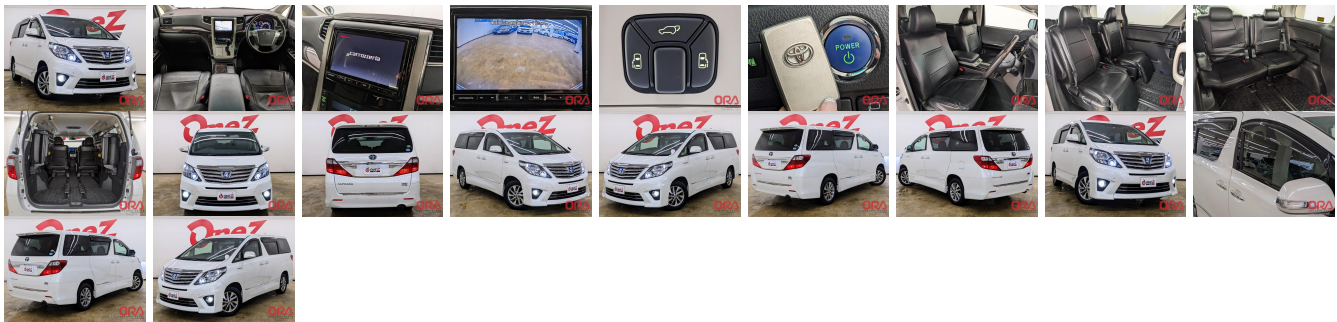

Vehicle Information

ORA 1209

TOYOTA

First Registration Year: 2013-04
Manufacture Year: 2013-04

Model: ALPHARD HYBRID SR **Chassis No:** ATH20W-803**** **Transmission:** Automatic **Exterior:**
Grade: 4.5 **Engine:** **Mileage:** 64,435 **Interior:**
Fuel: Hybrid **Seats:** 7 **Engine Capacity:** 2,400
Drive Train: 4WD **Color:** PEARL WHITE

Vehicle Options:

Pwr Steering	Pwr Wind	Pwr Mirrors	Center Lock
Air Cond	Reverse Camera	Pwr Slide Door	Easy Closer
Cruise Control	ABS	Air Bag	Fog Lamps
HID Head Lamps	LED Head Lamps	Spare Key	Remote Key
Push Start	Seat Heater	Pwr Seat	Leather Seat
Floor Mat	Sun Roof	Alloy Wheels	Grill Guard
Rear Wiper	Rear Spoiler	Stereo	Navi/TV
Car CD	Car MD	AUX	Spare Tire
Spare Tire Case	Puncture Repairing Kit	Tool	Jack
Operators Manual	Maint. Record		

\$13,900