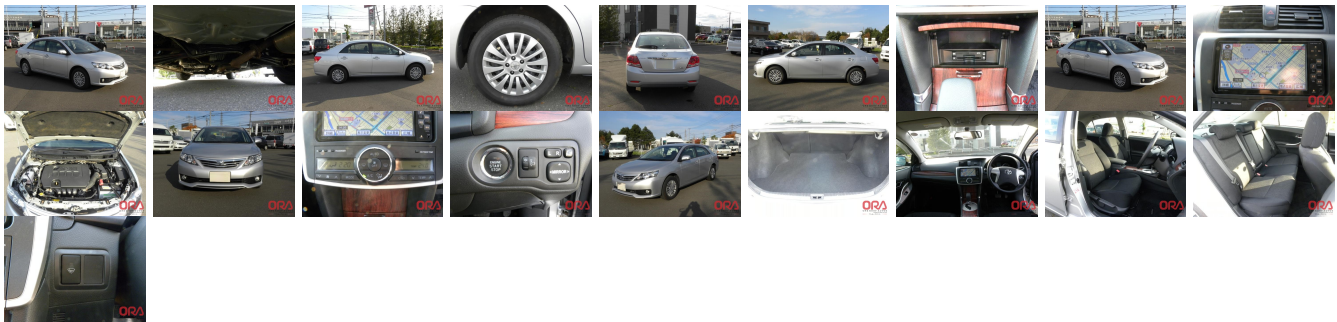

**Vehicle Information**

**ORA 1205**

TOYOTA

**First Registration Year:** 2011-02  
**Manufacture Year:** 2011-02

**Model:** ALLION      **Chassis No:** ZRT260-308\*\*\*\*      **Transmission:** Automatic      **Exterior:**  
**Grade:** 4.5      **Engine:**      **Mileage:** 75,556      **Interior:**  
**Fuel:** Petrol      **Seats:** 5      **Engine Capacity:** 1,800  
**Drive Train:** 2WD      **Color:** SILVER

**Vehicle Options:**

Pwr Steering	Pwr Wind	Pwr Mirrors	Center Lock
Air Cond	Reverse Camera	Pwr Slide Door	Easy Closer
Cruise Control	ABS	Air Bag	Fog Lamps
HID Head Lamps	LED Head Lamps	Spare Key	Remote Key
Push Start	Seat Heater	Pwr Seat	Leather Seat
Floor Mat	Sun Roof	Alloy Wheels	Grill Guard
Rear Wiper	Rear Spoiler	Stereo	Navi/TV
Car CD	Car MD	AUX	Spare Tire
Spare Tire Case	Puncture Repairing Kit	Tool	Jack
Operators Manual	Maint. Record		