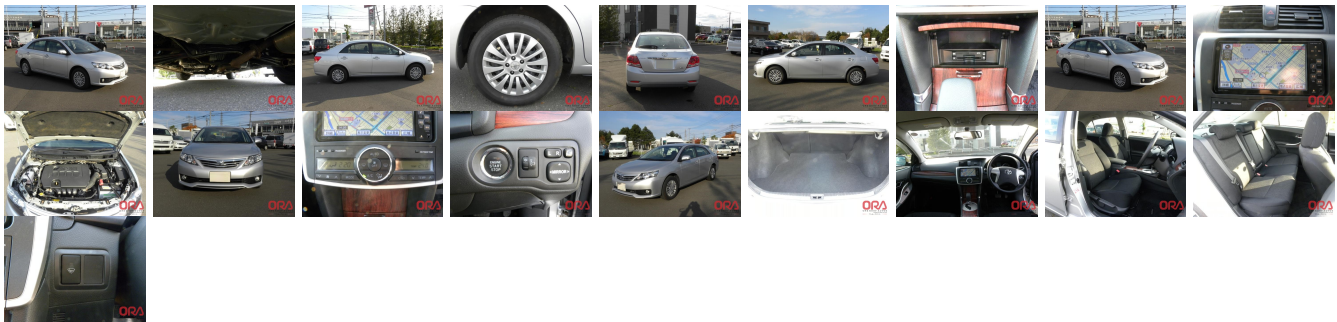

Vehicle Information

ORA 1205

TOYOTA

First Registration Year: 2011-02
Manufacture Year: 2011-02

Model: ALLION **Chassis No:** ZRT260-308**** **Transmission:** Automatic **Exterior:**
Grade: 4.5 **Engine:** **Mileage:** 75,556 **Interior:**
Fuel: Petrol **Seats:** 5 **Engine Capacity:** 1,800
Drive Train: 2WD **Color:** SILVER

Vehicle Options:

Pwr Steering	Pwr Wind	Pwr Mirrors	Center Lock
Air Cond	Reverse Camera	Pwr Slide Door	Easy Closer
Cruise Control	ABS	Air Bag	Fog Lamps
HID Head Lamps	LED Head Lamps	Spare Key	Remote Key
Push Start	Seat Heater	Pwr Seat	Leather Seat
Floor Mat	Sun Roof	Alloy Wheels	Grill Guard
Rear Wiper	Rear Spoiler	Stereo	Navi/TV
Car CD	Car MD	AUX	Spare Tire
Spare Tire Case	Puncture Repairing Kit	Tool	Jack
Operators Manual	Maint. Record		