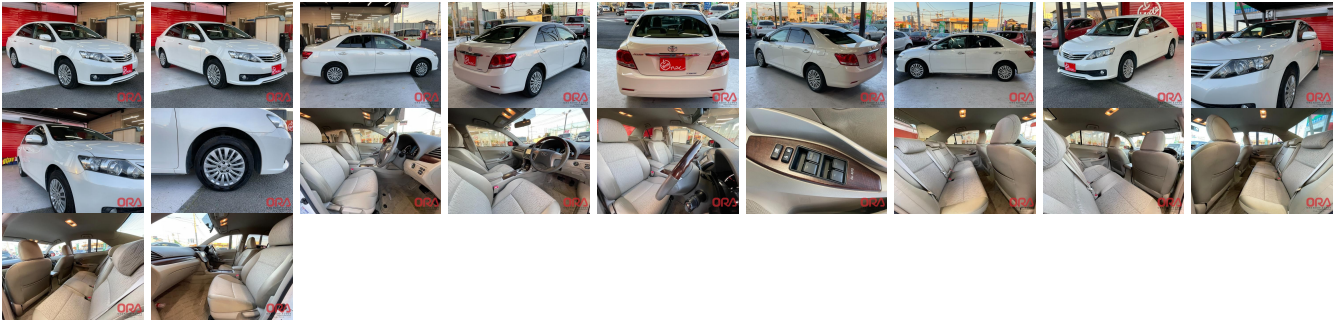

**Vehicle Information**

**ORA 1206**

TOYOTA

**First Registration Year:** 2011-08  
**Manufacture Year:** 2011-08

**Model:** ALLION      **Chassis No:** NZT260-312\*\*\*\*      **Transmission:** Automatic      **Exterior:**  
**Grade:** 4.5      **Engine:**      **Mileage:** 53,289      **Interior:**  
**Fuel:** Petrol      **Seats:** 5      **Engine Capacity:** 1,500  
**Drive Train:**      **Color:** PEARL

**Vehicle Options:**

Pwr Steering	Pwr Wind	Pwr Mirrors	Center Lock
Air Cond	Reverse Camera	Pwr Slide Door	Easy Closer
Cruise Control	ABS	Air Bag	Fog Lamps
HID Head Lamps	LED Head Lamps	Spare Key	Remote Key
Push Start	Seat Heater	Pwr Seat	Leather Seat
Floor Mat	Sun Roof	Alloy Wheels	Grill Guard
Rear Wiper	Rear Spoiler	Stereo	Navi/TV
Car CD	Car MD	AUX	Spare Tire
Spare Tire Case	Puncture Repairing Kit	Tool	Jack
Operators Manual	Maint. Record		