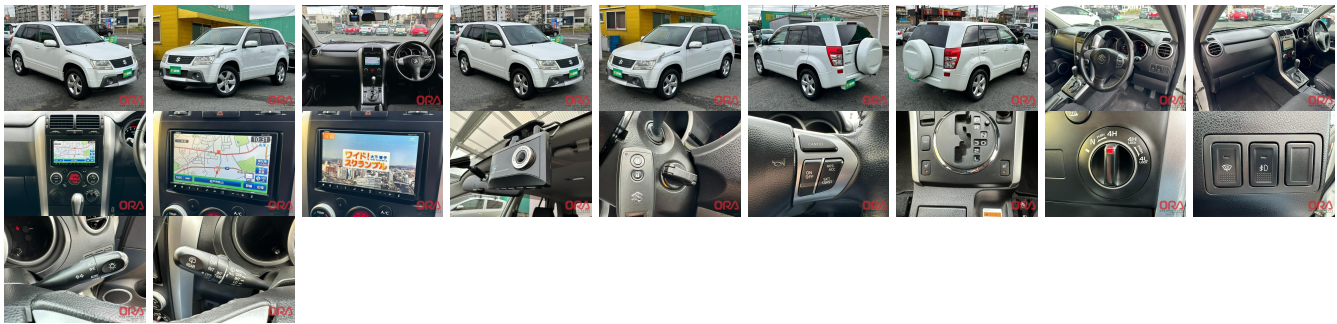

**Vehicle Information**

**ORA 1325**

SUZUKI

**First Registration Year:** 2010-10  
**Manufacture Year:** 2010-10

**Model:** ESCUDO XG      **Chassis No:** TDA4W-23\*\*\*\*      **Transmission:** Automatic      **Exterior:**  
**Grade:** 4.5      **Engine:**      **Mileage:** 74,561      **Interior:**  
**Fuel:** Petrol      **Seats:** 5      **Engine Capacity:** 2,400  
**Drive Train:** 4WD      **Color:** PEARL WHITE

**Vehicle Options:**

Pwr Steering	Pwr Wind	Pwr Mirrors	Center Lock
Air Cond	Reverse Camera	Pwr Slide Door	Easy Closer
Cruise Control	ABS	Air Bag	Fog Lamps
HID Head Lamps	LED Head Lamps	Spare Key	Remote Key
Push Start	Seat Heater	Pwr Seat	Leather Seat
Floor Mat	Sun Roof	Alloy Wheels	Grill Guard
Rear Wiper	Rear Spoiler	Stereo	Navi/TV
Car CD	Car MD	AUX	Spare Tire
Spare Tire Case	Puncture Repairing Kit	Tool	Jack
Operators Manual	Maint. Record		