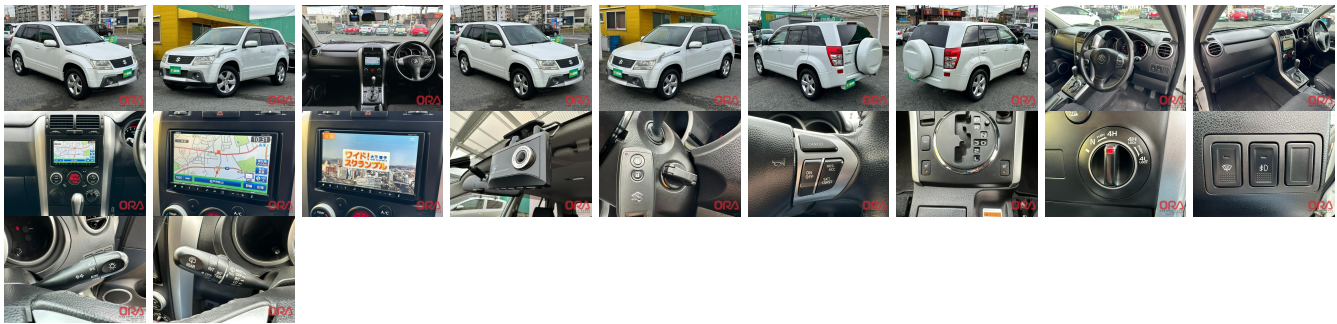

Vehicle Information

ORA 1325

SUZUKI

First Registration Year: 2010-10
Manufacture Year: 2010-10

Model: ESCUDO XG **Chassis No:** TDA4W-23**** **Transmission:** Automatic **Exterior:**
Grade: 4.5 **Engine:** **Mileage:** 74,561 **Interior:**
Fuel: Petrol **Seats:** 5 **Engine Capacity:** 2,400
Drive Train: 4WD **Color:** PEARL WHITE

Vehicle Options:

Pwr Steering	Pwr Wind	Pwr Mirrors	Center Lock
Air Cond	Reverse Camera	Pwr Slide Door	Easy Closer
Cruise Control	ABS	Air Bag	Fog Lamps
HID Head Lamps	LED Head Lamps	Spare Key	Remote Key
Push Start	Seat Heater	Pwr Seat	Leather Seat
Floor Mat	Sun Roof	Alloy Wheels	Grill Guard
Rear Wiper	Rear Spoiler	Stereo	Navi/TV
Car CD	Car MD	AUX	Spare Tire
Spare Tire Case	Puncture Repairing Kit	Tool	Jack
Operators Manual	Maint. Record		