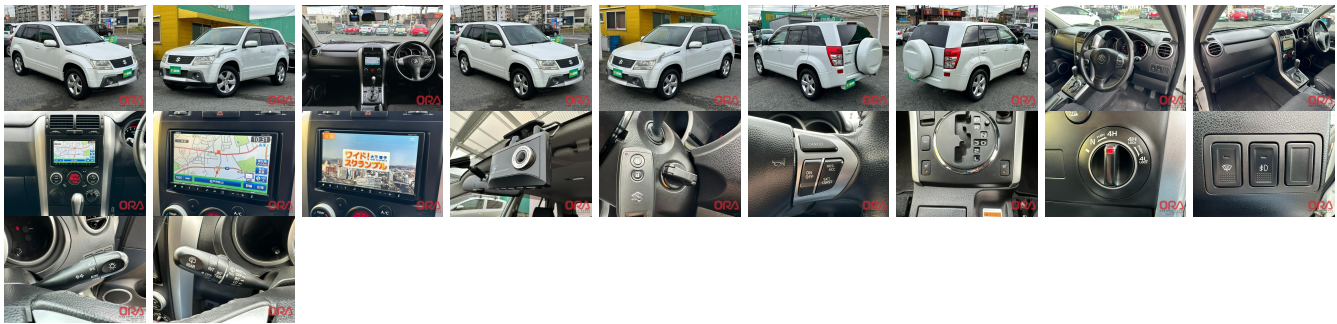

Vehicle Information

ORA 1325

SUZUKI

First Registration Year: 2010-10
 Manufacture Year: 2010-10

Model: ESCUDO XG **Chassis No:** TDA4W-23**** **Transmission:** Automatic **Exterior:**
Grade: 4.5 **Engine:** **Mileage:** 74,561 **Interior:**
Fuel: Petrol **Seats:** 5 **Engine Capacity:** 2,400
Drive Train: 4WD **Color:** PEARL WHITE

Vehicle Options:

Pwr Steering	Pwr Wind	Pwr Mirrors	Center Lock
Air Cond	Reverse Camera	Pwr Slide Door	Easy Closer
Cruise Control	ABS	Air Bag	Fog Lamps
HID Head Lamps	LED Head Lamps	Spare Key	Remote Key
Push Start	Seat Heater	Pwr Seat	Leather Seat
Floor Mat	Sun Roof	Alloy Wheels	Grill Guard
Rear Wiper	Rear Spoiler	Stereo	Navi/TV
Car CD	Car MD	AUX	Spare Tire
Spare Tire Case	Puncture Repairing Kit	Tool	Jack
Operators Manual	Maint. Record		