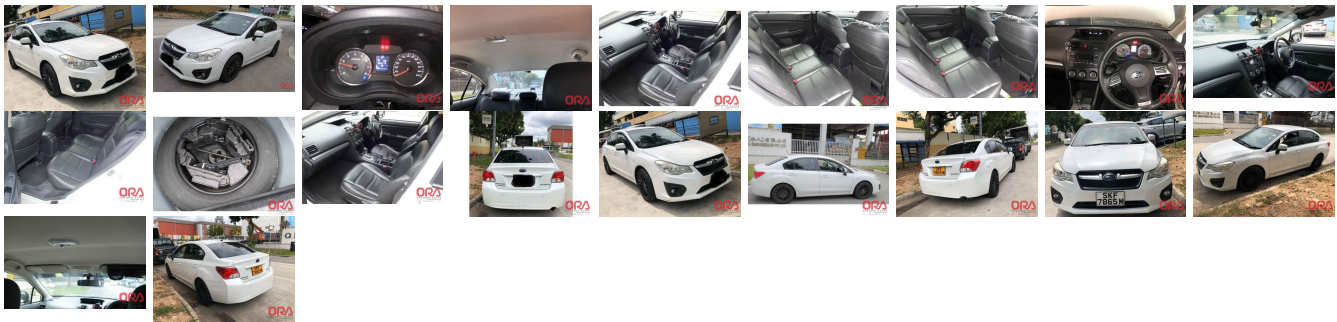

Vehicle Information

ORA 1720

SUBARU

First Registration Year: 2012-06
 Manufacture Year: 2012-06

Model: IMPREZA **Chassis No:** JF1GJ3KC5CG***T*** **Transmission:** Automatic **Exterior:**
Grade: 4.5 **Engine:** **Mileage:** 86,500 **Interior:**
Fuel: Petrol **Seats:** 5 **Engine Capacity:** 1,600
Drive Train: 4WD **Color:** WHITE

Vehicle Options:

Pwr Steering	Pwr Wind	Pwr Mirrors	Center Lock
Air Cond	Reverse Camera	Pwr Slide Door	Easy Closer
Cruise Control	ABS	Air Bag	Fog Lamps
HID Head Lamps	LED Head Lamps	Spare Key	Remote Key
Push Start	Seat Heater	Pwr Seat	Leather Seat
Floor Mat	Sun Roof	Alloy Wheels	Grill Guard
Rear Wiper	Rear Spoiler	Stereo	Navi/TV
Car CD	Car MD	AUX	Spare Tire
Spare Tire Case	Puncture Repairing Kit	Tool	Jack
Operators Manual	Maint. Record		