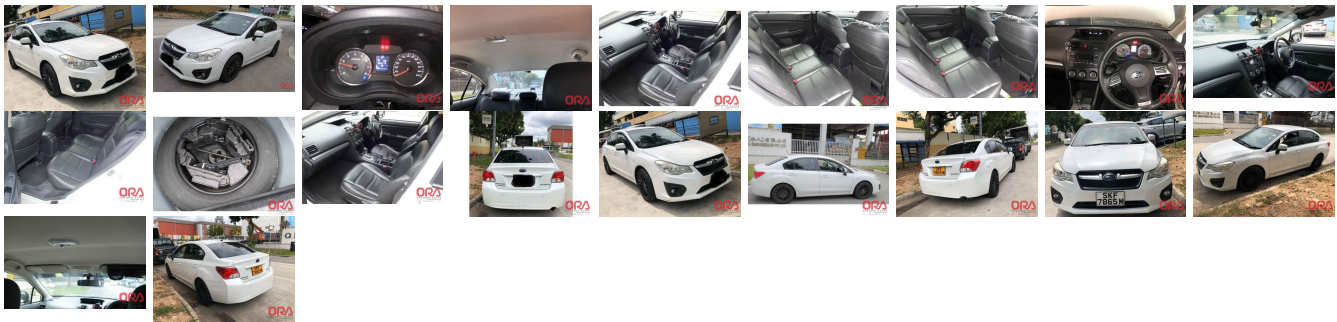

Vehicle Information

ORA 1720

SUBARU

First Registration Year: 2012-06
Manufacture Year: 2012-06

Model: IMPREZA **Chassis No:** JF1GJ3KC5CG***T*** **Transmission:** Automatic **Exterior:**
Grade: 4.5 **Engine:** **Mileage:** 86,500 **Interior:**
Fuel: Petrol **Seats:** 5 **Engine Capacity:** 1,600
Drive Train: 4WD **Color:** WHITE

Vehicle Options:

Pwr Steering	Pwr Wind	Pwr Mirrors	Center Lock
Air Cond	Reverse Camera	Pwr Slide Door	Easy Closer
Cruise Control	ABS	Air Bag	Fog Lamps
HID Head Lamps	LED Head Lamps	Spare Key	Remote Key
Push Start	Seat Heater	Pwr Seat	Leather Seat
Floor Mat	Sun Roof	Alloy Wheels	Grill Guard
Rear Wiper	Rear Spoiler	Stereo	Navi/TV
Car CD	Car MD	AUX	Spare Tire
Spare Tire Case	Puncture Repairing Kit	Tool	Jack
Operators Manual	Maint. Record		