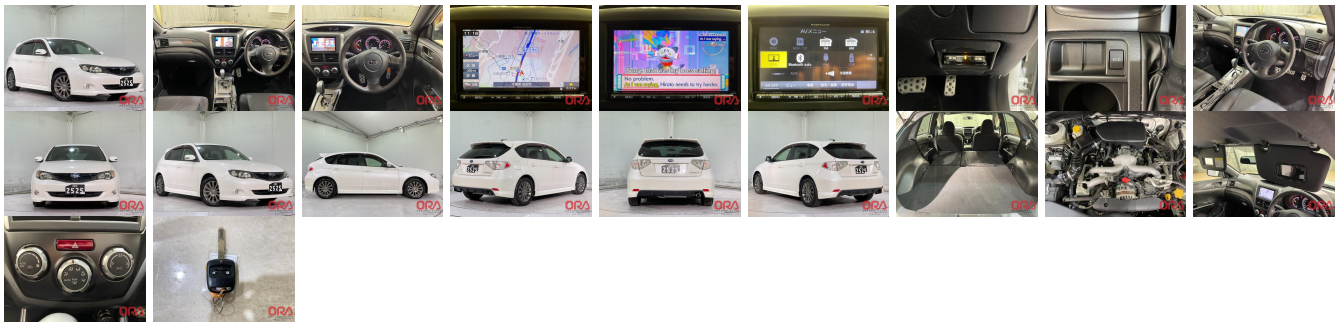

Vehicle Information

ORA 1296

SUBARU

First Registration Year: 2011-08
Manufacture Year: 2011-08

Model: IMPREZA 1.5I-S LIMITED
Grade: 4.5
Fuel: Petrol
Drive Train: 2WD

Chassis No: GH2-07****
Engine:
Seats: 5

Transmission: Automatic
Mileage: 54,000
Engine Capacity: 1,500
Color: WHITE M

Exterior:
Interior:

Vehicle Options:

Pwr Steering	Pwr Wind	Pwr Mirrors	Center Lock
Air Cond	Reverse Camera	Pwr Slide Door	Easy Closer
Cruise Control	ABS	Air Bag	Fog Lamps
HID Head Lamps	LED Head Lamps	Spare Key	Remote Key
Push Start	Seat Heater	Pwr Seat	Leather Seat
Floor Mat	Sun Roof	Alloy Wheels	Grill Guard
Rear Wiper	Rear Spoiler	Stereo	Navi/TV
Car CD	Car MD	AUX	Spare Tire
Spare Tire Case	Puncture Repairing Kit	Tool	Jack
Operators Manual	Maint. Record		