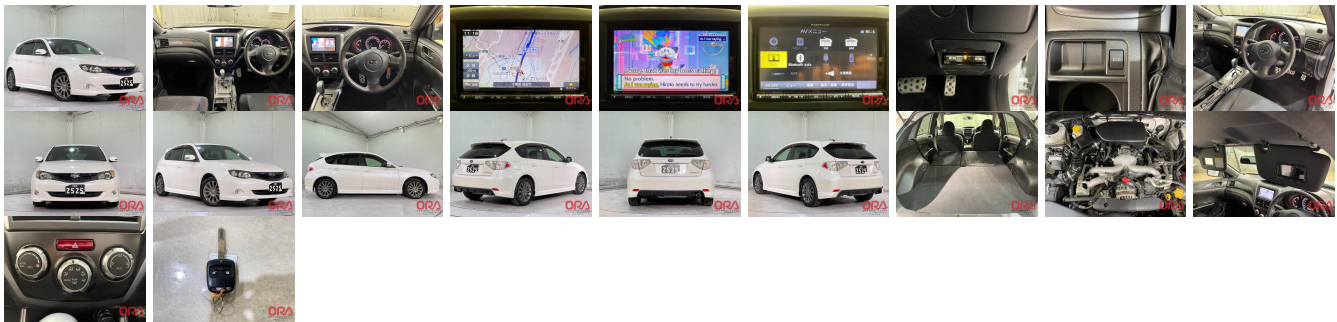

Vehicle Information

ORA 1296

SUBARU

First Registration Year: 2011-08
Manufacture Year: 2011-08

Model: IMPREZA 1.5I-S LIMITED
Chassis No: GH2-07****
Transmission: Automatic
Exterior:
Grade: 4.5
Engine:
Mileage: 54,000
Interior:
Fuel: Petrol
Seats: 5
Engine Capacity: 1,500
Drive Train: 2WD
Color: WHITE M

Vehicle Options:

Pwr Steering	Pwr Wind	Pwr Mirrors	Center Lock
Air Cond	Reverse Camera	Pwr Slide Door	Easy Closer
Cruise Control	ABS	Air Bag	Fog Lamps
HID Head Lamps	LED Head Lamps	Spare Key	Remote Key
Push Start	Seat Heater	Pwr Seat	Leather Seat
Floor Mat	Sun Roof	Alloy Wheels	Grill Guard
Rear Wiper	Rear Spoiler	Stereo	Navi/TV
Car CD	Car MD	AUX	Spare Tire
Spare Tire Case	Puncture Repairing Kit	Tool	Jack
Operators Manual	Maint. Record		