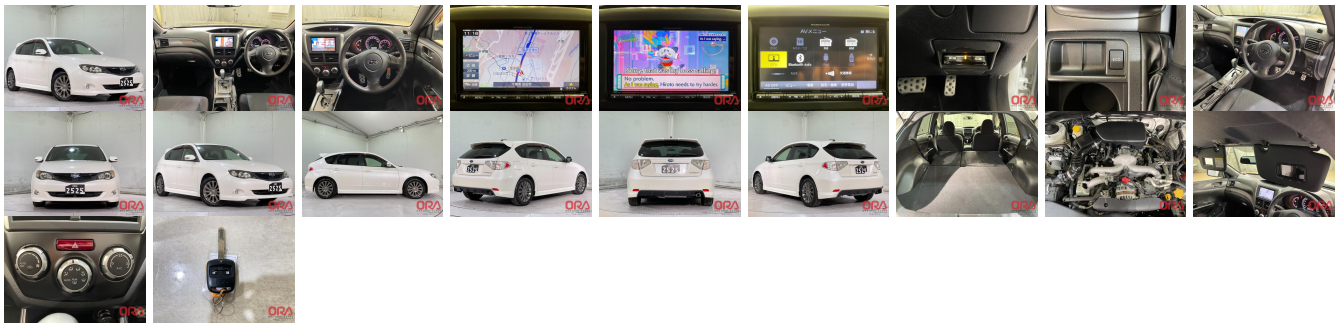

Vehicle Information

ORA 1296

SUBARU

First Registration Year: 2011-08
Manufacture Year: 2011-08

Model: IMPREZA 1.5I-S LIMITED
Chassis No: GH2-07****
Transmission: Automatic
Exterior:
Grade: 4.5
Engine:
Mileage: 54,000
Interior:
Fuel: Petrol
Seats: 5
Engine Capacity: 1,500
Drive Train: 2WD
Color: WHITE M

Vehicle Options:

Pwr Steering	Pwr Wind	Pwr Mirrors	Center Lock
Air Cond	Reverse Camera	Pwr Slide Door	Easy Closer
Cruise Control	ABS	Air Bag	Fog Lamps
HID Head Lamps	LED Head Lamps	Spare Key	Remote Key
Push Start	Seat Heater	Pwr Seat	Leather Seat
Floor Mat	Sun Roof	Alloy Wheels	Grill Guard
Rear Wiper	Rear Spoiler	Stereo	Navi/TV
Car CD	Car MD	AUX	Spare Tire
Spare Tire Case	Puncture Repairing Kit	Tool	Jack
Operators Manual	Maint. Record		