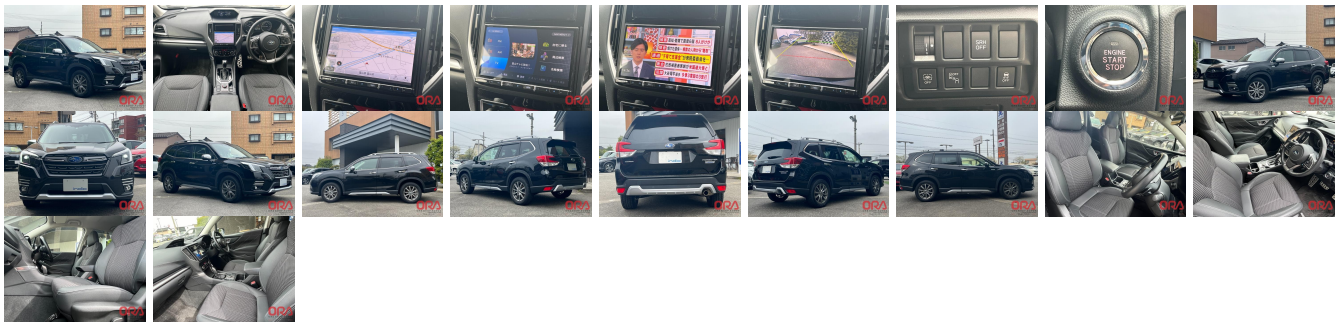

**Vehicle Information**

**ORA 1822**

SUBARU

**First Registration Year:** 2022-03  
**Manufacture Year:** 2022-03

**Model:** FORESTER      **Chassis No:** SKE-10\*\*\*\*      **Transmission:** Automatic      **Exterior:**  
**Grade:** 4      **Engine:**      **Mileage:** 52,711      **Interior:**  
**Fuel:** Hybrid      **Seats:** 5      **Engine Capacity:** 2,000  
**Drive Train:** 4WD      **Color:** BLACK M

**Vehicle Options:**

Pwr Steering	Pwr Wind	Pwr Mirrors	Center Lock
Air Cond	Reverse Camera	Pwr Slide Door	Easy Closer
Cruise Control	ABS	Air Bag	Fog Lamps
HID Head Lamps	LED Head Lamps	Spare Key	Remote Key
Push Start	Seat Heater	Pwr Seat	Leather Seat
Floor Mat	Sun Roof	Alloy Wheels	Grill Guard
Rear Wiper	Rear Spoiler	Stereo	Navi/TV
Car CD	Car MD	AUX	Spare Tire
Spare Tire Case	Puncture Repairing Kit	Tool	Jack
Operators Manual	Maint. Record		