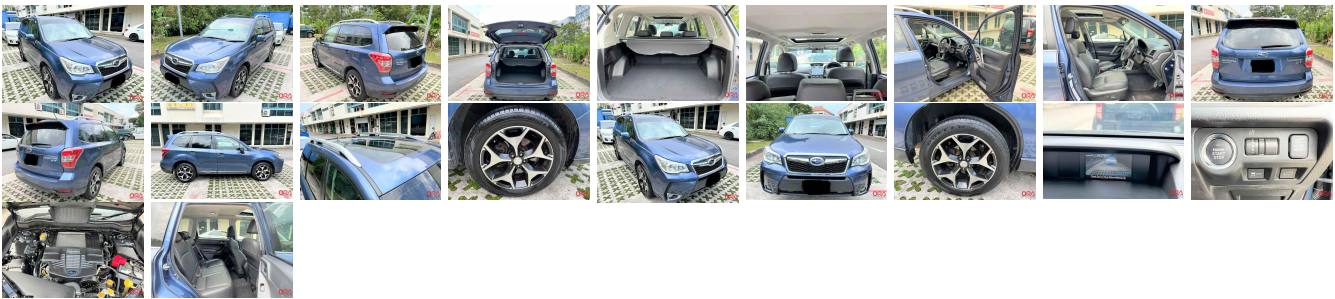

Vehicle Information

ORA 1716

SUBARU

First Registration Year: 2013-08
Manufacture Year: 2013-08

Model: FORESTER **Chassis No:** JF1SJGK85DG*****Transmission:** Automatic **Exterior:**
Grade: 4.5 **Engine:** **Mileage:** 57,000 **Interior:**
Fuel: Petrol **Seats:** 5 **Engine Capacity:** 2,000
Drive Train: 4WD **Color:** BLUE

Vehicle Options:

Pwr Steering	Pwr Wind	Pwr Mirrors	Center Lock
Air Cond	Reverse Camera	Pwr Slide Door	Easy Closer
Cruise Control	ABS	Air Bag	Fog Lamps
HID Head Lamps	LED Head Lamps	Spare Key	Remote Key
Push Start	Seat Heater	Pwr Seat	Leather Seat
Floor Mat	Sun Roof	Alloy Wheels	Grill Guard
Rear Wiper	Rear Spoiler	Stereo	Navi/TV
Car CD	Car MD	AUX	Spare Tire
Spare Tire Case	Puncture Repairing Kit	Tool	Jack
Operators Manual	Maint. Record		