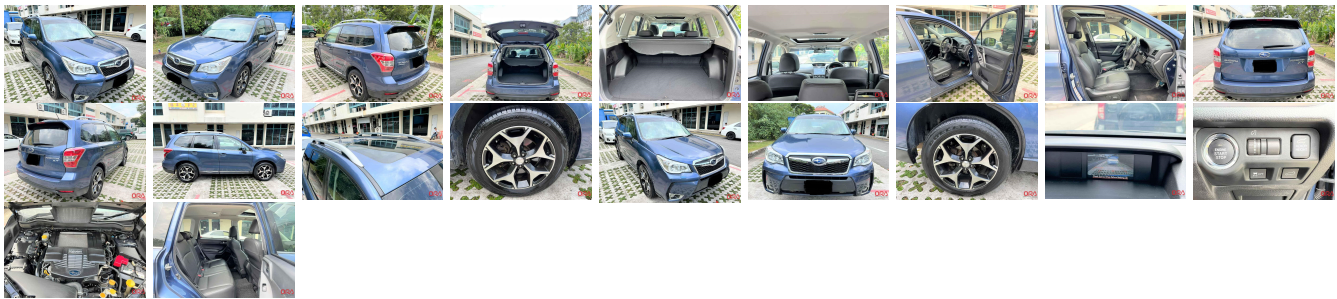

Vehicle Information

ORA 1716

SUBARU

First Registration Year: 2013-08
 Manufacture Year: 2013-08

Model: FORESTER **Chassis No:** JF1SJGK85DG*****Transmission:** Automatic **Exterior:**
Grade: 4.5 **Engine:** **Mileage:** 57,000 **Interior:**
Fuel: Petrol **Seats:** 5 **Engine Capacity:** 2,000
Drive Train: 4WD **Color:** BLUE

Vehicle Options:

Pwr Steering	Pwr Wind	Pwr Mirrors	Center Lock
Air Cond	Reverse Camera	Pwr Slide Door	Easy Closer
Cruise Control	ABS	Air Bag	Fog Lamps
HID Head Lamps	LED Head Lamps	Spare Key	Remote Key
Push Start	Seat Heater	Pwr Seat	Leather Seat
Floor Mat	Sun Roof	Alloy Wheels	Grill Guard
Rear Wiper	Rear Spoiler	Stereo	Navi/TV
Car CD	Car MD	AUX	Spare Tire
Spare Tire Case	Puncture Repairing Kit	Tool	Jack
Operators Manual	Maint. Record		