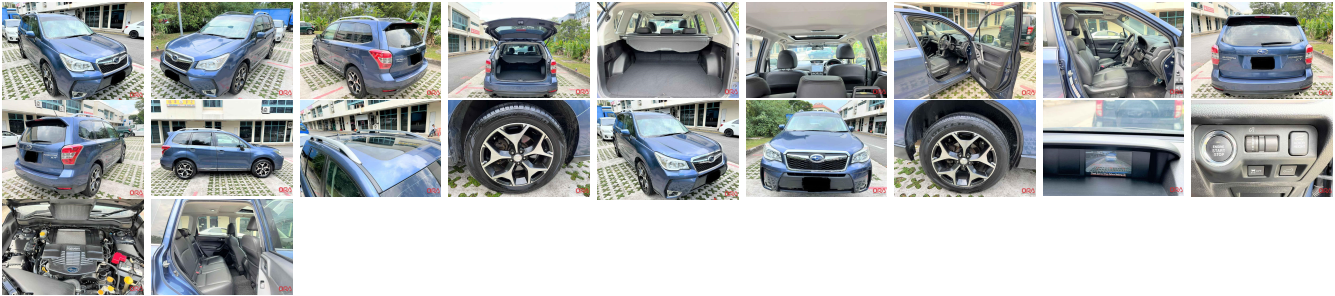

Vehicle Information

ORA 1716

SUBARU

First Registration Year: 2013-08
 Manufacture Year: 2013-08

Model: FORESTER **Chassis No:** JF1SJGK85DG*****Transmission:** Automatic **Exterior:**
Grade: 4.5 **Engine:** **Mileage:** 57,000 **Interior:**
Fuel: Petrol **Seats:** 5 **Engine Capacity:** 2,000
Drive Train: 4WD **Color:** BLUE

Vehicle Options:

Pwr Steering	Pwr Wind	Pwr Mirrors	Center Lock
Air Cond	Reverse Camera	Pwr Slide Door	Easy Closer
Cruise Control	ABS	Air Bag	Fog Lamps
HID Head Lamps	LED Head Lamps	Spare Key	Remote Key
Push Start	Seat Heater	Pwr Seat	Leather Seat
Floor Mat	Sun Roof	Alloy Wheels	Grill Guard
Rear Wiper	Rear Spoiler	Stereo	Navi/TV
Car CD	Car MD	AUX	Spare Tire
Spare Tire Case	Puncture Repairing Kit	Tool	Jack
Operators Manual	Maint. Record		