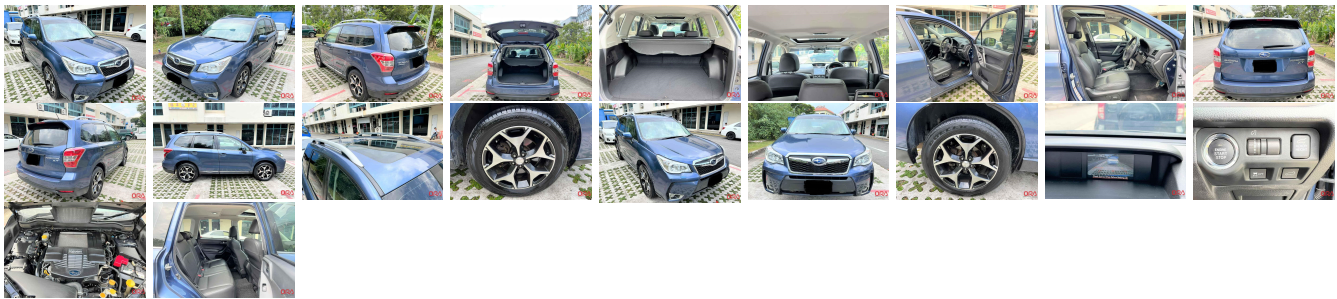

**Vehicle Information**

**ORA 1716**

SUBARU

**First Registration Year:** 2013-08  
**Manufacture Year:** 2013-08

**Model:** FORESTER      **Chassis No:** JF1SJGK85DG\*\*\***Transmission:** Automatic      **Exterior:**  
**Grade:** 4.5      **Engine:**      **Mileage:** 57,000      **Interior:**  
**Fuel:** Petrol      **Seats:** 5      **Engine Capacity:** 2,000  
**Drive Train:** 4WD      **Color:** BLUE

**Vehicle Options:**

Pwr Steering	Pwr Wind	Pwr Mirrors	Center Lock
Air Cond	Reverse Camera	Pwr Slide Door	Easy Closer
Cruise Control	ABS	Air Bag	Fog Lamps
HID Head Lamps	LED Head Lamps	Spare Key	Remote Key
Push Start	Seat Heater	Pwr Seat	Leather Seat
Floor Mat	Sun Roof	Alloy Wheels	Grill Guard
Rear Wiper	Rear Spoiler	Stereo	Navi/TV
Car CD	Car MD	AUX	Spare Tire
Spare Tire Case	Puncture Repairing Kit	Tool	Jack
Operators Manual	Maint. Record		