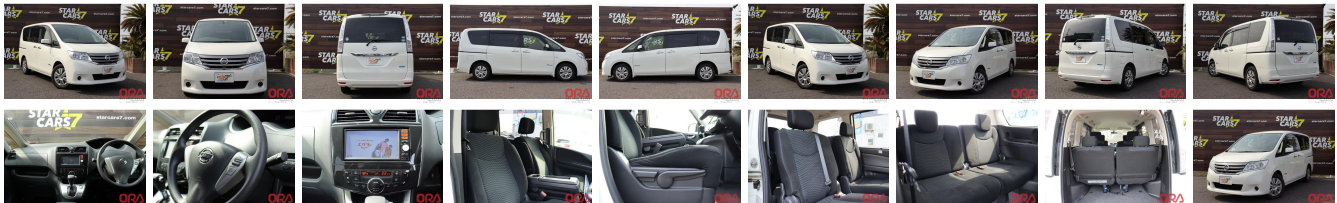

Vehicle Information

ORA 1101

NISSAN

First Registration Year: 2013-04
 Manufacture Year: 2013-04

Model: SERENA 20X S-HYBRID **Chassis No:** HC26-09**** **Transmission:** Automatic **Exterior:**
Grade: 4.5 **Engine:** **Mileage:** 81,000 **Interior:**
Fuel: Hybrid **Seats:** 7 **Engine Capacity:** 2,000
Drive Train: **Color:** PEARL

Vehicle Options:

Pwr Steering	Pwr Wind	Pwr Mirrors	Center Lock
Air Cond	Reverse Camera	Pwr Slide Door	Easy Closer
Cruise Control	ABS	Air Bag	Fog Lamps
HID Head Lamps	LED Head Lamps	Spare Key	Remote Key
Push Start	Seat Heater	Pwr Seat	Leather Seat
Floor Mat	Sun Roof	Alloy Wheels	Grill Guard
Rear Wiper	Rear Spoiler	Stereo	Navi/TV
Car CD	Car MD	AUX	Spare Tire
Spare Tire Case	Puncture Repairing Kit	Tool	Jack
Operators Manual	Maint. Record		

\$4,500