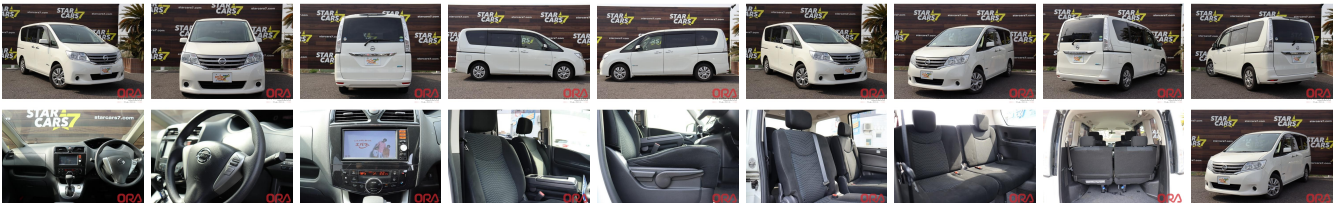

Vehicle Information

ORA 1101

NISSAN

First Registration Year: 2013-04
Manufacture Year: 2013-04

Model: SERENA 20X S-HYBRID **Chassis No:** HC26-09**** **Transmission:** Automatic **Exterior:**
Grade: 4.5 **Engine:** **Mileage:** 81,000 **Interior:**
Fuel: Hybrid **Seats:** 7 **Engine Capacity:** 2,000
Drive Train: **Color:** PEARL

Vehicle Options:

Pwr Steering	Pwr Wind	Pwr Mirrors	Center Lock
Air Cond	Reverse Camera	Pwr Slide Door	Easy Closer
Cruise Control	ABS	Air Bag	Fog Lamps
HID Head Lamps	LED Head Lamps	Spare Key	Remote Key
Push Start	Seat Heater	Pwr Seat	Leather Seat
Floor Mat	Sun Roof	Alloy Wheels	Grill Guard
Rear Wiper	Rear Spoiler	Stereo	Navi/TV
Car CD	Car MD	AUX	Spare Tire
Spare Tire Case	Puncture Repairing Kit	Tool	Jack
Operators Manual	Maint. Record		

\$4,500