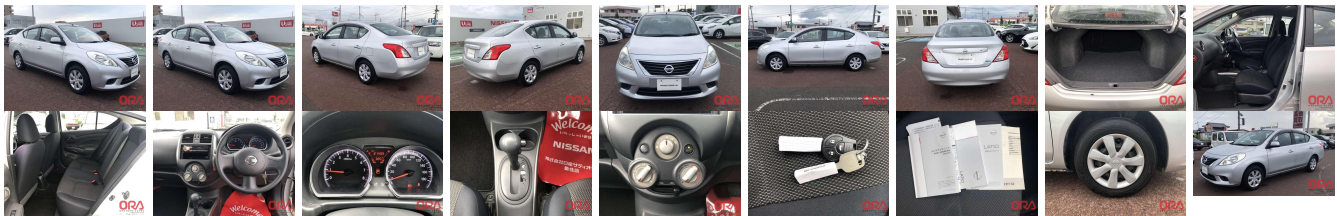

Vehicle Information

ORA 1121

NISSAN

First Registration Year: 2012-07
Manufacture Year: 2012-07

Model: LATIO **Chassis No:** N17-02**** **Transmission:** Automatic **Exterior:**
Grade: 4.5 **Engine:** **Mileage:** 21,000 **Interior:**
Fuel: Petrol **Seats:** 5 **Engine Capacity:** 1,200
Drive Train: **Color:** SILVER

Vehicle Options:

Pwr Steering	Pwr Wind	Pwr Mirrors	Center Lock
Air Cond	Reverse Camera	Pwr Slide Door	Easy Closer
Cruise Control	ABS	Air Bag	Fog Lamps
HID Head Lamps	LED Head Lamps	Spare Key	Remote Key
Push Start	Seat Heater	Pwr Seat	Leather Seat
Floor Mat	Sun Roof	Alloy Wheels	Grill Guard
Rear Wiper	Rear Spoiler	Stereo	Navi/TV
Car CD	Car MD	AUX	Spare Tire
Spare Tire Case	Puncture Repairing Kit	Tool	Jack
Operators Manual	Maint. Record		