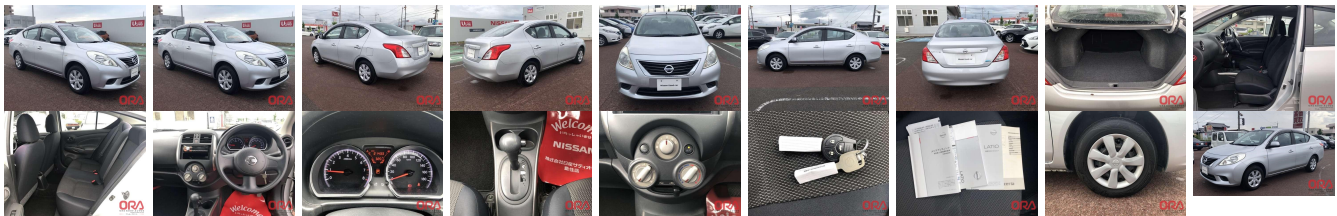

Vehicle Information

ORA 1121

NISSAN

First Registration Year: 2012-07
Manufacture Year: 2012-07

| | | | | | | | |
|---------------------|--------|--------------------|------------|-------------------------|-----------|------------------|--|
| Model: | LATIO | Chassis No: | N17-02**** | Transmission: | Automatic | Exterior: | |
| Grade: | 4.5 | Engine: | | Mileage: | 21,000 | Interior: | |
| Fuel: | Petrol | Seats: | 5 | Engine Capacity: | 1,200 | | |
| Drive Train: | | | | Color: | SILVER | | |

Vehicle Options:

| | | | |
|------------------|------------------------|----------------|--------------|
| Pwr Steering | Pwr Wind | Pwr Mirrors | Center Lock |
| Air Cond | Reverse Camera | Pwr Slide Door | Easy Closer |
| Cruise Control | ABS | Air Bag | Fog Lamps |
| HID Head Lamps | LED Head Lamps | Spare Key | Remote Key |
| Push Start | Seat Heater | Pwr Seat | Leather Seat |
| Floor Mat | Sun Roof | Alloy Wheels | Grill Guard |
| Rear Wiper | Rear Spoiler | Stereo | Navi/TV |
| Car CD | Car MD | AUX | Spare Tire |
| Spare Tire Case | Puncture Repairing Kit | Tool | Jack |
| Operators Manual | Maint. Record | | |