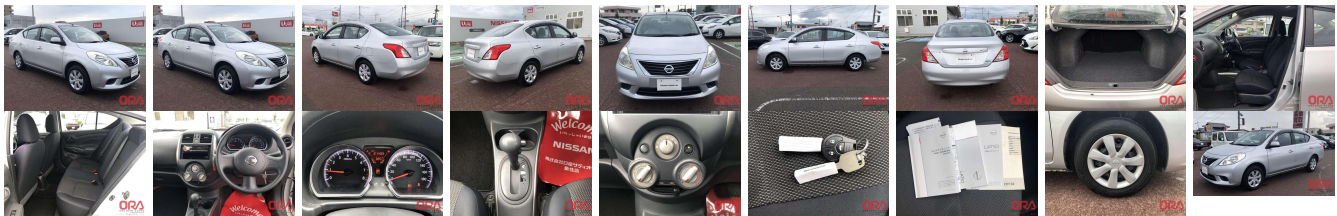

## Vehicle Information

ORA 1121

NISSAN

**First Registration Year:** 2012-07  
**Manufacture Year:** 2012-07

**Model:** LATIO      **Chassis No:** N17-02\*\*\*\*      **Transmission:** Automatic      **Exterior:**  
**Grade:** 4.5      **Engine:**      **Mileage:** 21,000      **Interior:**  
**Fuel:** Petrol      **Seats:** 5      **Engine Capacity:** 1,200  
**Drive Train:**      **Color:** SILVER

## Vehicle Options:

Pwr Steering	Pwr Wind	Pwr Mirrors	Center Lock
Air Cond	Reverse Camera	Pwr Slide Door	Easy Closer
Cruise Control	ABS	Air Bag	Fog Lamps
HID Head Lamps	LED Head Lamps	Spare Key	Remote Key
Push Start	Seat Heater	Pwr Seat	Leather Seat
Floor Mat	Sun Roof	Alloy Wheels	Grill Guard
Rear Wiper	Rear Spoiler	Stereo	Navi/TV
Car CD	Car MD	AUX	Spare Tire
Spare Tire Case	Puncture Repairing Kit	Tool	Jack
Operators Manual	Maint. Record		

**\$2,500**