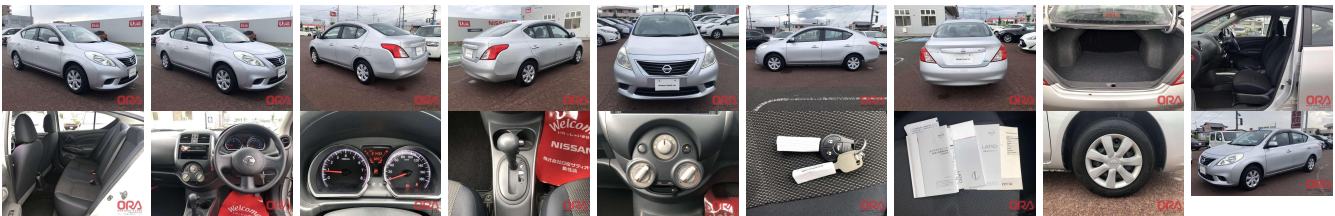

Vehicle Information

ORA 1121

NISSAN

First Registration Year: 2012-07
Manufacture Year: 2012-07

Model: LATIO **Chassis No:** N17-02**** **Transmission:** Automatic **Exterior:**
Grade: 4.5 **Engine:** **Mileage:** 21,000 **Interior:**
Fuel: Petrol **Seats:** 5 **Engine Capacity:** 1,200
Drive Train: **Color:** SILVER

Vehicle Options:

Pwr Steering	Pwr Wind	Pwr Mirrors	Center Lock
Air Cond	Reverse Camera	Pwr Slide Door	Easy Closer
Cruise Control	ABS	Air Bag	Fog Lamps
HID Head Lamps	LED Head Lamps	Spare Key	Remote Key
Push Start	Seat Heater	Pwr Seat	Leather Seat
Floor Mat	Sun Roof	Alloy Wheels	Grill Guard
Rear Wiper	Rear Spoiler	Stereo	Navi/TV
Car CD	Car MD	AUX	Spare Tire
Spare Tire Case	Puncture Repairing Kit	Tool	Jack
Operators Manual	Maint. Record		