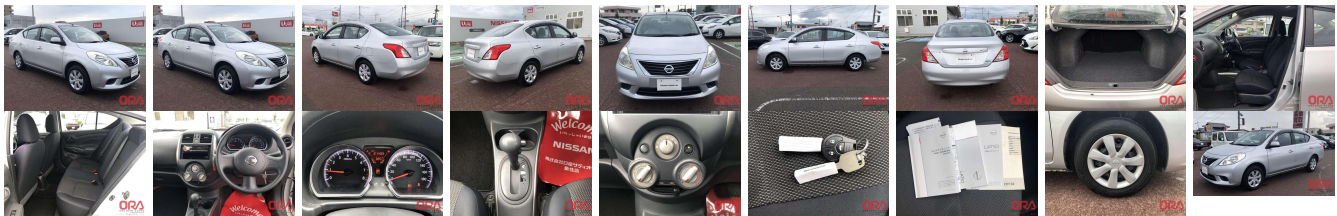

## Vehicle Information

ORA 1121

NISSAN

**First Registration Year:** 2012-07  
**Manufacture Year:** 2012-07

<b>Model:</b>	LATIO	<b>Chassis No:</b>	N17-02****	<b>Transmission:</b>	Automatic	<b>Exterior:</b>
<b>Grade:</b>	4.5	<b>Engine:</b>		<b>Mileage:</b>	21,000	<b>Interior:</b>
<b>Fuel:</b>	Petrol	<b>Seats:</b>	5	<b>Engine Capacity:</b>	1,200	
<b>Drive Train:</b>				<b>Color:</b>	SILVER	

## Vehicle Options:

Pwr Steering	Pwr Wind	Pwr Mirrors	Center Lock
Air Cond	Reverse Camera	Pwr Slide Door	Easy Closer
Cruise Control	ABS	Air Bag	Fog Lamps
HID Head Lamps	LED Head Lamps	Spare Key	Remote Key
Push Start	Seat Heater	Pwr Seat	Leather Seat
Floor Mat	Sun Roof	Alloy Wheels	Grill Guard
Rear Wiper	Rear Spoiler	Stereo	Navi/TV
Car CD	Car MD	AUX	Spare Tire
Spare Tire Case	Puncture Repairing Kit	Tool	Jack
Operators Manual	Maint. Record		

**\$2,500**