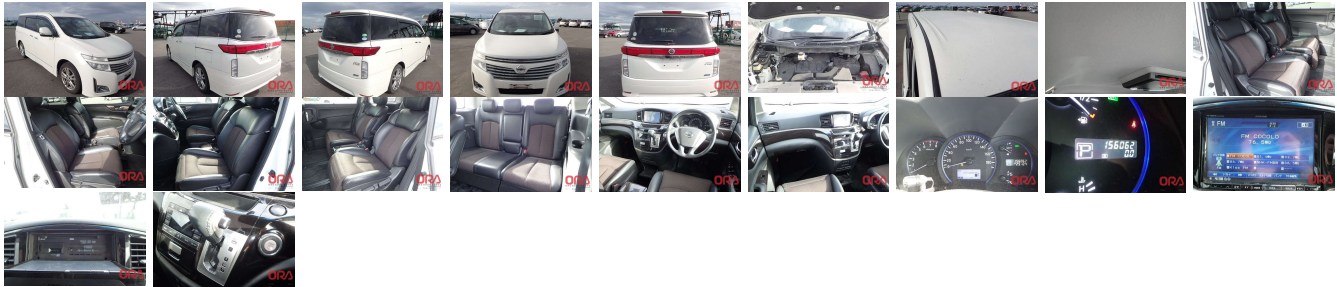

## Vehicle Information

ORA 6118

NISSAN

First Registration Year: 2013-05  
 Manufacture Year: 2013-05

**Model:** ELGRAND      **Chassis No:** TE52-050\*\*\*      **Transmission:** Automatic      **Exterior:**  
**Grade:** 3.5      **Engine:** QR25      **Mileage:** 158,000      **Interior:**  
**Fuel:** Petrol      **Seats:** 7      **Engine Capacity:** 2,500  
**Drive Train:** 2WD      **Color:** PEARL WHITE

## Vehicle Options:

Pwr Steering	Pwr Wind	Pwr Mirrors	Center Lock
Air Cond	Reverse Camera	Pwr Slide Door	Easy Closer
Cruise Control	ABS	Air Bag	Fog Lamps
HID Head Lamps	LED Head Lamps	Spare Key	Remote Key
Push Start	Seat Heater	Pwr Seat	Leather Seat
Floor Mat	Sun Roof	Alloy Wheels	Grill Guard
Rear Wiper	Rear Spoiler	Stereo	Navi/TV
Car CD	Car MD	AUX	Spare Tire
Spare Tire Case	Puncture Repairing Kit	Tool	Jack
Operators Manual	Maint. Record		

**\$2,480**