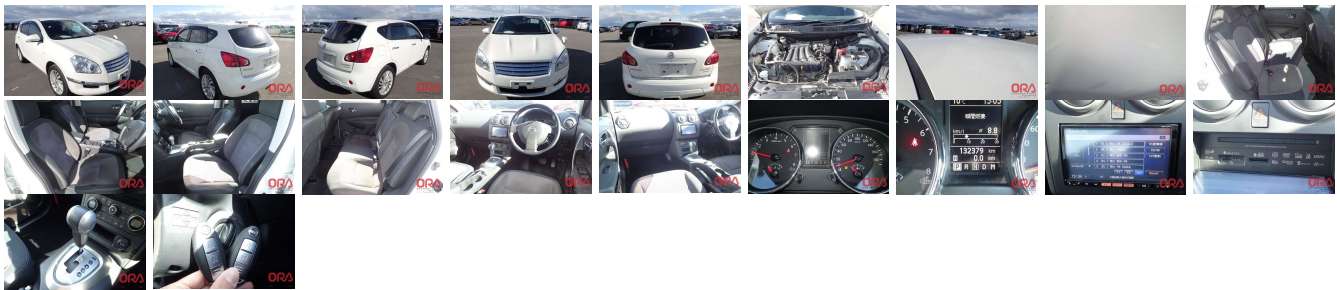

Vehicle Information

ORA 6119

NISSAN First Registration Year: 2013-06
 Manufacture Year: 2013-06

Model:	DUALIS	Chassis No:	KNJ10-301***	Transmission:	Automatic	Exterior:
Grade:	3.5	Engine:	MR20	Mileage:	133,000	Interior:
Fuel:	Petrol	Seats:	5	Engine Capacity:	2,000	
Drive Train:	4WD			Color:	PEARL WHITE	

Vehicle Options:

Pwr Steering	Pwr Wind	Pwr Mirrors	Center Lock
Air Cond	Reverse Camera	Pwr Slide Door	Easy Closer
Cruise Control	ABS	Air Bag	Fog Lamps
HID Head Lamps	LED Head Lamps	Spare Key	Remote Key
Push Start	Seat Heater	Pwr Seat	Leather Seat
Floor Mat	Sun Roof	Alloy Wheels	Grill Guard
Rear Wiper	Rear Spoiler	Stereo	Navi/TV
Car CD	Car MD	AUX	Spare Tire
Spare Tire Case	Puncture Repairing Kit	Tool	Jack
Operators Manual	Maint. Record		

\$2,900