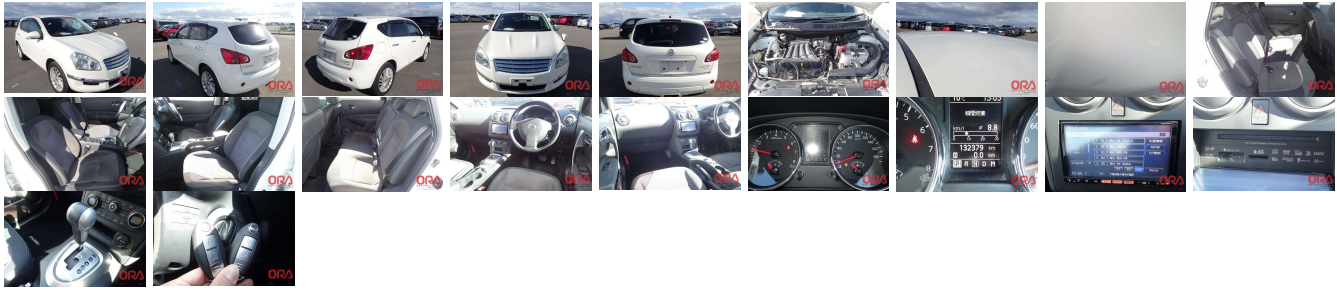

Vehicle Information

ORA 6119

NISSAN

First Registration Year: 2013-06
 Manufacture Year: 2013-06

Model: DUALIS **Chassis No:** KNJ10-301*** **Transmission:** Automatic **Exterior:**
Grade: 3.5 **Engine:** MR20 **Mileage:** 133,000 **Interior:**
Fuel: Petrol **Seats:** 5 **Engine Capacity:** 2,000
Drive Train: 4WD **Color:** PEARL WHITE

Vehicle Options:

Pwr Steering	Pwr Wind	Pwr Mirrors	Center Lock
Air Cond	Reverse Camera	Pwr Slide Door	Easy Closer
Cruise Control	ABS	Air Bag	Fog Lamps
HID Head Lamps	LED Head Lamps	Spare Key	Remote Key
Push Start	Seat Heater	Pwr Seat	Leather Seat
Floor Mat	Sun Roof	Alloy Wheels	Grill Guard
Rear Wiper	Rear Spoiler	Stereo	Navi/TV
Car CD	Car MD	AUX	Spare Tire
Spare Tire Case	Puncture Repairing Kit	Tool	Jack
Operators Manual	Maint. Record		

\$2,900