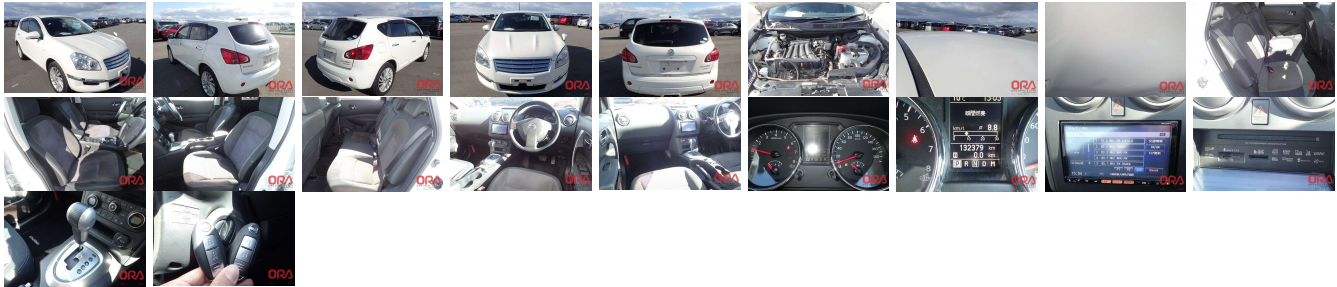

Vehicle Information

ORA 6119

NISSAN

First Registration Year: 2013-06
Manufacture Year: 2013-06

Model: DUALIS **Chassis No:** KNJ10-301*** **Transmission:** Automatic **Exterior:**
Grade: 3.5 **Engine:** MR20 **Mileage:** 133,000 **Interior:**
Fuel: Petrol **Seats:** 5 **Engine Capacity:** 2,000
Drive Train: 4WD **Color:** PEARL WHITE

Vehicle Options:

Pwr Steering	Pwr Wind	Pwr Mirrors	Center Lock
Air Cond	Reverse Camera	Pwr Slide Door	Easy Closer
Cruise Control	ABS	Air Bag	Fog Lamps
HID Head Lamps	LED Head Lamps	Spare Key	Remote Key
Push Start	Seat Heater	Pwr Seat	Leather Seat
Floor Mat	Sun Roof	Alloy Wheels	Grill Guard
Rear Wiper	Rear Spoiler	Stereo	Navi/TV
Car CD	Car MD	AUX	Spare Tire
Spare Tire Case	Puncture Repairing Kit	Tool	Jack
Operators Manual	Maint. Record		

\$2,900