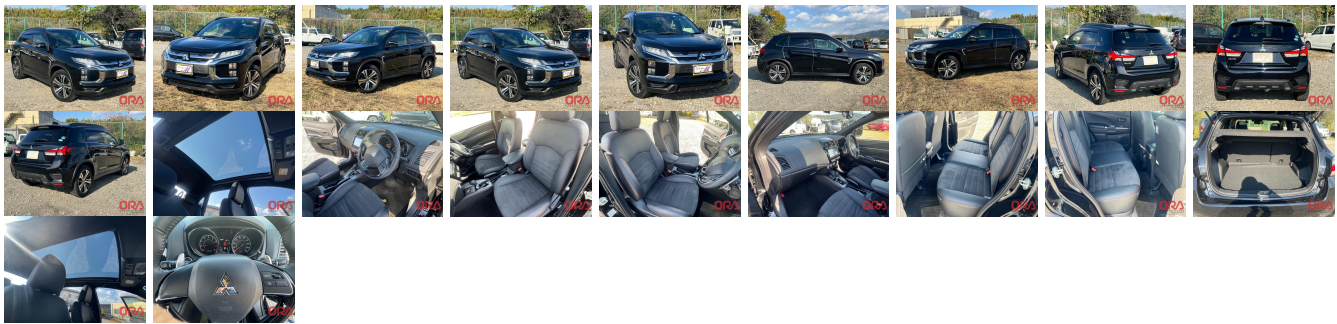

Vehicle Information

ORA 1780

MITSUBISHI

First Registration Year: 2019-12
Manufacture Year: 2019-12

Model: RVR G **Chassis No:** GA4W-522**** **Transmission:** Automatic **Exterior:**
Grade: 4 **Engine:** **Mileage:** 18,000 **Interior:**
Fuel: Petrol **Seats:** 5 **Engine Capacity:** 1,800
Drive Train: 4WD **Color:** BLACK

Vehicle Options:

Pwr Steering	Pwr Wind	Pwr Mirrors	Center Lock
Air Cond	Reverse Camera	Pwr Slide Door	Easy Closer
Cruise Control	ABS	Air Bag	Fog Lamps
HID Head Lamps	LED Head Lamps	Spare Key	Remote Key
Push Start	Seat Heater	Pwr Seat	Leather Seat
Floor Mat	Sun Roof	Alloy Wheels	Grill Guard
Rear Wiper	Rear Spoiler	Stereo	Navi/TV
Car CD	Car MD	AUX	Spare Tire
Spare Tire Case	Puncture Repairing Kit	Tool	Jack
Operators Manual	Maint. Record		