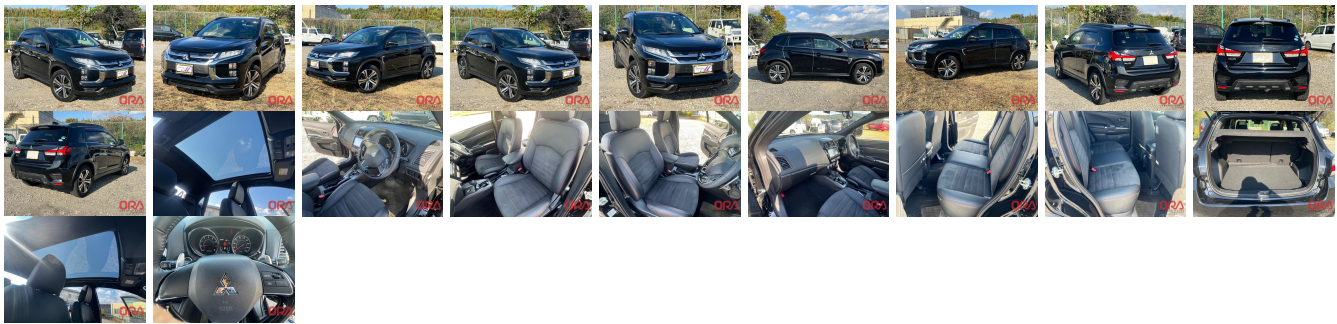

## Vehicle Information

ORA 1780

MITSUBISHI

First Registration Year: 2019-12  
 Manufacture Year: 2019-12

**Model:** RVR G      **Chassis No:** GA4W-522\*\*\*\*      **Transmission:** Automatic      **Exterior:**  
**Grade:** 4      **Engine:**      **Mileage:** 18,000      **Interior:**  
**Fuel:** Petrol      **Seats:** 5      **Engine Capacity:** 1,800  
**Drive Train:** 4WD      **Color:** BLACK

## Vehicle Options:

Pwr Steering	Pwr Wind	Pwr Mirrors	Center Lock
Air Cond	Reverse Camera	Pwr Slide Door	Easy Closer
Cruise Control	ABS	Air Bag	Fog Lamps
HID Head Lamps	LED Head Lamps	Spare Key	Remote Key
Push Start	Seat Heater	Pwr Seat	Leather Seat
Floor Mat	Sun Roof	Alloy Wheels	Grill Guard
Rear Wiper	Rear Spoiler	Stereo	Navi/TV
Car CD	Car MD	AUX	Spare Tire
Spare Tire Case	Puncture Repairing Kit	Tool	Jack
Operators Manual	Maint. Record		