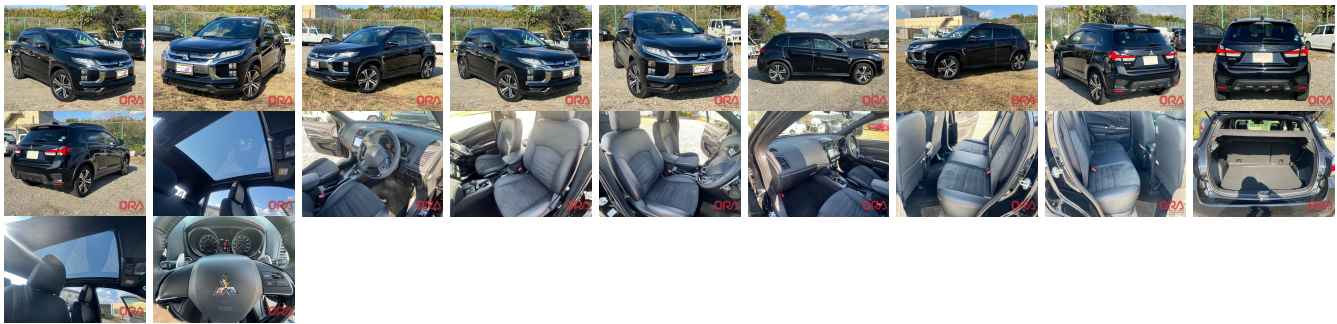

**Vehicle Information**

**ORA 1780**

**MITSUBISHI**

**First Registration Year:** 2019-12  
**Manufacture Year:** 2019-12

**Model:** RVR G      **Chassis No:** GA4W-522\*\*\*\*      **Transmission:** Automatic      **Exterior:**  
**Grade:** 4      **Engine:**      **Mileage:** 18,000      **Interior:**  
**Fuel:** Petrol      **Seats:** 5      **Engine Capacity:** 1,800  
**Drive Train:** 4WD      **Color:** BLACK

**Vehicle Options:**

Pwr Steering	Pwr Wind	Pwr Mirrors	Center Lock
Air Cond	Reverse Camera	Pwr Slide Door	Easy Closer
Cruise Control	ABS	Air Bag	Fog Lamps
HID Head Lamps	LED Head Lamps	Spare Key	Remote Key
Push Start	Seat Heater	Pwr Seat	Leather Seat
Floor Mat	Sun Roof	Alloy Wheels	Grill Guard
Rear Wiper	Rear Spoiler	Stereo	Navi/TV
Car CD	Car MD	AUX	Spare Tire
Spare Tire Case	Puncture Repairing Kit	Tool	Jack
Operators Manual	Maint. Record		