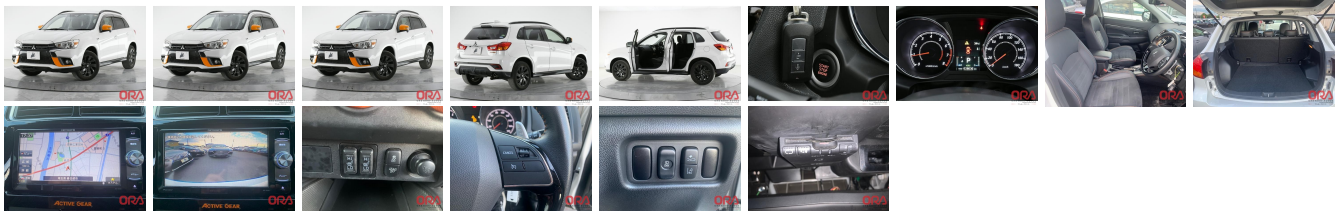

## Vehicle Information

**ORA 1776**

**MITSUBISHI**

**First Registration Year:** 2018-12  
**Manufacture Year:** 2018-12

**Model:** RVR ACTIVE GEAR      **Chassis No:** GA4W-072\*\*\*\*      **Transmission:** Automatic      **Exterior:**  
**Grade:** 4.5      **Engine:**      **Mileage:** 28,636      **Interior:**  
**Fuel:** Petrol      **Seats:** 5      **Engine Capacity:** 1,800  
**Drive Train:** 4WD      **Color:** PEARL WHITE

## Vehicle Options:

Pwr Steering	Pwr Wind	Pwr Mirrors	Center Lock
Air Cond	Reverse Camera	Pwr Slide Door	Easy Closer
Cruise Control	ABS	Air Bag	Fog Lamps
HID Head Lamps	LED Head Lamps	Spare Key	Remote Key
Push Start	Seat Heater	Pwr Seat	Leather Seat
Floor Mat	Sun Roof	Alloy Wheels	Grill Guard
Rear Wiper	Rear Spoiler	Stereo	Navi/TV
Car CD	Car MD	AUX	Spare Tire
Spare Tire Case	Puncture Repairing Kit	Tool	Jack
Operators Manual	Maint. Record		