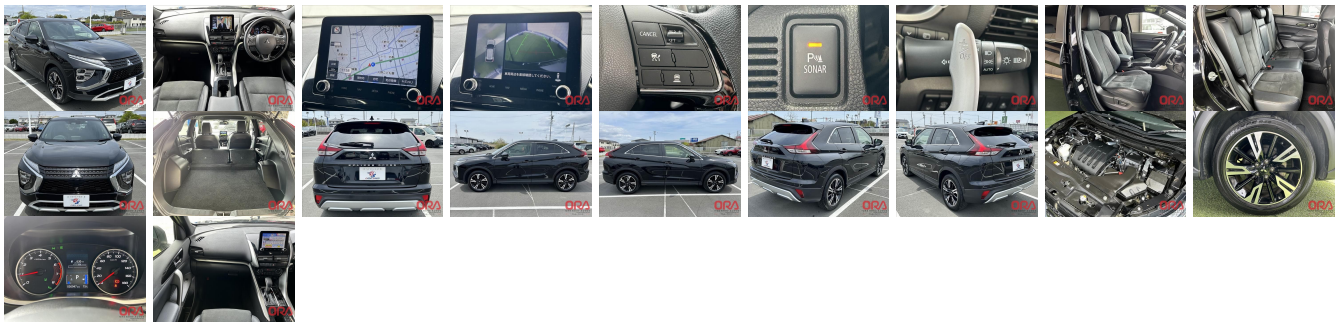

Vehicle Information

ORA 1782

MITSUBISHI

First Registration Year: 2022-03
 Manufacture Year: 2022-03

Model: ECLIPSE CROSS **Chassis No:** GK1W-052**** **Transmission:** Automatic **Exterior:**
Grade: 4 **Engine:** **Mileage:** 37,000 **Interior:**
Fuel: Petrol **Seats:** 5 **Engine Capacity:** 1,500
Drive Train: 2WD **Color:** BLACK M

Vehicle Options:

Pwr Steering	Pwr Wind	Pwr Mirrors	Center Lock
Air Cond	Reverse Camera	Pwr Slide Door	Easy Closer
Cruise Control	ABS	Air Bag	Fog Lamps
HID Head Lamps	LED Head Lamps	Spare Key	Remote Key
Push Start	Seat Heater	Pwr Seat	Leather Seat
Floor Mat	Sun Roof	Alloy Wheels	Grill Guard
Rear Wiper	Rear Spoiler	Stereo	Navi/TV
Car CD	Car MD	AUX	Spare Tire
Spare Tire Case	Puncture Repairing Kit	Tool	Jack
Operators Manual	Maint. Record		