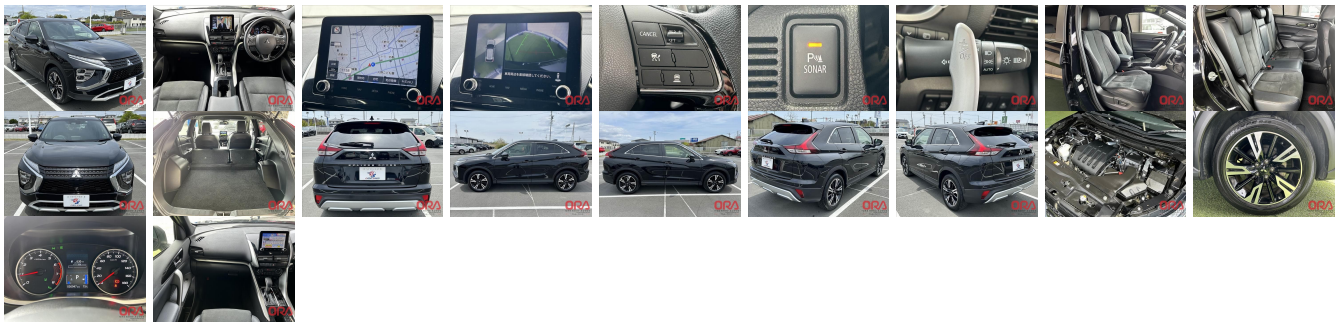

Vehicle Information

ORA 1782

MITSUBISHI

First Registration Year: 2022-03
Manufacture Year: 2022-03

Model: ECLIPSE CROSS **Chassis No:** GK1W-052**** **Transmission:** Automatic **Exterior:**
Grade: 4 **Engine:** **Mileage:** 37,000 **Interior:**
Fuel: Petrol **Seats:** 5 **Engine Capacity:** 1,500
Drive Train: 2WD **Color:** BLACK M

Vehicle Options:

Pwr Steering	Pwr Wind	Pwr Mirrors	Center Lock
Air Cond	Reverse Camera	Pwr Slide Door	Easy Closer
Cruise Control	ABS	Air Bag	Fog Lamps
HID Head Lamps	LED Head Lamps	Spare Key	Remote Key
Push Start	Seat Heater	Pwr Seat	Leather Seat
Floor Mat	Sun Roof	Alloy Wheels	Grill Guard
Rear Wiper	Rear Spoiler	Stereo	Navi/TV
Car CD	Car MD	AUX	Spare Tire
Spare Tire Case	Puncture Repairing Kit	Tool	Jack
Operators Manual	Maint. Record		