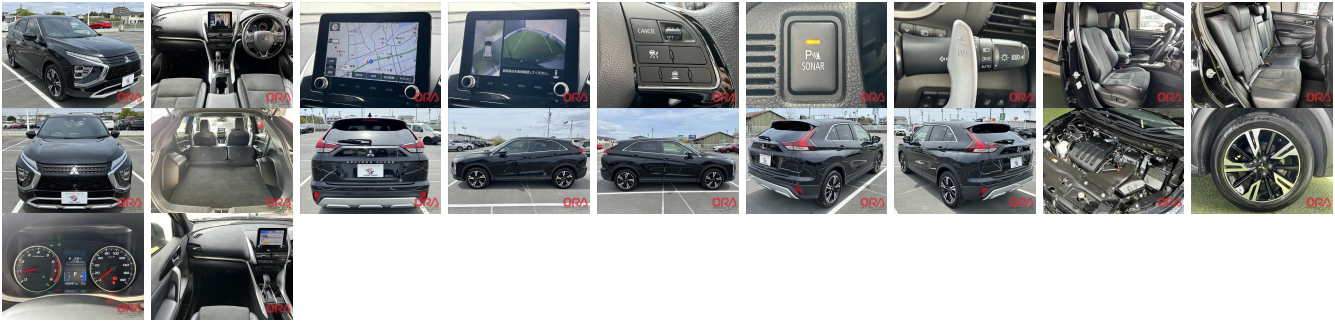

Vehicle Information

ORA 1782

MITSUBISHI

First Registration Year: 2022-03
Manufacture Year: 2022-03

Model: ECLIPSE CROSS **Chassis No:** GK1W-052**** **Transmission:** Automatic **Exterior:**
Grade: 4 **Engine:** **Mileage:** 37,000 **Interior:**
Fuel: Petrol **Seats:** 5 **Engine Capacity:** 1,500
Drive Train: 2WD **Color:** BLACK M

Vehicle Options:

Pwr Steering	Pwr Wind	Pwr Mirrors	Center Lock
Air Cond	Reverse Camera	Pwr Slide Door	Easy Closer
Cruise Control	ABS	Air Bag	Fog Lamps
HID Head Lamps	LED Head Lamps	Spare Key	Remote Key
Push Start	Seat Heater	Pwr Seat	Leather Seat
Floor Mat	Sun Roof	Alloy Wheels	Grill Guard
Rear Wiper	Rear Spoiler	Stereo	Navi/TV
Car CD	Car MD	AUX	Spare Tire
Spare Tire Case	Puncture Repairing Kit	Tool	Jack
Operators Manual	Maint. Record		