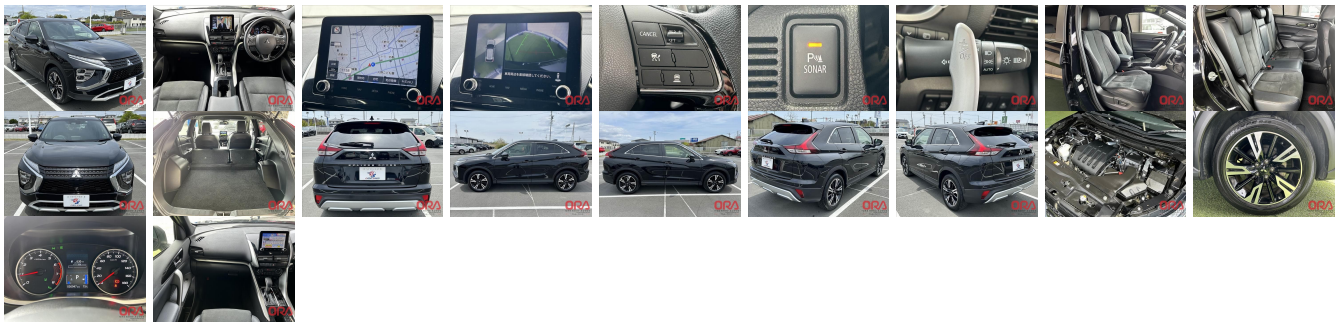

## Vehicle Information

ORA 1782

MITSUBISHI

First Registration Year: 2022-03  
 Manufacture Year: 2022-03

**Model:** ECLIPSE CROSS **Chassis No:** GK1W-052\*\*\*\* **Transmission:** Automatic **Exterior:**  
**Grade:** 4 **Engine:** **Mileage:** 37,000 **Interior:**  
**Fuel:** Petrol **Seats:** 5 **Engine Capacity:** 1,500  
**Drive Train:** 2WD **Color:** BLACK M

## Vehicle Options:

Pwr Steering	Pwr Wind	Pwr Mirrors	Center Lock
Air Cond	Reverse Camera	Pwr Slide Door	Easy Closer
Cruise Control	ABS	Air Bag	Fog Lamps
HID Head Lamps	LED Head Lamps	Spare Key	Remote Key
Push Start	Seat Heater	Pwr Seat	Leather Seat
Floor Mat	Sun Roof	Alloy Wheels	Grill Guard
Rear Wiper	Rear Spoiler	Stereo	Navi/TV
Car CD	Car MD	AUX	Spare Tire
Spare Tire Case	Puncture Repairing Kit	Tool	Jack
Operators Manual	Maint. Record		