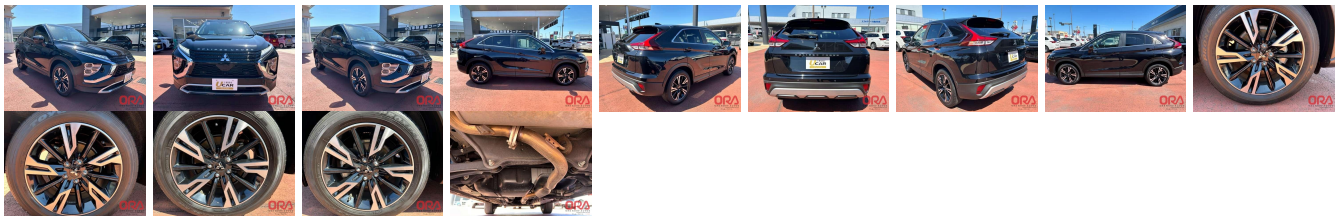

## Vehicle Information

ORA 1783

MITSUBISHI

First Registration Year: 2021-10  
 Manufacture Year: 2021-10

**Model:** ECLIPSE CROSS **Chassis No:** GK1W-032\*\*\*\* **Transmission:** Automatic **Exterior:**  
**Grade:** 4 **Engine:** **Mileage:** 27,000 **Interior:**  
**Fuel:** Petrol **Seats:** 5 **Engine Capacity:** 1,500  
**Drive Train:** 2WD **Color:** BLACK