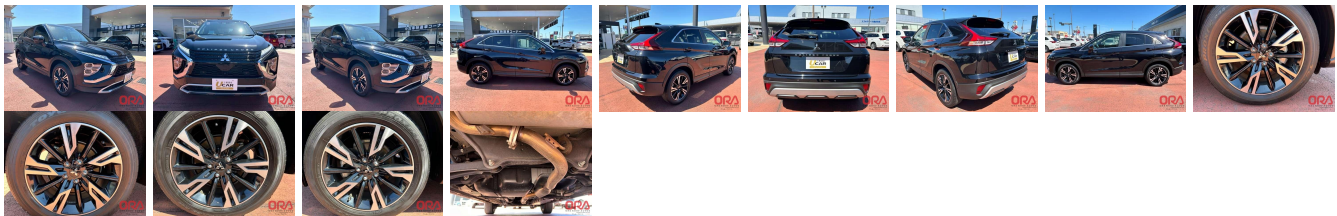

Vehicle Information

ORA 1783

MITSUBISHI

First Registration Year: 2021-10
 Manufacture Year: 2021-10

Model: ECLIPSE CROSS **Chassis No:** GK1W-032**** **Transmission:** Automatic **Exterior:**
Grade: 4 **Engine:** **Mileage:** 27,000 **Interior:**
Fuel: Petrol **Seats:** 5 **Engine Capacity:** 1,500
Drive Train: 2WD **Color:** BLACK