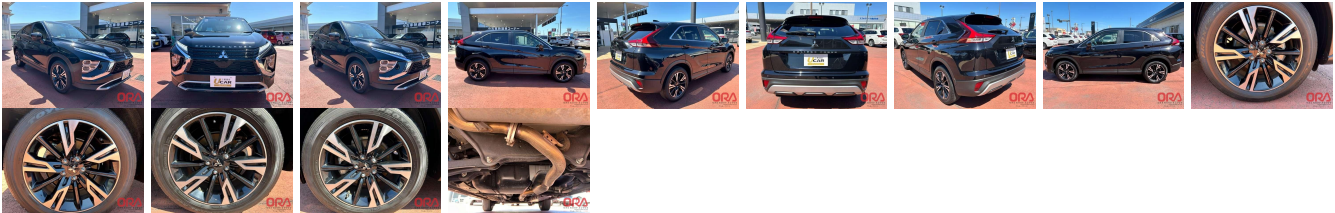

Vehicle Information

ORA 1783

MITSUBISHI

First Registration Year: 2021-10
Manufacture Year: 2021-10

Model: ECLIPSE CROSS **Chassis No:** GK1W-032**** **Transmission:** Automatic **Exterior:**
Grade: 4 **Engine:** **Mileage:** 27,000 **Interior:**
Fuel: Petrol **Seats:** 5 **Engine Capacity:** 1,500
Drive Train: 2WD **Color:** BLACK