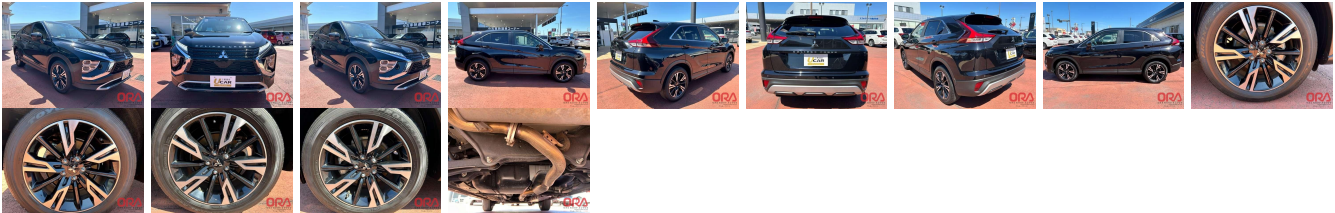

**Vehicle Information**

**ORA 1783**

**MITSUBISHI**

**First Registration Year:** 2021-10  
**Manufacture Year:** 2021-10

**Model:** ECLIPSE CROSS **Chassis No:** GK1W-032\*\*\*\* **Transmission:** Automatic **Exterior:**  
**Grade:** 4 **Engine:** **Mileage:** 27,000 **Interior:**  
**Fuel:** Petrol **Seats:** 5 **Engine Capacity:** 1,500  
**Drive Train:** 2WD **Color:** BLACK