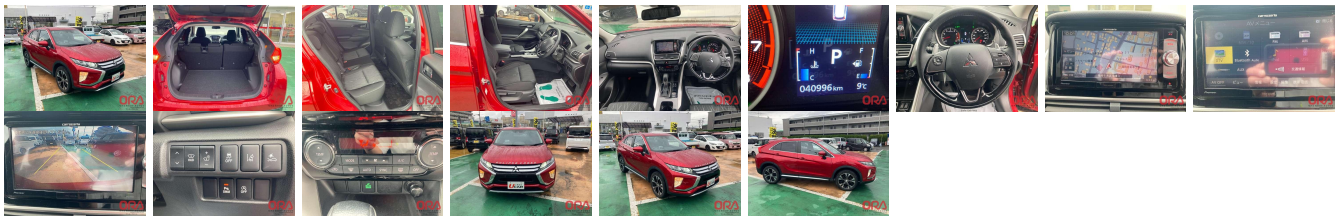

## Vehicle Information

ORA 1789

MITSUBISHI

First Registration Year: 2019-01  
 Manufacture Year: 2019-01

**Model:** ECLIPSE CROSS **Chassis No:** GK1W-012\*\*\*\* **Transmission:** Automatic **Exterior:**  
**Grade:** 4 **Engine:** **Mileage:** 41,000 **Interior:**  
**Fuel:** Petrol **Seats:** 5 **Engine Capacity:** 1,500  
**Drive Train:** 2WD **Color:** RED

## Vehicle Options:

Pwr Steering	Pwr Wind	Pwr Mirrors	Center Lock
Air Cond	Reverse Camera	Pwr Slide Door	Easy Closer
Cruise Control	ABS	Air Bag	Fog Lamps
HID Head Lamps	LED Head Lamps	Spare Key	Remote Key
Push Start	Seat Heater	Pwr Seat	Leather Seat
Floor Mat	Sun Roof	Alloy Wheels	Grill Guard
Rear Wiper	Rear Spoiler	Stereo	Navi/TV
Car CD	Car MD	AUX	Spare Tire
Spare Tire Case	Puncture Repairing Kit	Tool	Jack
Operators Manual	Maint. Record		