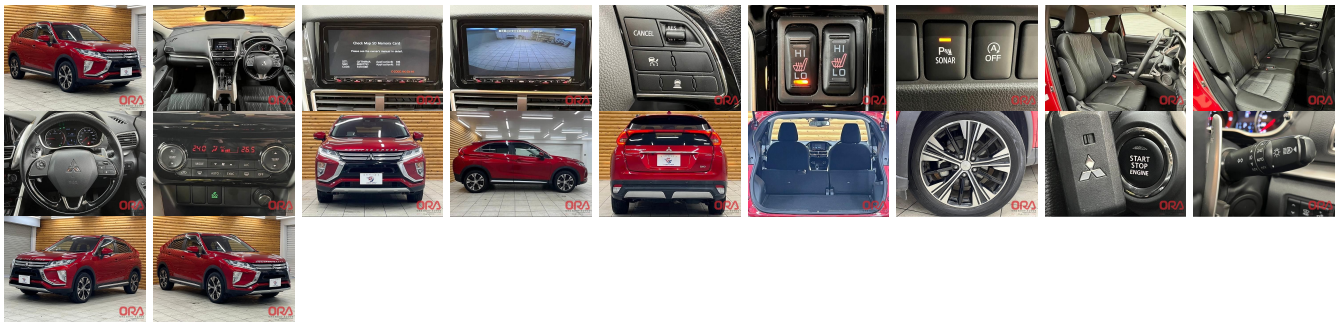

Vehicle Information

ORA 1785

MITSUBISHI

First Registration Year: 2019-09
Manufacture Year: 2019-09

Model: ECLIPSE CROSS **Chassis No:** GK9W-012**** **Transmission:** Automatic **Exterior:**
Grade: 4 **Engine:** **Mileage:** 50,000 **Interior:**
Fuel: Diesel **Seats:** 5 **Engine Capacity:** 2,300
Drive Train: 4WD **Color:** RED

Vehicle Options:

Pwr Steering	Pwr Wind	Pwr Mirrors	Center Lock
Air Cond	Reverse Camera	Pwr Slide Door	Easy Closer
Cruise Control	ABS	Air Bag	Fog Lamps
HID Head Lamps	LED Head Lamps	Spare Key	Remote Key
Push Start	Seat Heater	Pwr Seat	Leather Seat
Floor Mat	Sun Roof	Alloy Wheels	Grill Guard
Rear Wiper	Rear Spoiler	Stereo	Navi/TV
Car CD	Car MD	AUX	Spare Tire
Spare Tire Case	Puncture Repairing Kit	Tool	Jack
Operators Manual	Maint. Record		