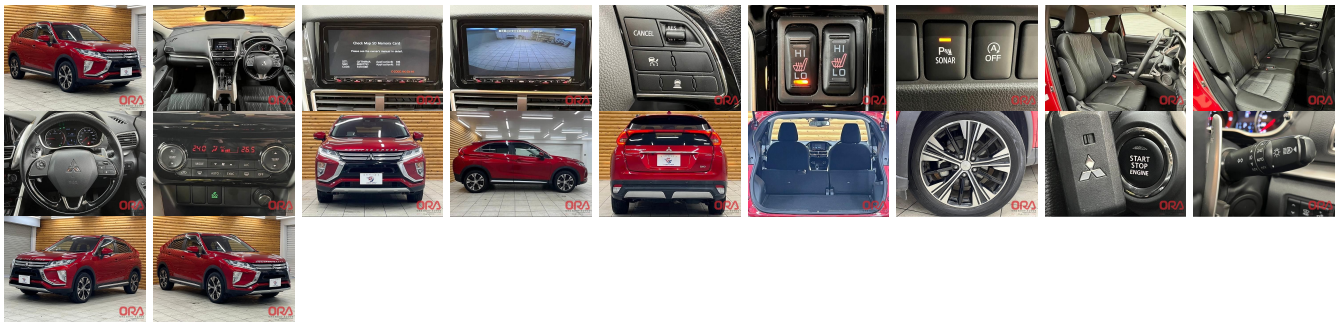

**Vehicle Information**

**ORA 1785**

**MITSUBISHI**

**First Registration Year:** 2019-09  
**Manufacture Year:** 2019-09

**Model:** ECLIPSE CROSS **Chassis No:** GK9W-012\*\*\*\* **Transmission:** Automatic **Exterior:**  
**Grade:** 4 **Engine:** **Mileage:** 50,000 **Interior:**  
**Fuel:** Diesel **Seats:** 5 **Engine Capacity:** 2,300  
**Drive Train:** 4WD **Color:** RED

**Vehicle Options:**

Pwr Steering	Pwr Wind	Pwr Mirrors	Center Lock
Air Cond	Reverse Camera	Pwr Slide Door	Easy Closer
Cruise Control	ABS	Air Bag	Fog Lamps
HID Head Lamps	LED Head Lamps	Spare Key	Remote Key
Push Start	Seat Heater	Pwr Seat	Leather Seat
Floor Mat	Sun Roof	Alloy Wheels	Grill Guard
Rear Wiper	Rear Spoiler	Stereo	Navi/TV
Car CD	Car MD	AUX	Spare Tire
Spare Tire Case	Puncture Repairing Kit	Tool	Jack
Operators Manual	Maint. Record		