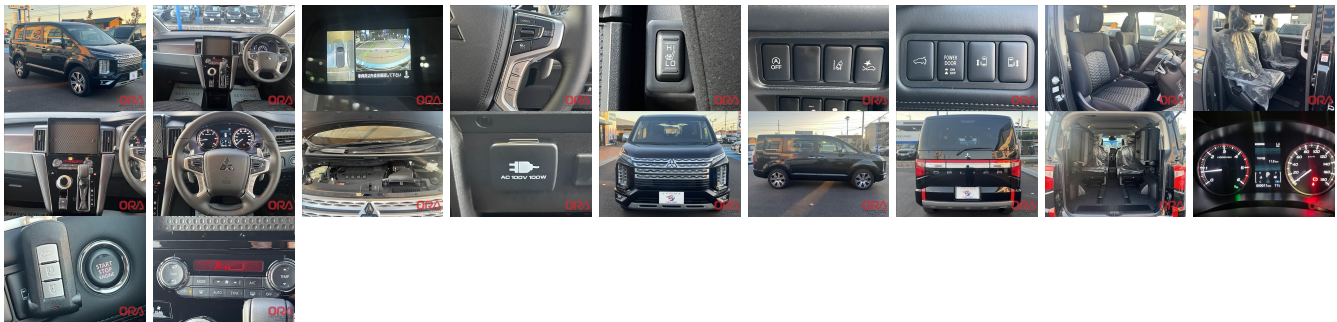

Vehicle Information

ORA 1801

MITSUBISHI

First Registration Year: 2023-12
Manufacture Year: 2023-12

Model: DELICA D:5 **Chassis No:** CV1W-404**** **Transmission:** Automatic **Exterior:**
Grade: 4 **Engine:** **Mileage:** 100 **Interior:**
Fuel: Diesel **Seats:** 7 **Engine Capacity:** 2,400
Drive Train: 4WD **Color:** BLACK

Vehicle Options:

Pwr Steering	Pwr Wind	Pwr Mirrors	Center Lock
Air Cond	Reverse Camera	Pwr Slide Door	Easy Closer
Cruise Control	ABS	Air Bag	Fog Lamps
HID Head Lamps	LED Head Lamps	Spare Key	Remote Key
Push Start	Seat Heater	Pwr Seat	Leather Seat
Floor Mat	Sun Roof	Alloy Wheels	Grill Guard
Rear Wiper	Rear Spoiler	Stereo	Navi/TV
Car CD	Car MD	AUX	Spare Tire
Spare Tire Case	Puncture Repairing Kit	Tool	Jack
Operators Manual	Maint. Record		