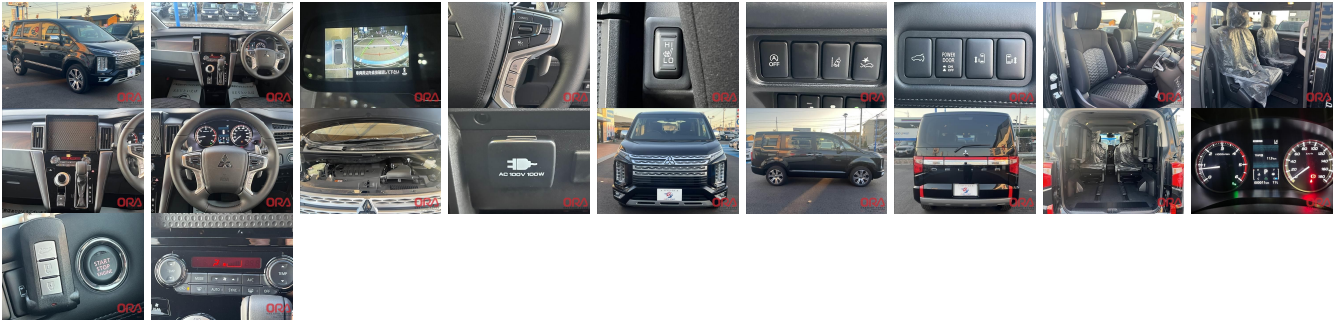

Vehicle Information

ORA 1801

MITSUBISHI

First Registration Year: 2023-12
Manufacture Year: 2023-12

Model: DELICA D:5 **Chassis No:** CV1W-404**** **Transmission:** Automatic **Exterior:**
Grade: 4 **Engine:** **Mileage:** 100 **Interior:**
Fuel: Diesel **Seats:** 7 **Engine Capacity:** 2,400
Drive Train: 4WD **Color:** BLACK

Vehicle Options:

Pwr Steering	Pwr Wind	Pwr Mirrors	Center Lock
Air Cond	Reverse Camera	Pwr Slide Door	Easy Closer
Cruise Control	ABS	Air Bag	Fog Lamps
HID Head Lamps	LED Head Lamps	Spare Key	Remote Key
Push Start	Seat Heater	Pwr Seat	Leather Seat
Floor Mat	Sun Roof	Alloy Wheels	Grill Guard
Rear Wiper	Rear Spoiler	Stereo	Navi/TV
Car CD	Car MD	AUX	Spare Tire
Spare Tire Case	Puncture Repairing Kit	Tool	Jack
Operators Manual	Maint. Record		