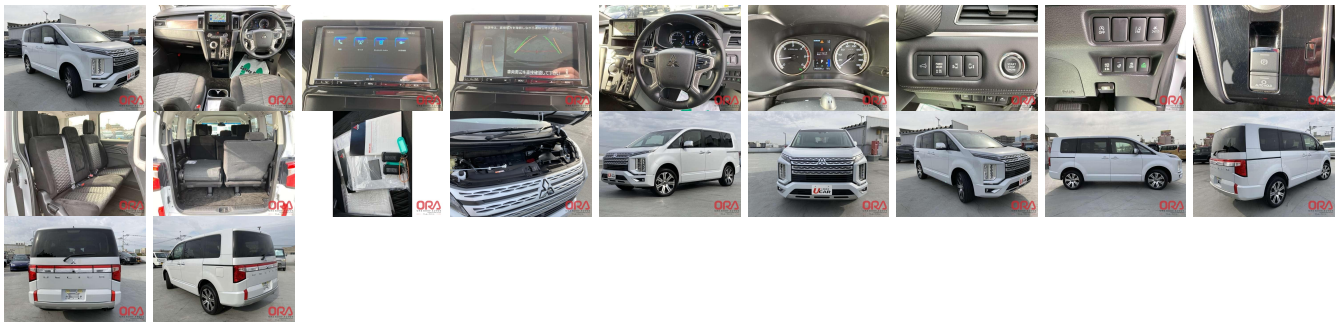

Vehicle Information

ORA 1806

MITSUBISHI

First Registration Year: 2022-01
 Manufacture Year: 2022-01

Model: DELICA D:5 **Chassis No:** CV1W-402**** **Transmission:** Automatic **Exterior:**
Grade: 4 **Engine:** **Mileage:** 48,000 **Interior:**
Fuel: Diesel **Seats:** 8 **Engine Capacity:** 2,200
Drive Train: 2WD **Color:** PEARL

Vehicle Options:

Pwr Steering	Pwr Wind	Pwr Mirrors	Center Lock
Air Cond	Reverse Camera	Pwr Slide Door	Easy Closer
Cruise Control	ABS	Air Bag	Fog Lamps
HID Head Lamps	LED Head Lamps	Spare Key	Remote Key
Push Start	Seat Heater	Pwr Seat	Leather Seat
Floor Mat	Sun Roof	Alloy Wheels	Grill Guard
Rear Wiper	Rear Spoiler	Stereo	Navi/TV
Car CD	Car MD	AUX	Spare Tire
Spare Tire Case	Puncture Repairing Kit	Tool	Jack
Operators Manual	Maint. Record		

\$24,500