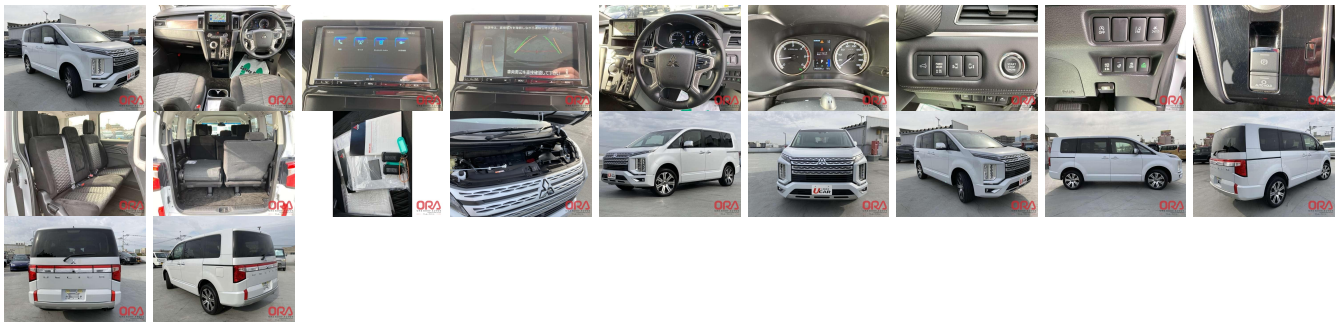

Vehicle Information

ORA 1806

MITSUBISHI

First Registration Year: 2022-01
Manufacture Year: 2022-01

Model: DELICA D:5 **Chassis No:** CV1W-402**** **Transmission:** Automatic **Exterior:**
Grade: 4 **Engine:** **Mileage:** 48,000 **Interior:**
Fuel: Diesel **Seats:** 8 **Engine Capacity:** 2,200
Drive Train: 2WD **Color:** PEARL

Vehicle Options:

Pwr Steering	Pwr Wind	Pwr Mirrors	Center Lock
Air Cond	Reverse Camera	Pwr Slide Door	Easy Closer
Cruise Control	ABS	Air Bag	Fog Lamps
HID Head Lamps	LED Head Lamps	Spare Key	Remote Key
Push Start	Seat Heater	Pwr Seat	Leather Seat
Floor Mat	Sun Roof	Alloy Wheels	Grill Guard
Rear Wiper	Rear Spoiler	Stereo	Navi/TV
Car CD	Car MD	AUX	Spare Tire
Spare Tire Case	Puncture Repairing Kit	Tool	Jack
Operators Manual	Maint. Record		

\$24,500