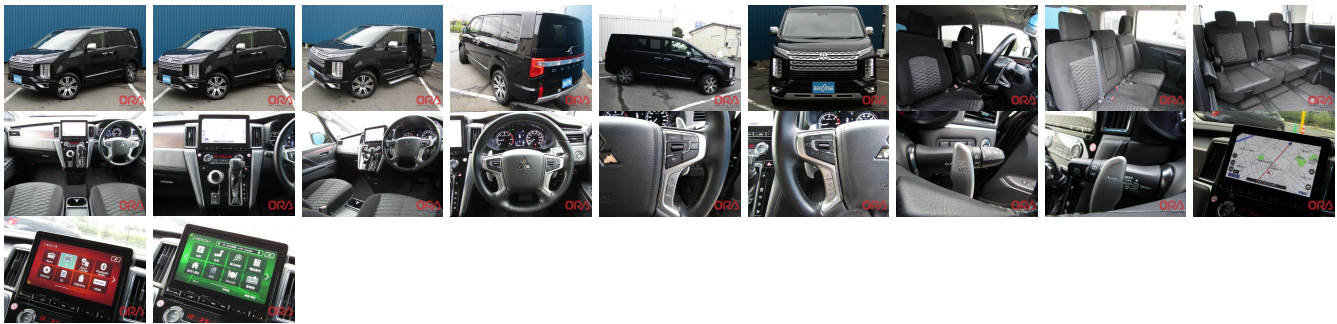

Vehicle Information

ORA 1799

MITSUBISHI

First Registration Year: 2022-09
 Manufacture Year: 2022-09

Model: DELICA D:5 **Chassis No:** CV1W-402**** **Transmission:** Automatic **Exterior:**
Grade: 4 **Engine:** **Mileage:** 24,310 **Interior:**
Fuel: Diesel **Seats:** 8 **Engine Capacity:** 2,200
Drive Train: 4WD **Color:** BLACK M

Vehicle Options:

Pwr Steering	Pwr Wind	Pwr Mirrors	Center Lock
Air Cond	Reverse Camera	Pwr Slide Door	Easy Closer
Cruise Control	ABS	Air Bag	Fog Lamps
HID Head Lamps	LED Head Lamps	Spare Key	Remote Key
Push Start	Seat Heater	Pwr Seat	Leather Seat
Floor Mat	Sun Roof	Alloy Wheels	Grill Guard
Rear Wiper	Rear Spoiler	Stereo	Navi/TV
Car CD	Car MD	AUX	Spare Tire
Spare Tire Case	Puncture Repairing Kit	Tool	Jack
Operators Manual	Maint. Record		