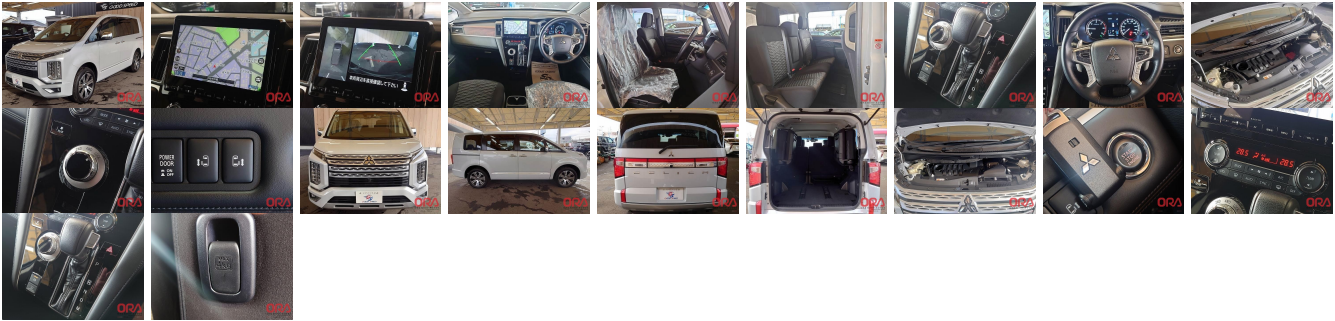

Vehicle Information

ORA 1804

MITSUBISHI

First Registration Year: 2022-06
Manufacture Year: 2022-06

Model: DELICA D:5 **Chassis No:** CV1W-402**** **Transmission:** Automatic **Exterior:**
Grade: 4 **Engine:** **Mileage:** 21,000 **Interior:**
Fuel: Diesel **Seats:** 8 **Engine Capacity:** 2,200
Drive Train: 4WD **Color:** PEARL

Vehicle Options:

Pwr Steering	Pwr Wind	Pwr Mirrors	Center Lock
Air Cond	Reverse Camera	Pwr Slide Door	Easy Closer
Cruise Control	ABS	Air Bag	Fog Lamps
HID Head Lamps	LED Head Lamps	Spare Key	Remote Key
Push Start	Seat Heater	Pwr Seat	Leather Seat
Floor Mat	Sun Roof	Alloy Wheels	Grill Guard
Rear Wiper	Rear Spoiler	Stereo	Navi/TV
Car CD	Car MD	AUX	Spare Tire
Spare Tire Case	Puncture Repairing Kit	Tool	Jack
Operators Manual	Maint. Record		