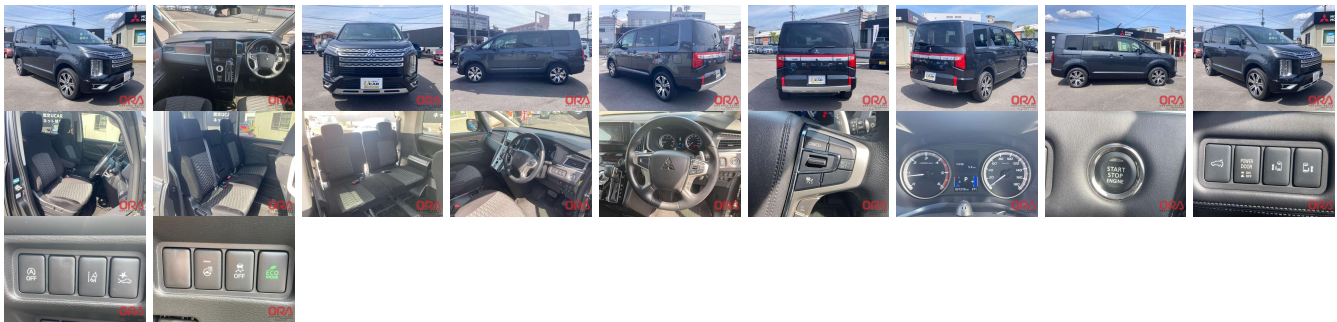

Vehicle Information

ORA 1803

MITSUBISHI

First Registration Year: 2022-02
Manufacture Year: 2022-02

Model: DELICA D:5 **Chassis No:** CV1W-302**** **Transmission:** Automatic **Exterior:**
Grade: 4 **Engine:** **Mileage:** 31,000 **Interior:**
Fuel: Diesel **Seats:** 8 **Engine Capacity:** 2,200
Drive Train: 4WD **Color:** DOLPHINE

Vehicle Options:

Pwr Steering	Pwr Wind	Pwr Mirrors	Center Lock
Air Cond	Reverse Camera	Pwr Slide Door	Easy Closer
Cruise Control	ABS	Air Bag	Fog Lamps
HID Head Lamps	LED Head Lamps	Spare Key	Remote Key
Push Start	Seat Heater	Pwr Seat	Leather Seat
Floor Mat	Sun Roof	Alloy Wheels	Grill Guard
Rear Wiper	Rear Spoiler	Stereo	Navi/TV
Car CD	Car MD	AUX	Spare Tire
Spare Tire Case	Puncture Repairing Kit	Tool	Jack
Operators Manual	Maint. Record		

\$25,500